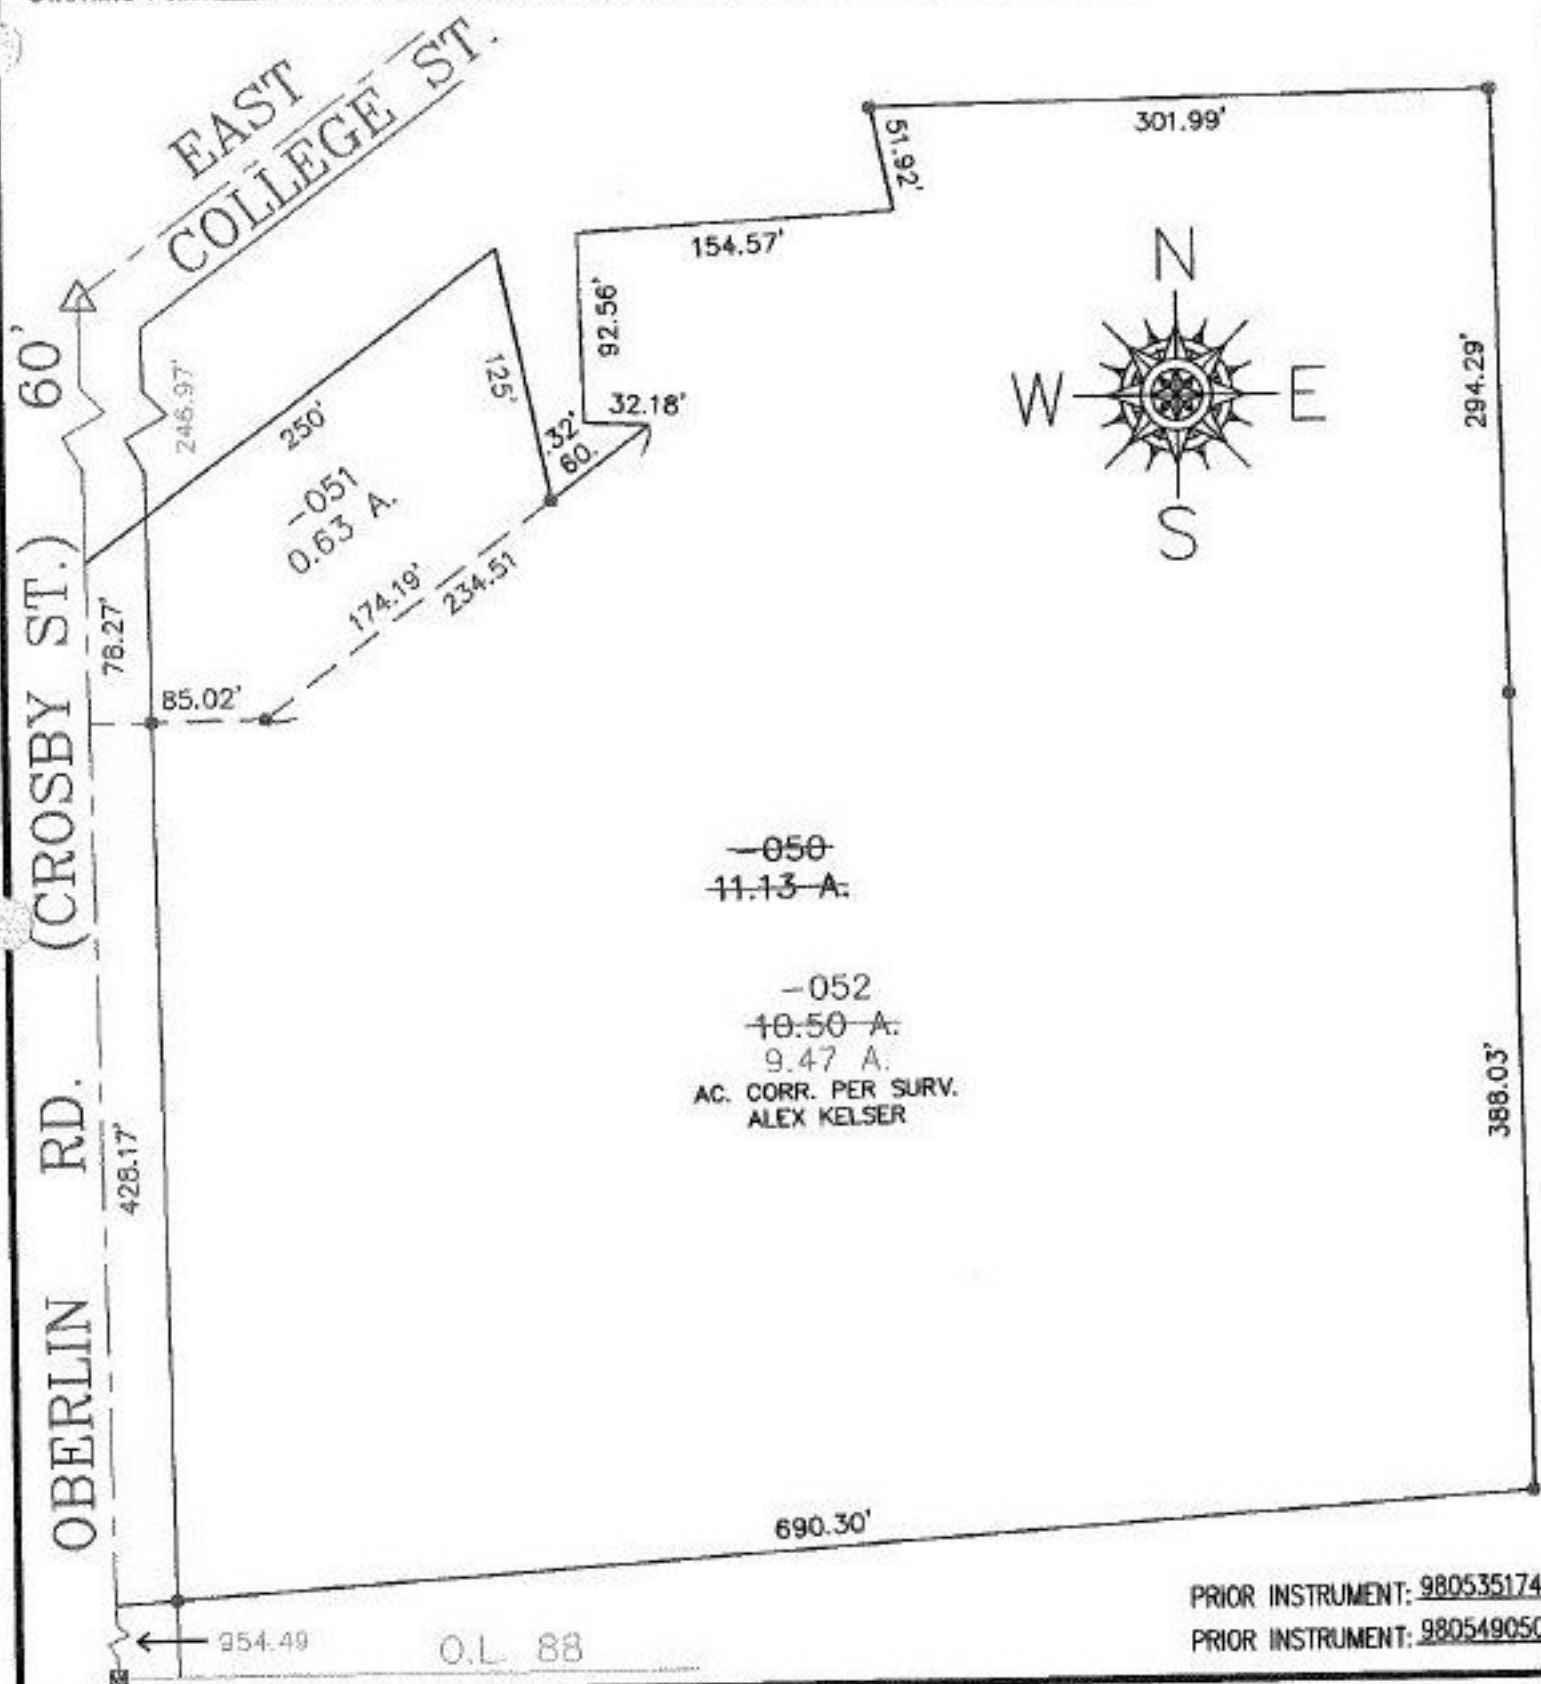

RASTER

PARENT PARCEL: 09-00-088-105-050

CHILD PARCEL: 09-00-088-105-051 & -052

STARTING POINT: R.R.S., CL. OF EAST COLLEGE ST. & CL. OF OBERLIN RD.

NO. 00619

PRIOR INSTRUMENT: 980535174  
PRIOR INSTRUMENT: 980549050

**SPLITS/DEEDS PROCESSED**

LORAIN COUNTY TAX MAP DEPARTMENT  
226 MIDDLE AVE. ELYRIA, OHIO

SURVEYED BY: 0.03 : 10,000  
CLOSURE: ALEX KELSER  
MAP PAGE(S): 9-00-088-A  
APPROVED BY: TJS DATE: 01/02/01  
SCALE: 1" = 100' PRIOR INSTRUMENT: 980535174