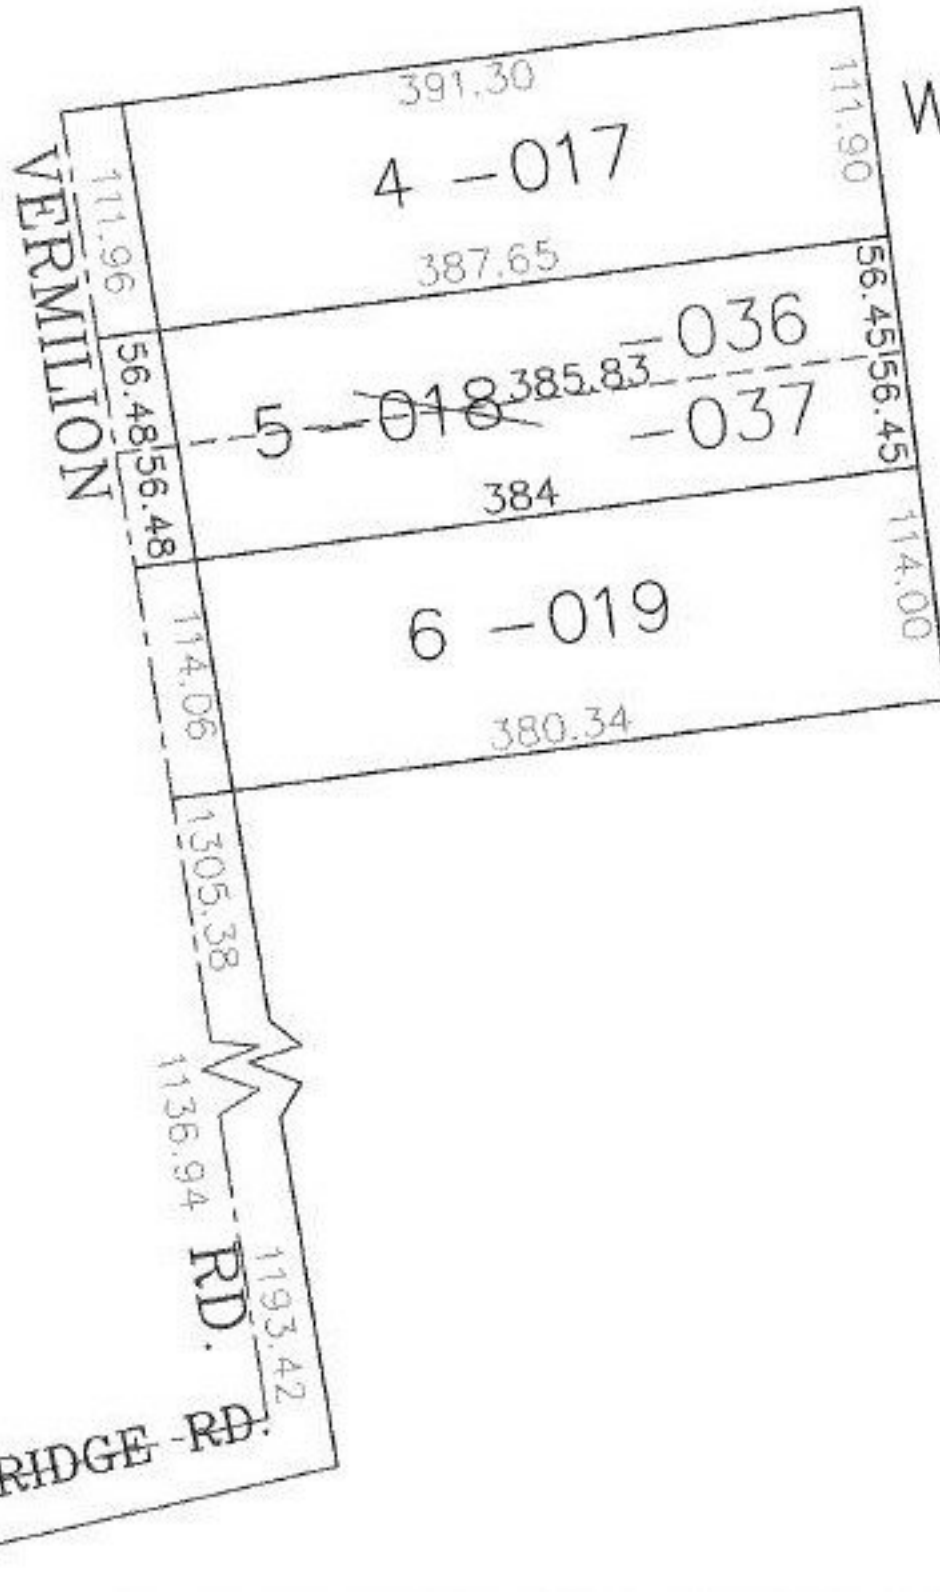

PARENT PARCEL: 01-00-046-000-018

CHILD PARCEL: 01-00-046-036, -037

STARTING POINT: CENTERLINE OF VERMILION & NORTH RIDGE RD.

NO. 00608

SPLITS/DEEDS PROCESSED

LORAIN COUNTY TAX MAP DEPARTMENT
226 MIDDLE AVE. ELYRIA, OHIO

SURVEYED BY: VINCENT C. MCGERVEY

CLOSURE: 0.04 : 10,000

MAP PAGE(S): 01-00-046-B

APPROVED BY: JAH DATE: 11-28-00

SCALE: 1" = 100' PRIOR INSTRUMENT: 7051641625