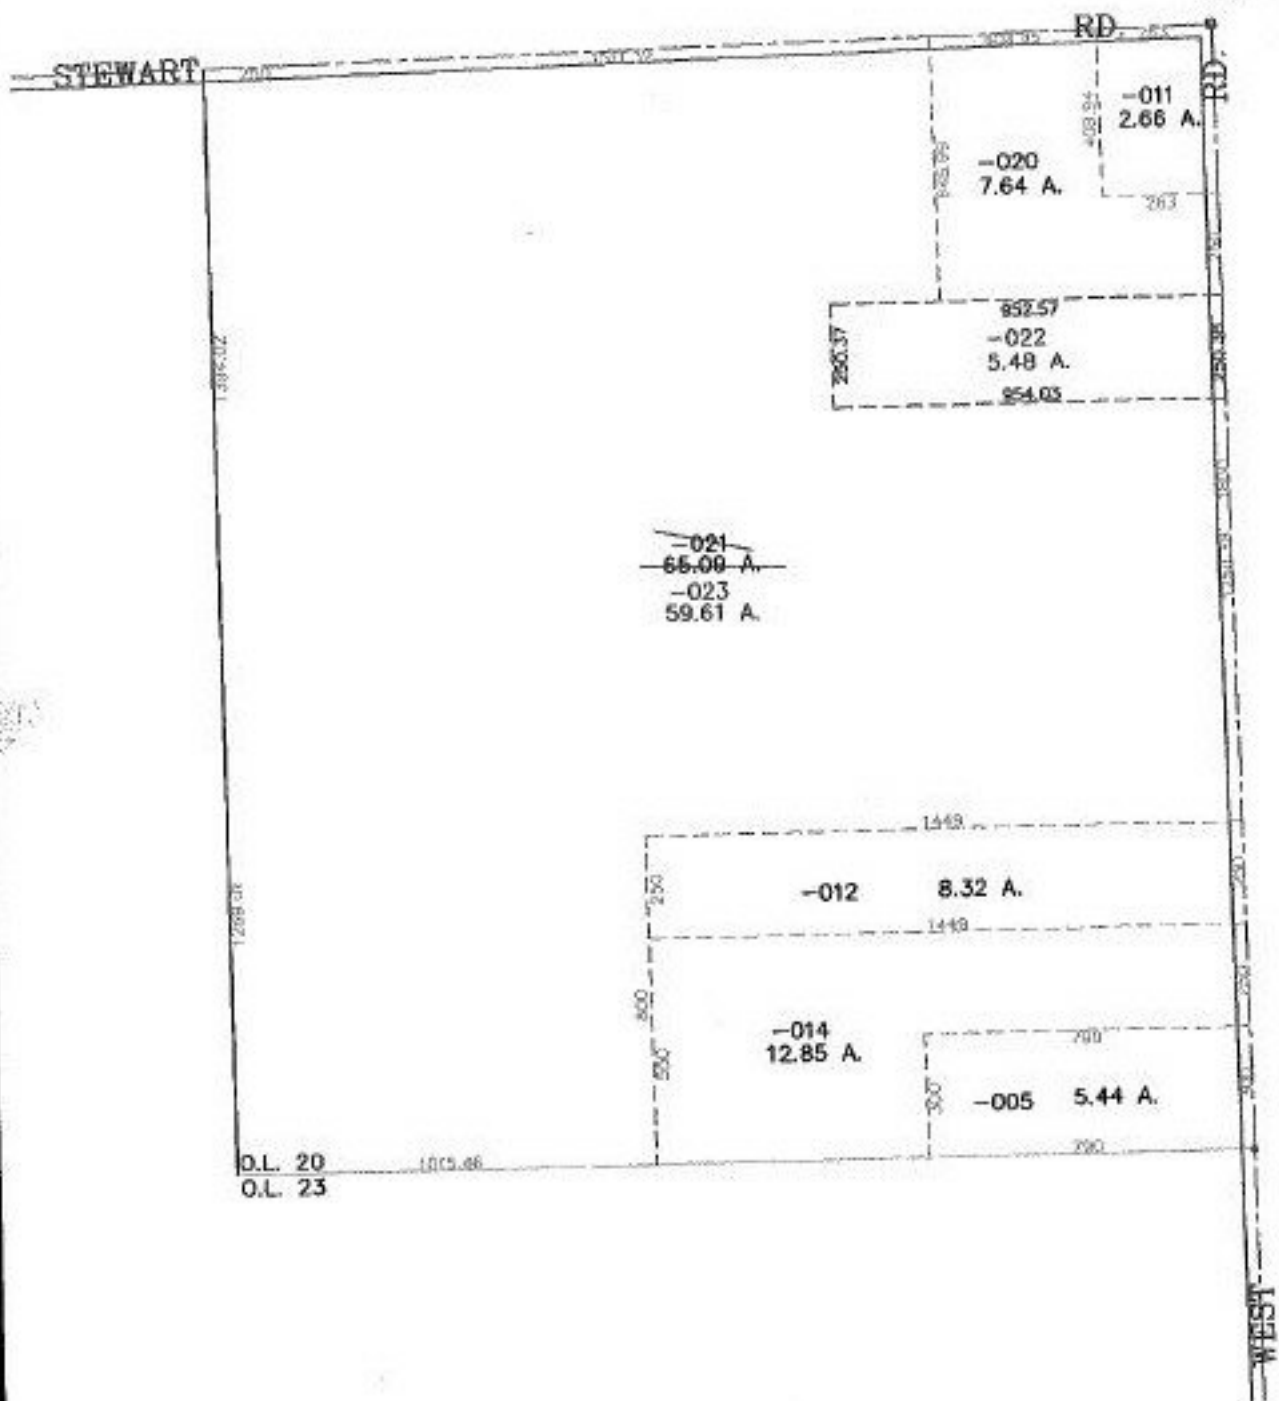

FASTER

PARENT PARCEL: 21-17-020-000-021
CHILD PARCEL: 21-17-020-000-022, -023
STARTING POINT: CENTERLINE OF WEST RD. & O.L. 20

NO. 00601

SPLITS/DEEDS PROCESSED
LORAIN COUNTY TAX MAP DEPARTMENT
226 MIDDLE AVE. ELYRIA, OHIO

SURVEYED BY: ANDREW G. PLANET
CLOSURE: 0.02 : 10.000
MAP PAGE(S): 21-H
APPROVED BY: JAH DATE: 11-19-00
SCALE: 1" = 500 PRIOR INSTRUMENT: 985573441369