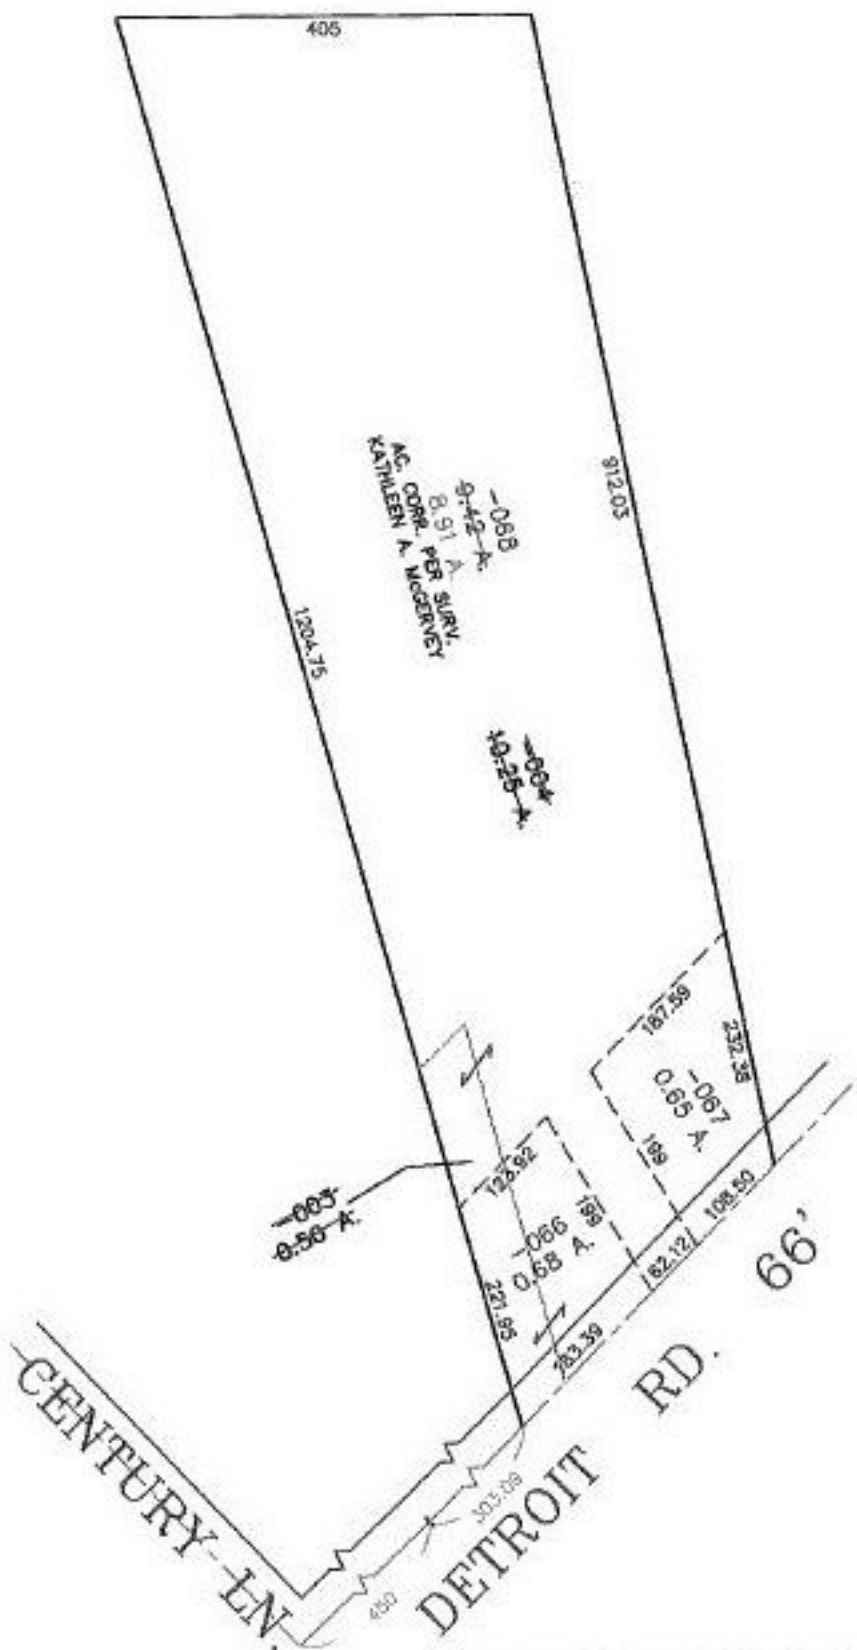

FASTER

PARENT PARCEL: 04-00-011-101-003 & -004  
CHILD PARCEL: 04-00-011-101-066 THRU -068  
STARTING POINT: CL OF DETROIT RD. & CL OF CENTURY LANE

NO. 00568

**SPLITS/DEEDS PROCESSED**  
LORAIN COUNTY TAX MAP DEPARTMENT  
226 MIDDLE AVE. ELYRIA, OHIO

SURVEYED BY: KATHLEEN A. MCGERVEY  
CLOSURE: 0.07 : 10.000  
MAP PAGE(S): 04-00-011-A  
APPROVED BY: TJS DATE: 09/22/00  
SCALE: 1" = 200' PRIOR INSTRUMENT: 990647620