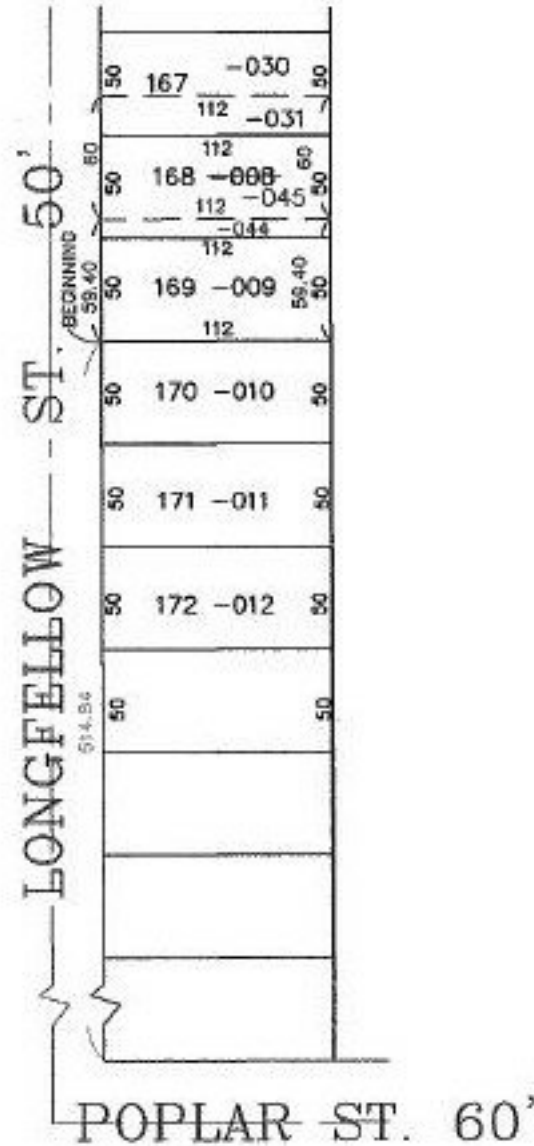

RASTER

PARENT PARCEL: 06-25-021-104-008

CHILD PARCEL: 06-25-021-104-044 & -045

STARTING POINT: S.W. CORNER OF S\ 169

NO. 00559

**SPLITS/DEEDS PROCESSED**

LORAIN COUNTY TAX MAP DEPARTMENT  
226 MIDDLE AVE. ELYRIA, OHIO

SURVEYED BY: DAVID L. ELWELL

CLOSURE: 0.00 : 10.000

MAP PAGE(S): 6-88

APPROVED BY: J.H. & TJS DATE: 08/31/00

SCALE: 1" = 100' PRIOR INSTRUMENT: 19990661815