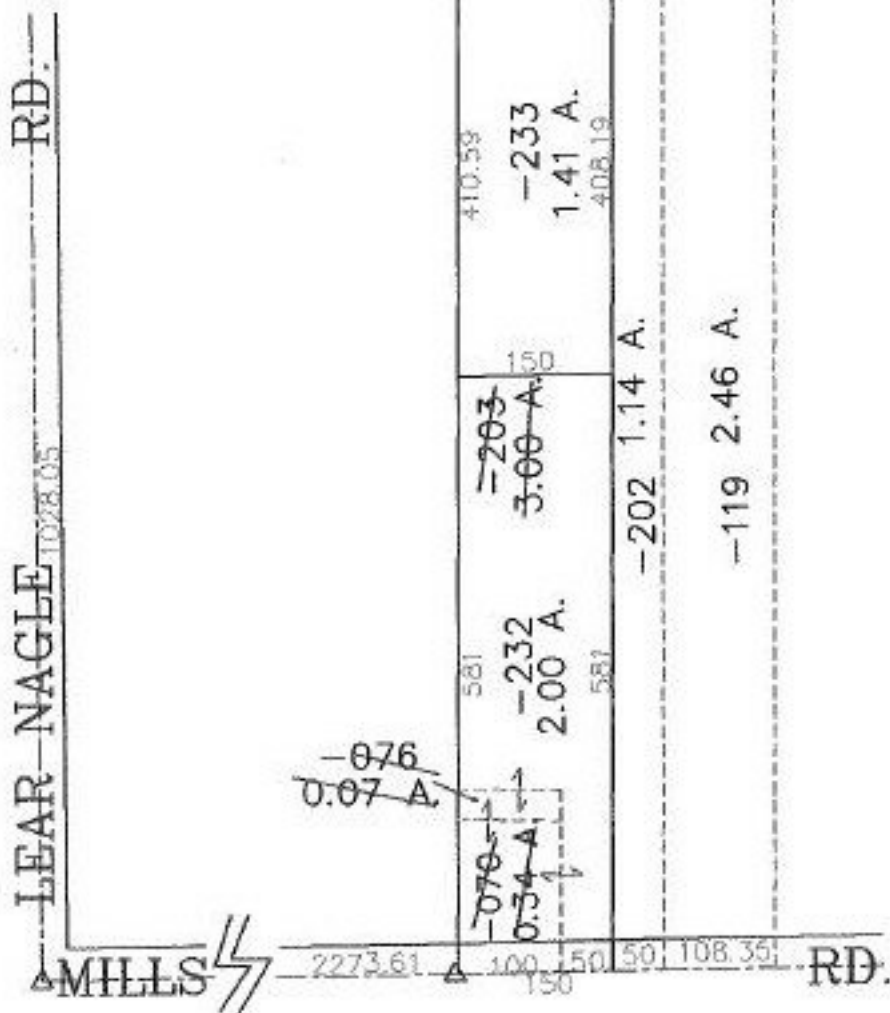

PARENT PARCEL: 04-00-025-000-070, -203, -076

CHILD PARCEL: 04-00-025-000-232, -233

STARTING POINT: CENTERLINES OF LEAR NAGEL & MILLS RD.

NO. 00558

SPLITS/DEEDS PROCESSED
 LORAIN COUNTY TAX MAP DEPARTMENT
 226 MIDDLE AVE. ELYRIA, OHIO

SURVEYED BY: DANE A. HAPONEK
 CLOSURE: 0.08 : 10.000
 MAP PAGE(S): 4-00-025-F
 APPROVED BY: JAH DATE: 8-29-00
 SCALE: 1" = 200 PRIOR INSTRUMENT: 1124/616

1128/604
505/152