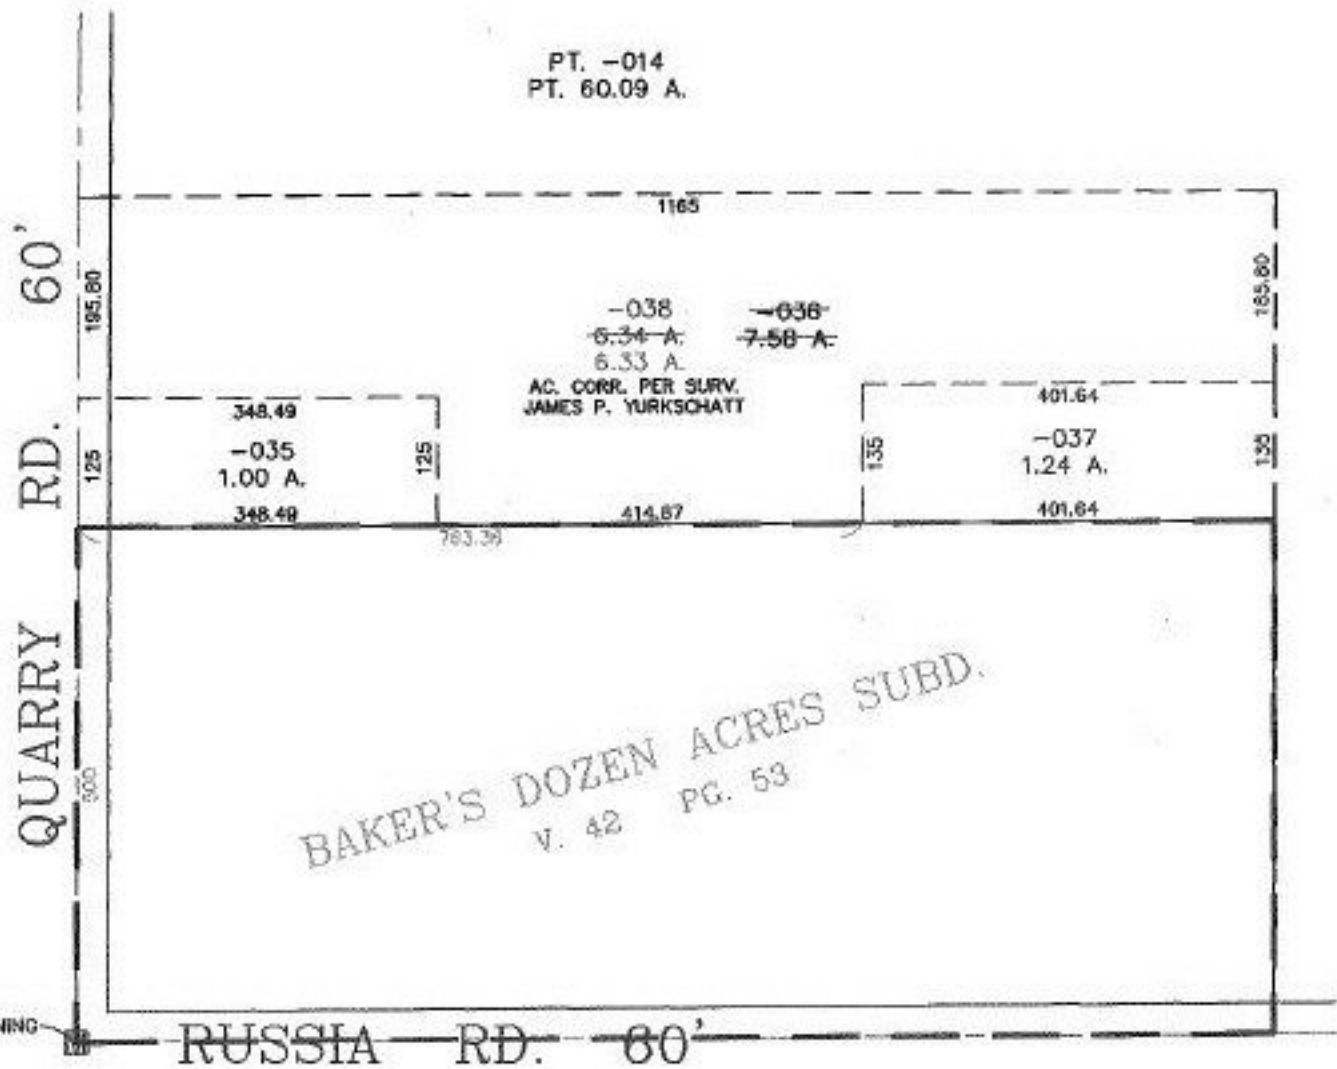

MASTER

PARENT PARCEL: 09-00-012-000-036

CHILD PARCEL: 09-00-012-000-037 & -038

STARTING POINT: MON. BOX, CL. OF RUSSIA RD. & CL. OF QUARRY RD.

NO. 00548

SPLITS/DEEDS PROCESSED
 LORAIN COUNTY TAX MAP DEPARTMENT
 226 MIDDLE AVE. ELYRIA, OHIO

SURVEYED BY: JAMES P. YURKSCHATT
 CLOSURE: 0.00 : 10.000
 MAP PAGE(S): 9-00-012-A
 APPROVED BY: T. SPILLMAN DATE: 08/28/00
 SCALE: 1" = 200' PRIOR INSTRUMENT: DV 1415/724