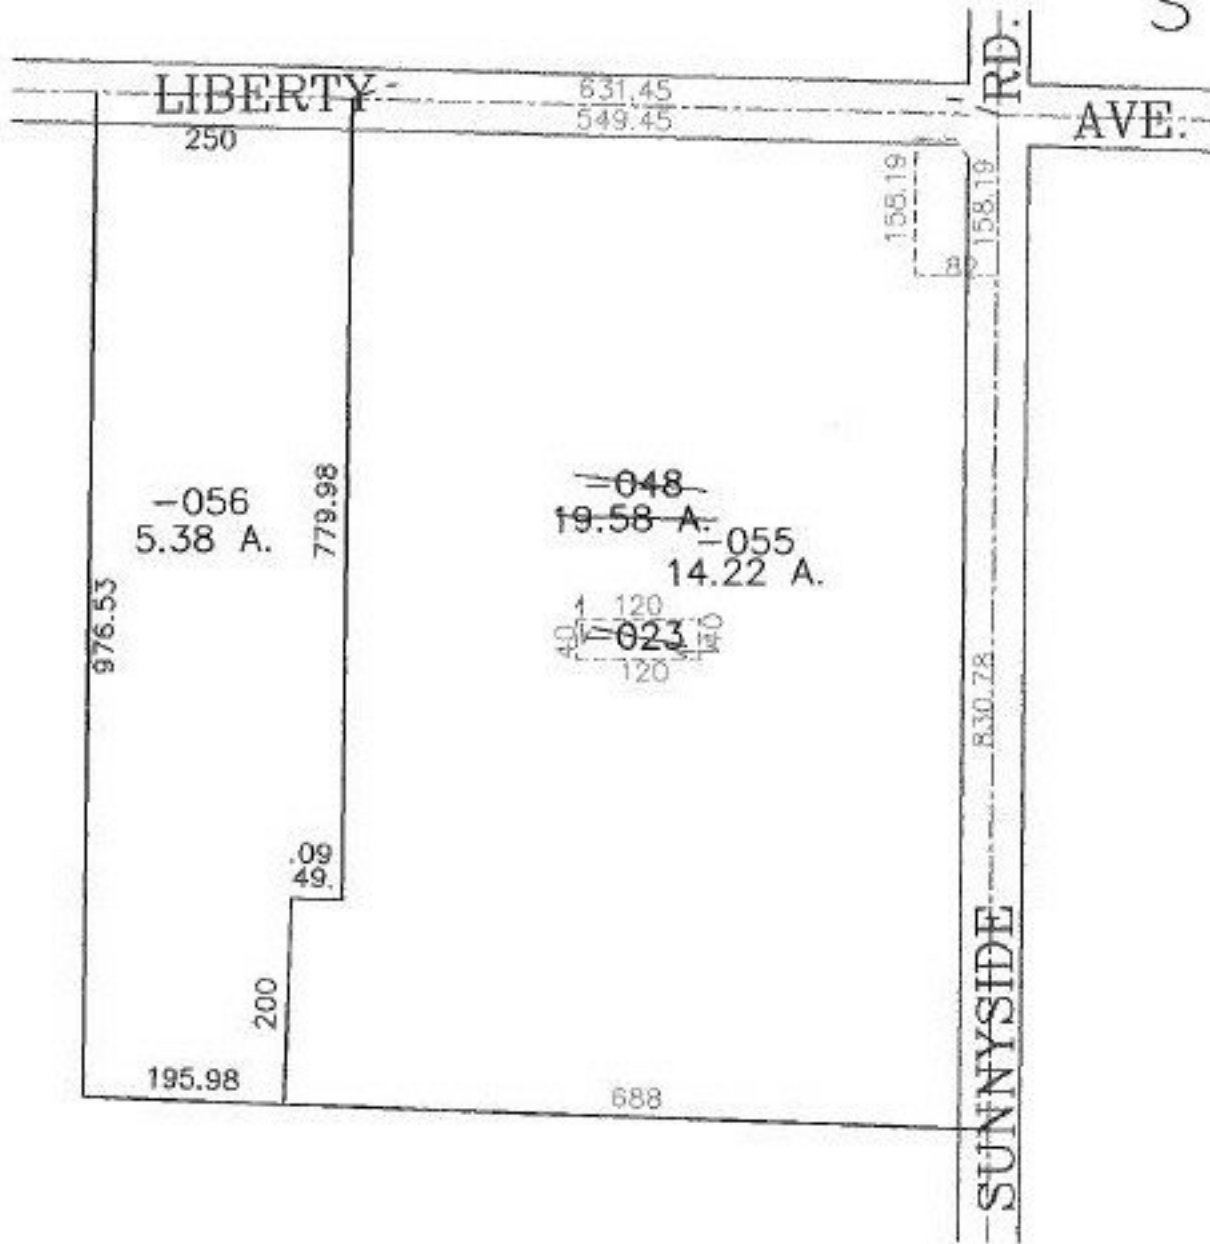

RASTER

PARENT PARCEL: 01-00-004-120-023, 048

CHILD PARCEL: 01-00-004-120-000-055, 056

STARTING POINT: CENTERLINES OF SUNNYSIDE RD. & LIBERTY AVE.

NO. 00536

SPLITS/DEEDS PROCESSED
 LORAIN COUNTY TAX MAP DEPARTMENT
 226 MIDDLE AVE. ELYRIA, OHIO

SURVEYED BY: M.G. HURA
 CLOSURE: 0.03 : 10.000
 MAP PAGE(S): 1-00-004-D
 APPROVED BY: JAH DATE: 8-25-00
 SCALE: 1" = 200' PRIOR INSTRUMENT: OR 1336/544