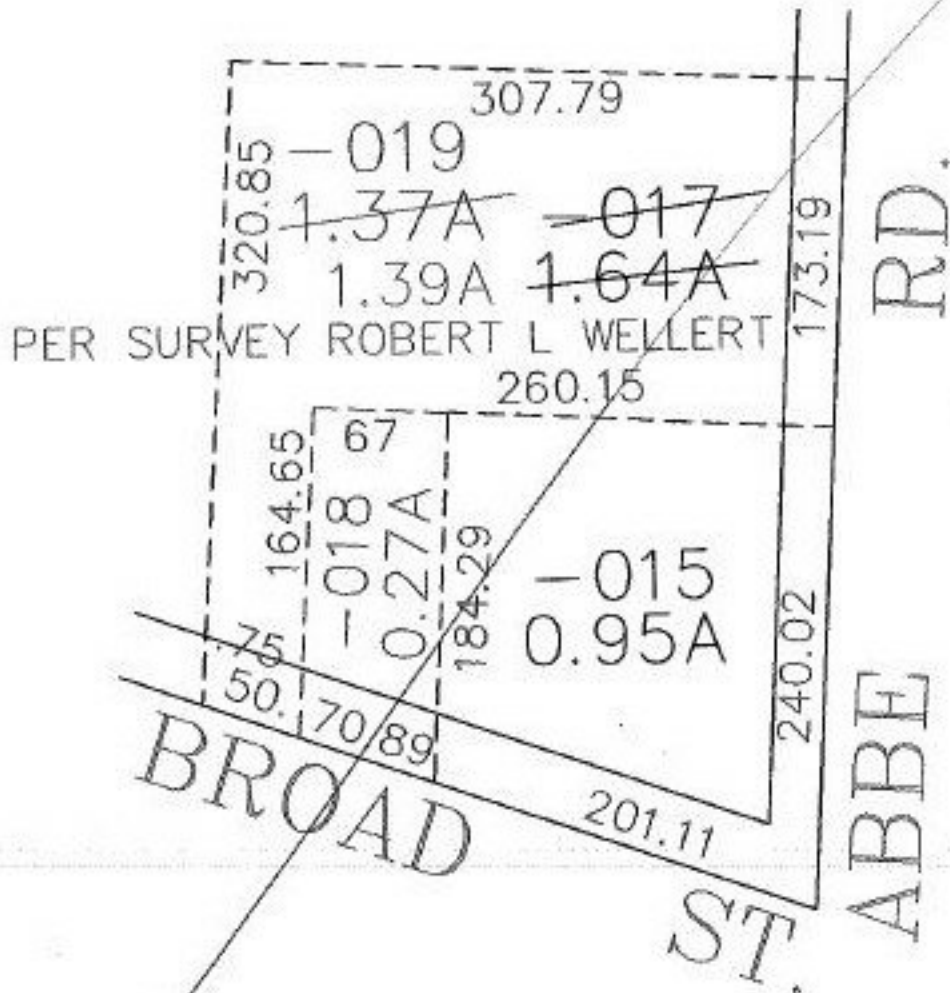

PARENT PARCEL: 06-25-006-110-017

CHILD PARCEL: 06-25-006-110-018, 019

STARTING POINT: C/Ls OF BROAD STREET & ABBE ROAD

NO. 00309

SPLITS/DEEDS PROCESSED

LORAIN COUNTY TAX MAP DEPARTMENT
226 MIDDLE AVE. ELYRIA, OHIO

SURVEYED BY: ROBERT L WELLET

CLOSURE: 0.03 / 10,000

MAP PAGE(S): 6-124

APPROVED BY: F. COLBERT DATE: 12/21/99

SCALE: 1" = 100' PRIOR INSTRUMENT: 1044/815