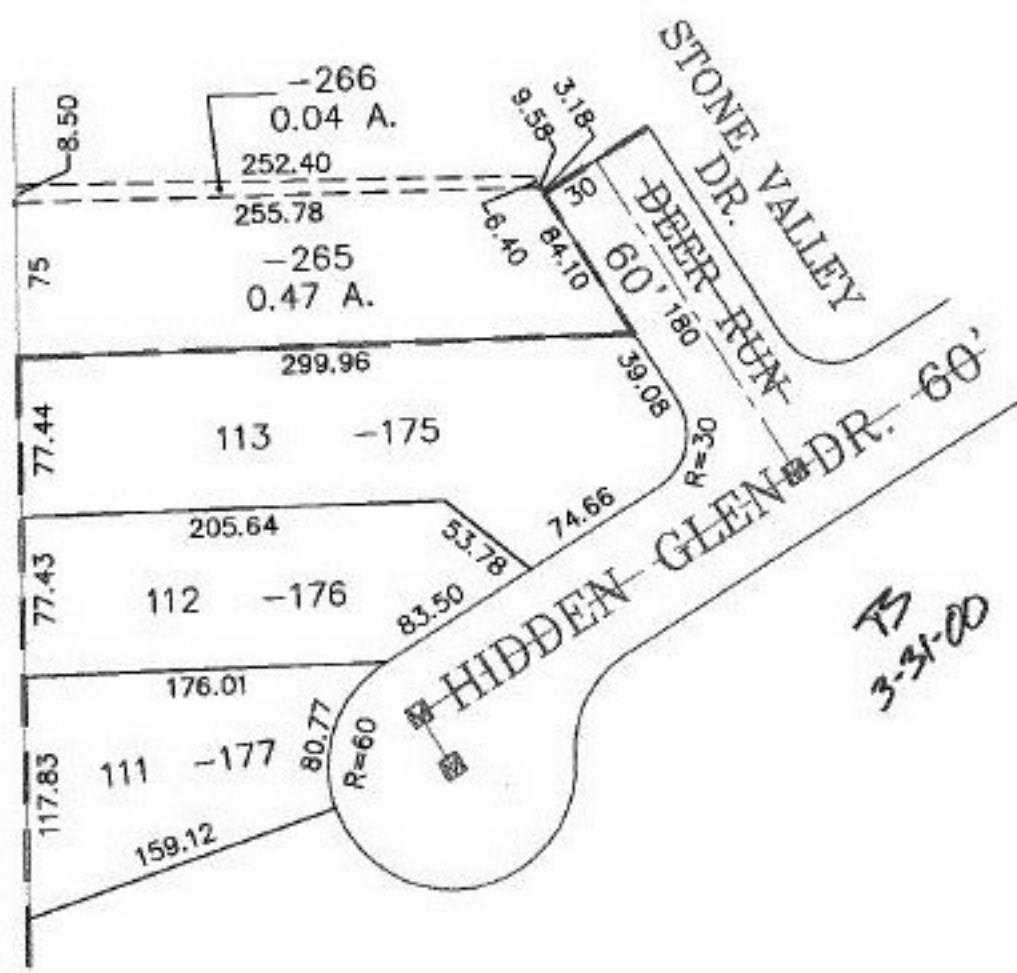

PARENT PARCEL: 05-00-057-000-263

CHILD PARCEL: NONE

STARTING POINT: NONE

NO. 00299-X

STREET NAME CHANGE

~~DEER RUN~~

STONE VALLEY DR.

RESOLUTION NO. 99-786

PASSED OCT. 7, 1999

SPLITS/DEEDS PROCESSED

LORAIN COUNTY TAX MAP DEPARTMENT
226 MIDDLE AVE. ELYRIA, OHIO

SURVEYED BY: PATRICK A. MCGANNON

CLOSURE: NONE

MAP PAGE(S): 05-00-057-A

APPROVED BY: T. SPILLMAN DATE: 02/24/00

SCALE: 1" = 100' PRIOR INSTRUMENT: NONE