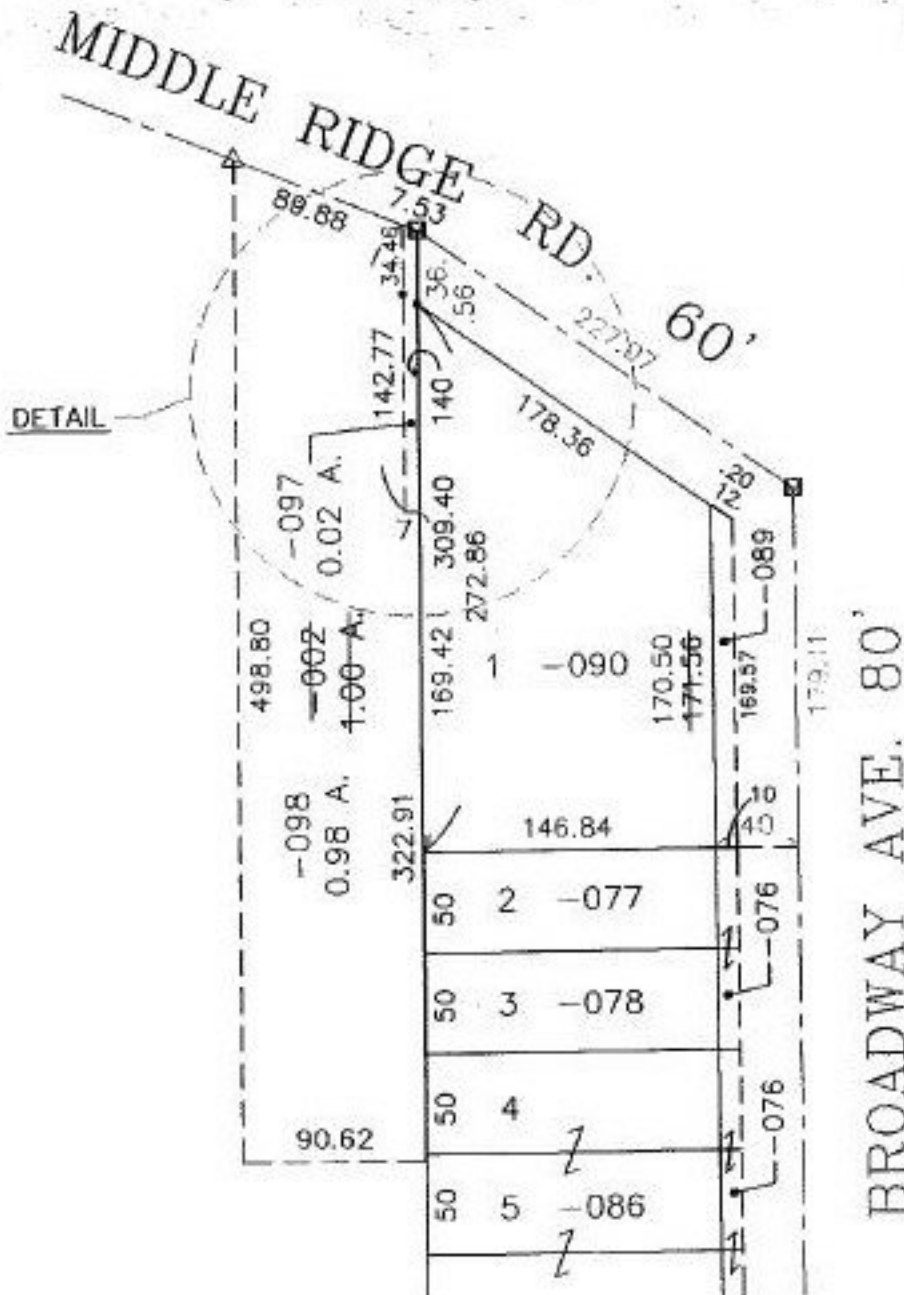

PARENT PARCEL: 03-00-113-102-002

CHILD PARCEL: 03-00-113-102-097 & -098

STARTING POINT: MON. BOX, CL OF MIDDLE RIDGE RD. & CL OF BROADWAY AVE.

NO. 00277

SPLIT

~~03-00-113-102-002~~  
03-00-113-102-097  
03-00-113-102-098

FR. & DEPTH CORR.

03-00-113-102-090  
~~176.56 X 147.05 IRR.~~  
178.36 X 146.84 IRR.

DETAIL

NO SCALE

PRIOR INSTRUMENT: OR 1351/18  
PRIOR INSTRUMENT: OR 1101/001

SPLITS/DEEDS PROCESSED

LORAIN COUNTY TAX MAP DEPARTMENT  
226 MIDDLE AVE. ELYRIA, OHIO

SURVEYED BY: THOMAS A. SIMON  
CLOSURE: 0.08 : 10,000  
MAP PAGE(S): 03-00-113-A  
APPROVED BY: T. SPILLMAN DATE: 12/09/99  
SCALE: 1" = 100'