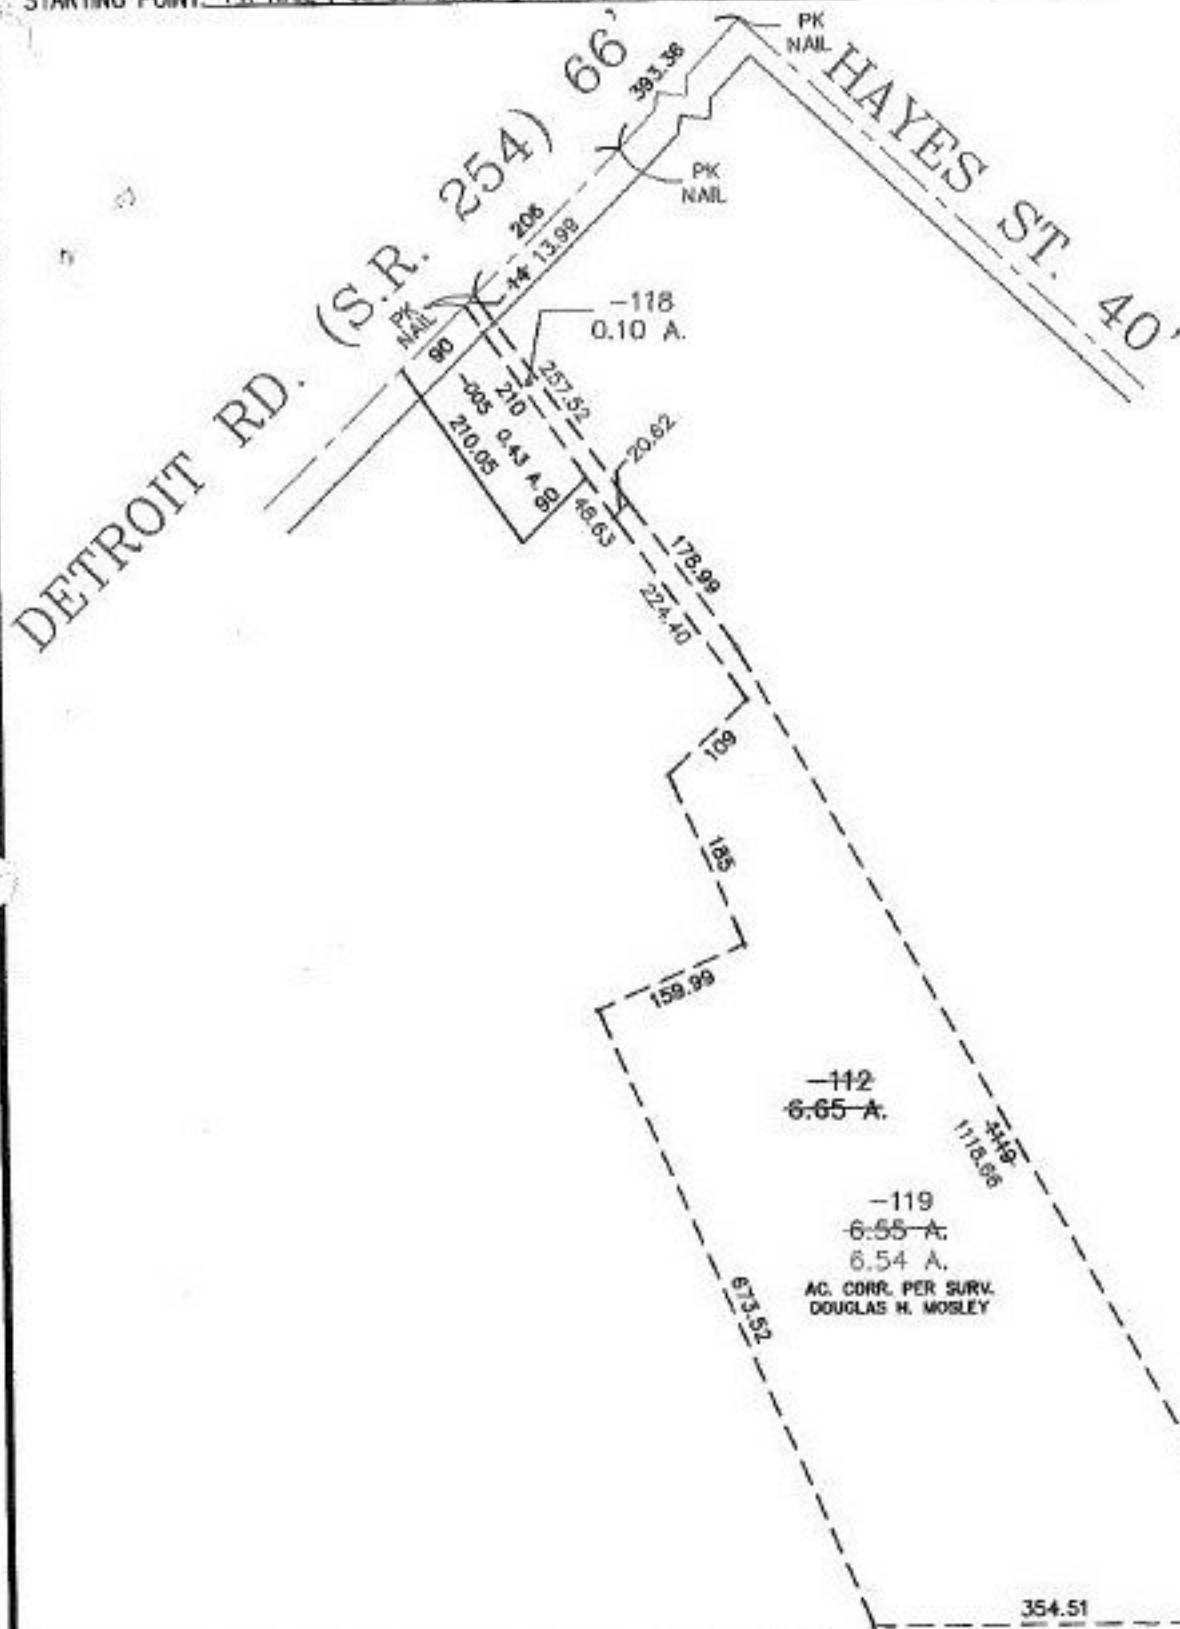

PARENT PARCEL: 04-00-011-102-112

CHILD PARCEL: 04-00-011-102-118 & -119

STARTING POINT: PK NAIL, CL OF HAYES ST. & DETROIT RD.

NO. 00272

SPLITS/DEEDS PROCESSED
 LORAIN COUNTY TAX MAP DEPARTMENT
 226 MIDDLE AVE. ELYRIA, OHIO

SURVEYED BY: DOUGLAS H. MOSLEY
 CLOSURE: 0.08 : 10,000
 MAP PAGE(S): 04-00-011-B
 APPROVED BY: T. SPILLMAN DATE: 01/21/00
 SCALE: 1" = 200' PRIOR INSTRUMENT: OR 1346/66