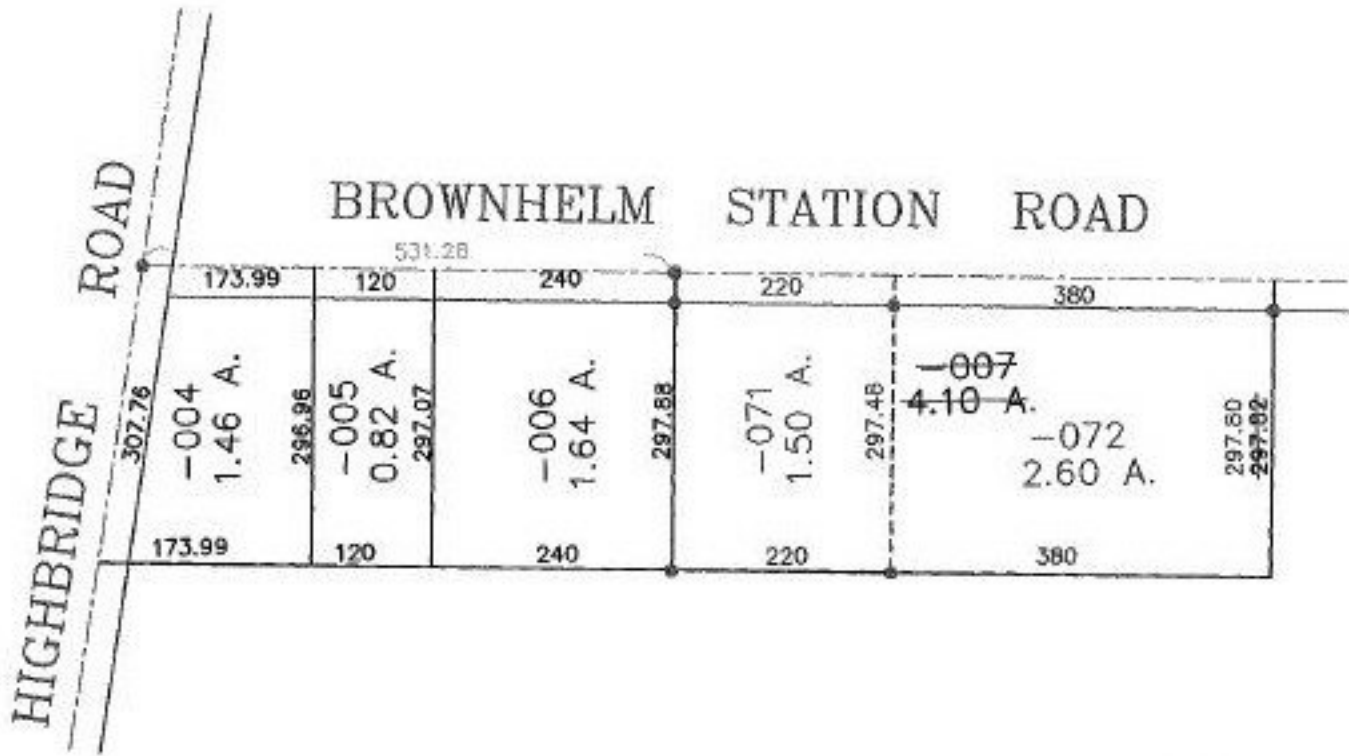

PARENT PARCEL: 01-00-018-000-007

CHILD PARCEL: 01-00-018-000-071, -072

STARTING POINT: INT CL HIGHBRIDGE ROAD AND BROWNHELM STATION ROAD

NO. 00260

TS
3-29-00

SPLITS/DEEDS PROCESSED
LORAIN COUNTY TAX MAP DEPARTMENT
226 MIDDLE AVE. ELYRIA, OHIO

SURVEYED BY: M.G. HURA

CLOSURE: 0.08 : 10.000

MAP PAGE(S): 01-00-018-A

APPROVED BY: D.HOLLAND DATE: 11/9/99

SCALE: 1" = 200 PRIOR INSTRUMENT: #980517753