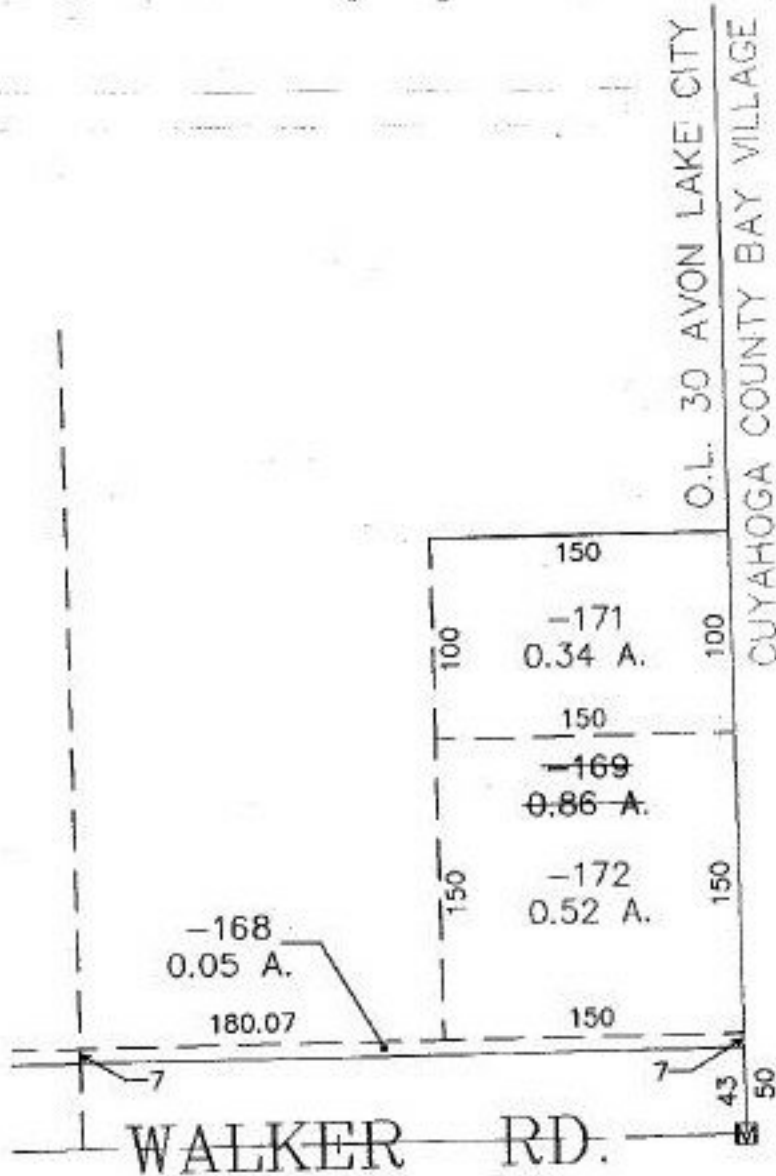

PARENT PARCEL: 04-00-030-142-169

CHILD PARCEL: 04-00-030-142-171 & -172

STARTING POINT: MON. BOX, CL. OF WALKER RD. & THE EAST LINE OF O.L. 30

NO. 00259

SPLITS/DEEDS PROCESSED

LORAIN COUNTY TAX MAP DEPARTMENT
226 MIDDLE AVE. ELYRIA, OHIO

SURVEYED BY: DAVID L. ELWELL

CLOSURE: 0.00 : 10.000

MAP PAGE(S): 04-00-030-H

APPROVED BY: T. SPILLMAN DATE: 11/23/99

SCALE: 1" = 100' PRIOR INSTRUMENT: 990598362