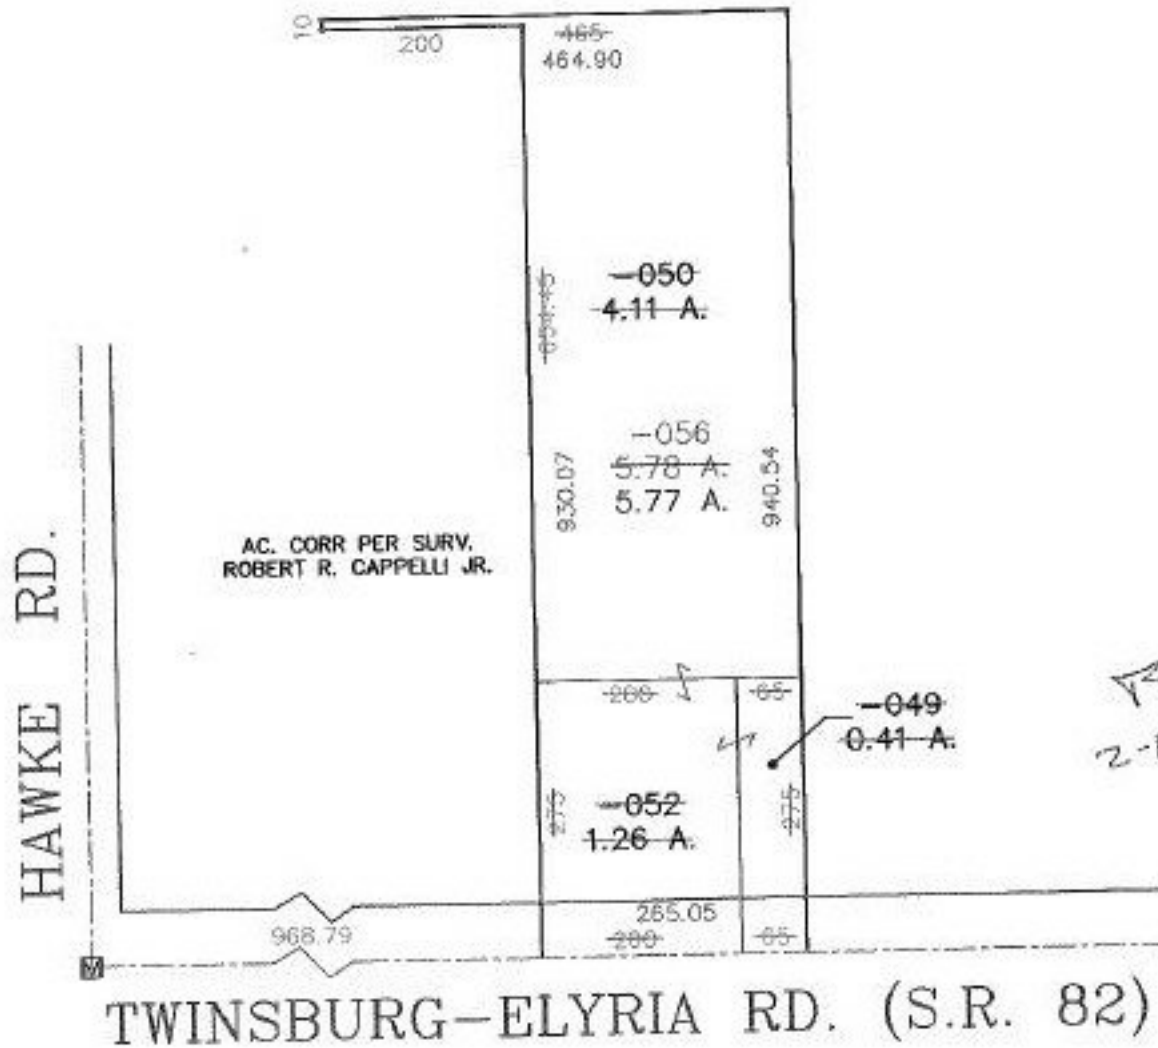

PARENT PARCEL: 12-00-096-000-049, -050, -052
CHILD PARCEL: 12-00-096-000-056
STARTING POINT: MON. BOX, CL OF HAWKE RD. & CL OF TWINSBURG-ELYRIA RD.

NO. 00246

COMBINATION

SPLITS/DEEDS PROCESSED
LORAIN COUNTY TAX MAP DEPARTMENT
226 MIDDLE AVE. ELYRIA, OHIO

SURVEYED BY: ROBERT R. CAPPELLI JR.
CLOSURE: 0.01 : 10.000
MAP PAGE(S): 12-A
APPROVED BY: J. SPILLMAN DATE: 10/21/99
SCALE: 1" = 200' PRIOR INSTRUMENT: 990641616