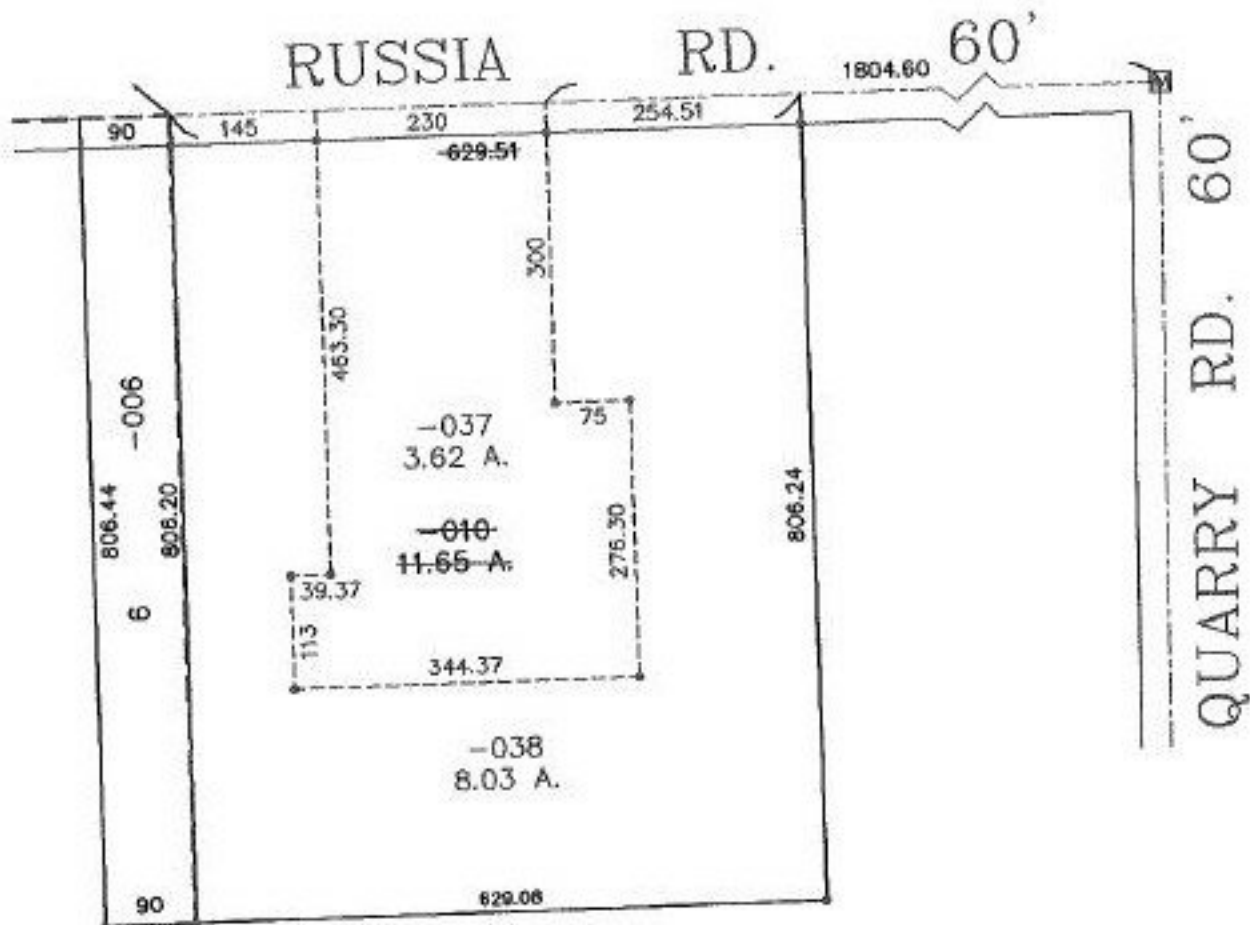

PARENT PARCEL: 09-00-021-000-010

CHILD PARCEL: 09-00-021-000-037 & -038

STARTING POINT: MON. BOX, CL OF QUARRY RD. & CL OF RUSSIA RD.

NO. 00244

TS
2-14-00

SPLITS/DEEDS PROCESSED
LORAIN COUNTY TAX MAP DEPARTMENT
226 MIDDLE AVE. ELYRIA, OHIO

SURVEYED BY:	DAVID L. ELWELL
CLOSURE:	0.02 : 10,000
MAP PAGE(S):	09-00-021-A
APPROVED BY:	I. SPILLMAN DATE: 10/22/99
SCALE:	1" = 200' PRIOR INSTRUMENT: 990621535