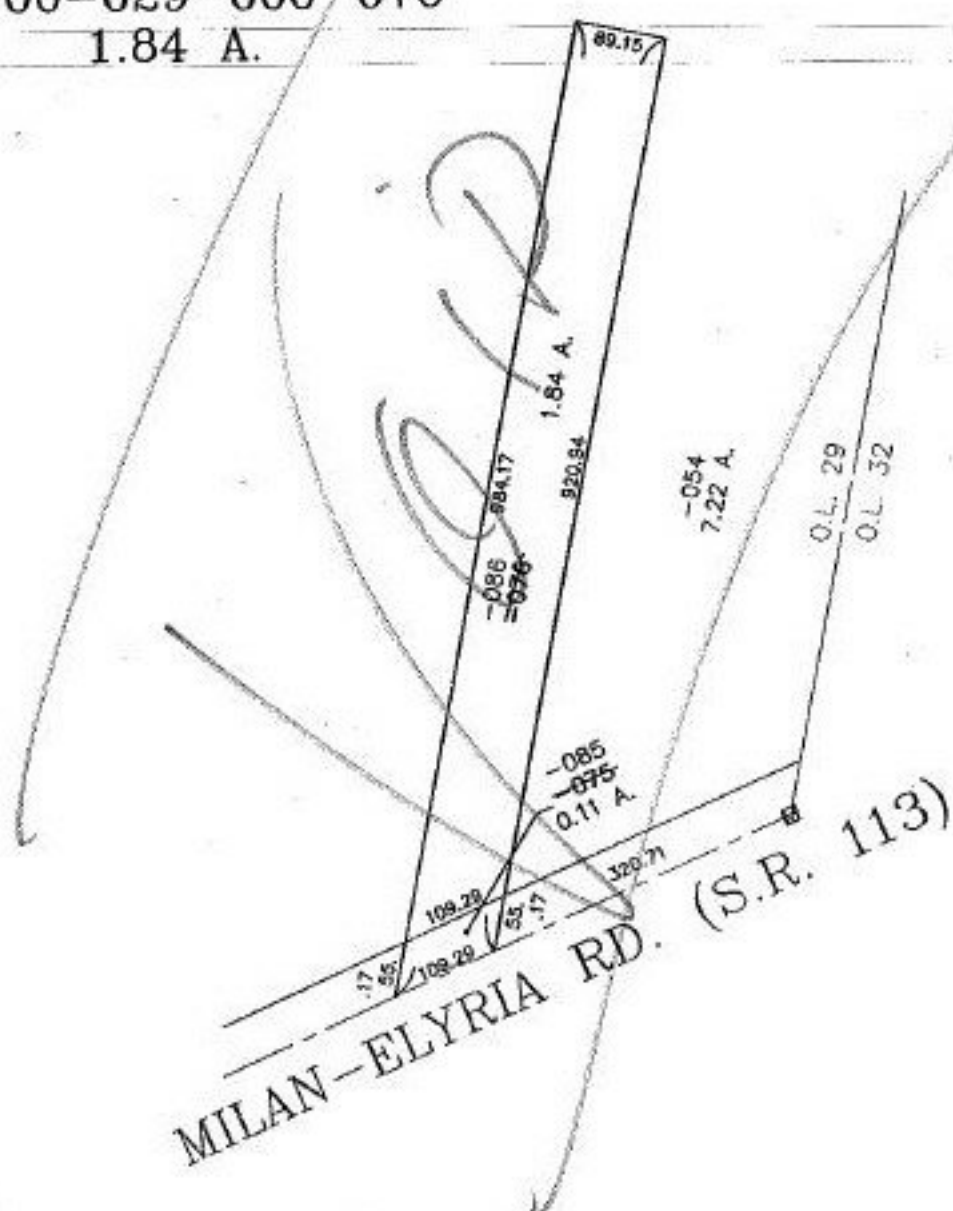

PARENT PARCEL: 05-00-029-000-075 & -076

CHILD PARCEL: 05-00-029-000-085 & -086

STARTING POINT: I.P. MON. BOX, CL OF MILAN-ELYRIA RD. & THE EAST LINE OF O.L. 29

NO. 00232-X

PARCEL NUMBER CORRECTION

05-00-029-000-085

~~05-00-029-000-075~~

0.11 A.

05-00-029-000-086

~~05-00-029-000-076~~

1.84 A.

SPLITS/DEEDS PROCESSED
LORAIN COUNTY TAX MAP DEPARTMENT
226 MIDDLE AVE. ELYRIA, OHIO

SURVEYED BY: JAMES E. KENYON (STATE OF OHIO)
CLOSURE: 0.00 : 10.000
MAP PAGE(S): 05-00-029-B
APPROVED BY: I. SPILLMAN DATE: 10/29/99
SCALE: 1" = 200' PRIOR INSTRUMENT: 970496361