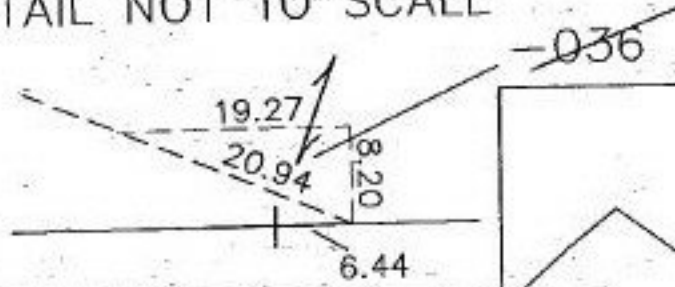

PARENT PARCEL: 06-25-158-000-035, -036
CHILD PARCEL: 06-25-158-000-038
STARTING POINT: IP SET AT SW CORNER OF O.L. 32

NO. 00196

DETAIL NOT TO SCALE

SPLITS/DEEDS PROCESSED
LORAIN COUNTY TAX MAP DEPARTMENT
226 MIDDLE AVE. ELYRIA, OHIO

SURVEYED BY: RODGER G. SIMON
CLOSURE: 46 : 10.000
MAP PAGE(S): 6-102
APPROVED BY: DRH DATE: 9/10/99
SCALE: 1" = 50' PRIOR INSTRUMENT: OR 306/208