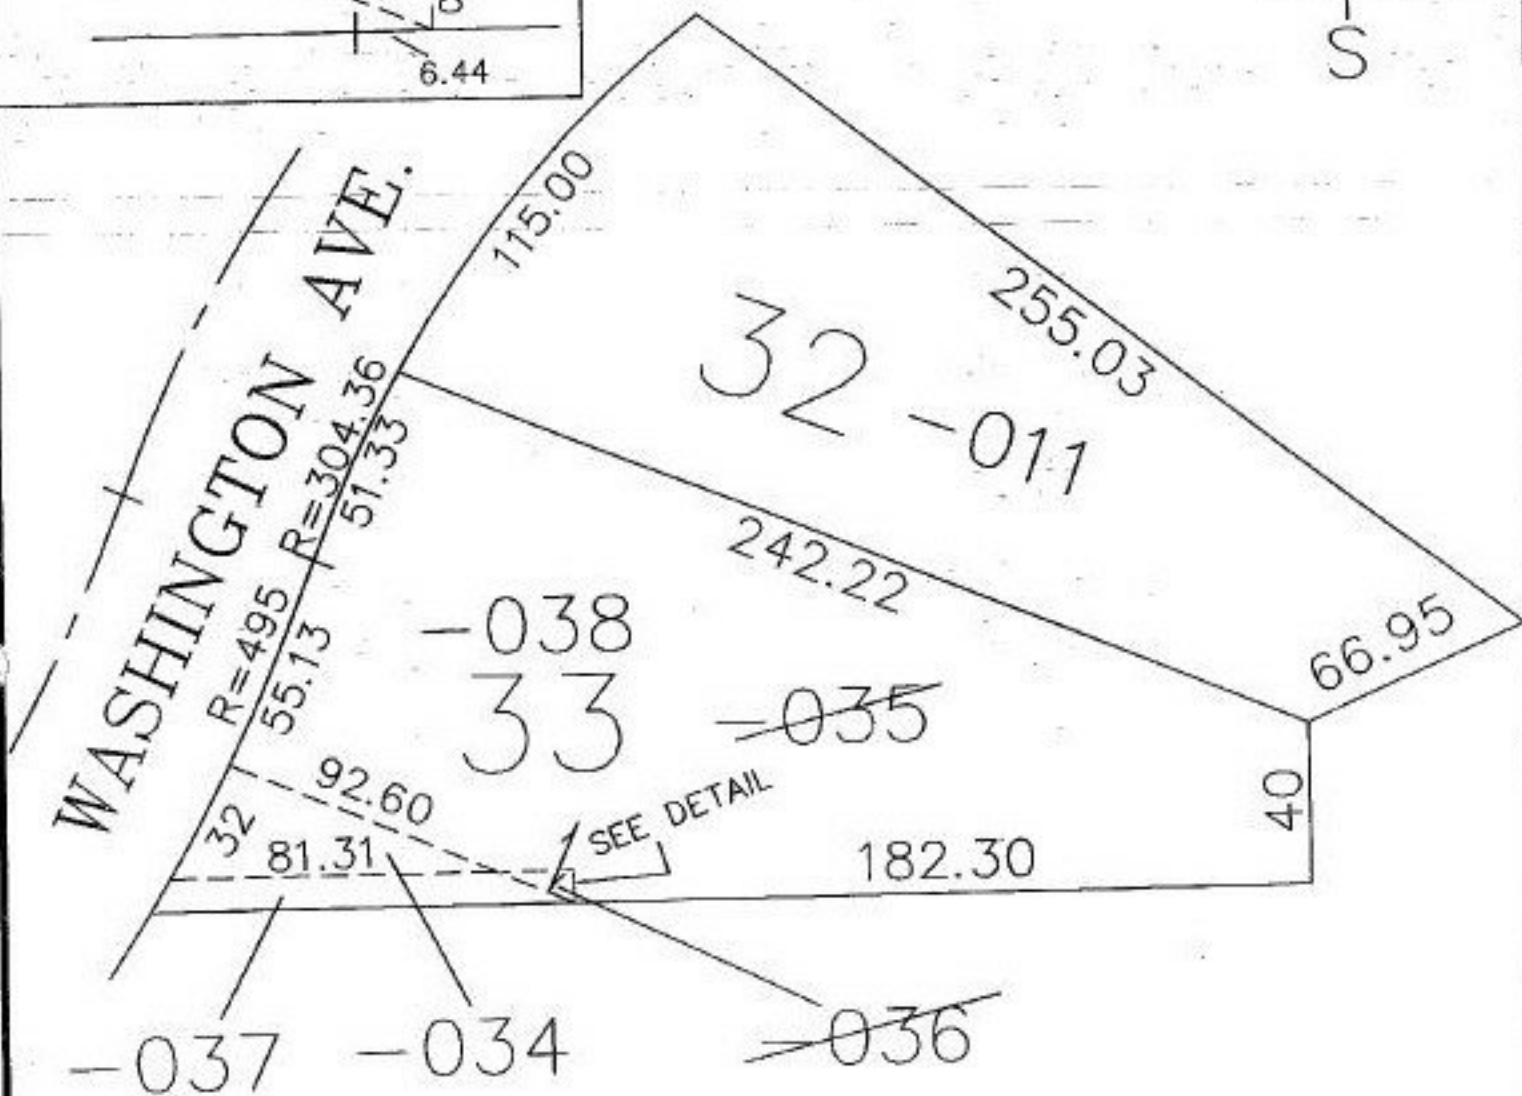

PARENT PARCEL: 06-25-158-000-035, -036
CHILD PARCEL: 06-25-158-000-038
STARTING POINT: IP SET AT SW CORNER OF O.L. 32

NO. 00196

DETAIL NOT TO SCALE

SPLITS/DEEDS PROCESSED
LORAIN COUNTY TAX MAP DEPARTMENT
226 MIDDLE AVE. ELYRIA, OHIO

SURVEYED BY: RODGER G. SIMON
CLOSURE: 46 : 10.000
MAP PAGE(S): 6-102
APPROVED BY: DRH DATE: 9/10/99
SCALE: 1" = 50' PRIOR INSTRUMENT: OR 306/208