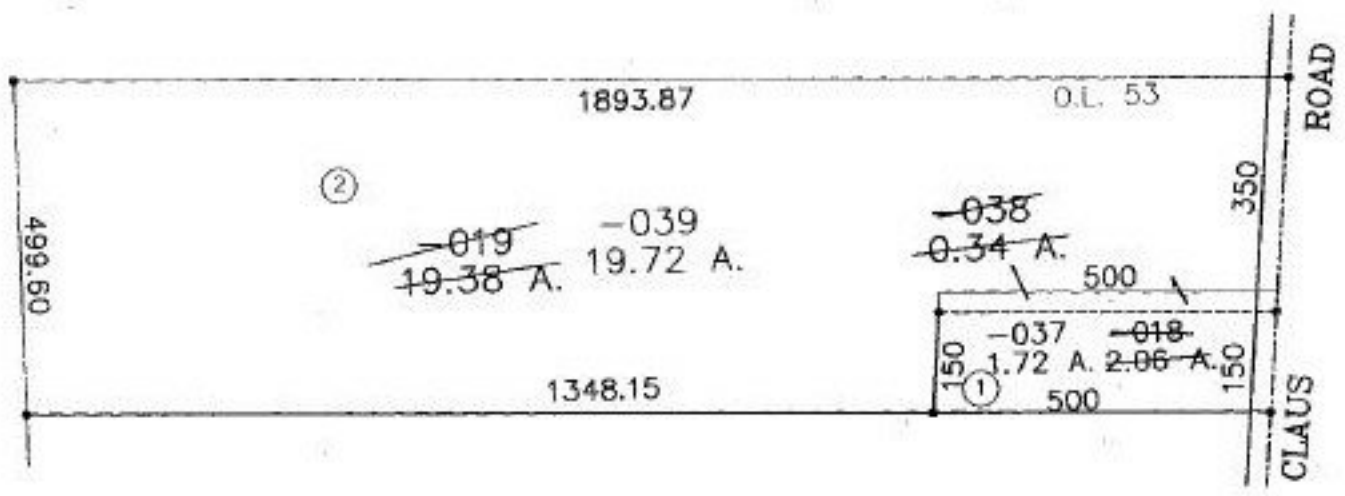

PARENT PARCEL: 01-00-053-000-018, 019  
CHILD PARCEL: 01-00-053-000-037, -038, -039  
STARTING POINT: PK NAIL CL OF CLAUS RD

NO. 00195

PRIOR INSTRUMENT: OR 270/653  
PRIOR INSTRUMENT: OR 181/633

SURVEYED BY: M. G. HURA  
CLOSURE: 0.00 : 10.000  
MAP PAGE(S): 01-00-053-A  
APPROVED BY: DRH DATE: 9/1/99  
SCALE: 1" = 300

**SPLITS/DEEDS PROCESSED**  
LORAIN COUNTY TAX MAP DEPARTMENT  
226 MIDDLE AVE. ELYRIA, OHIO