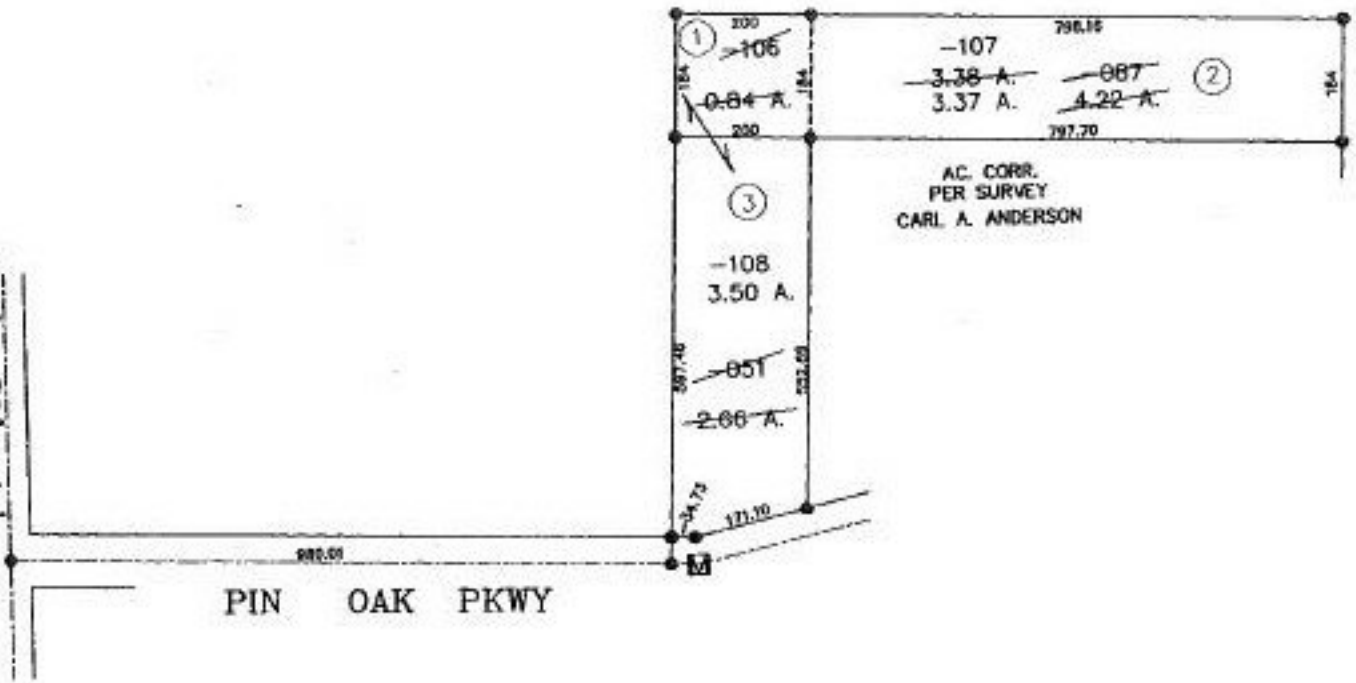

PARENT PARCEL: 04-00-008-104-087, 051
 CHILD PARCEL: 04-00-008-104-106, -107, -108
 STARTING POINT: MON BOX CL PIN OAK PWY AT ANGLE POINT

NO. 00185

Moore Rd.

SPLITS/DEEDS PROCESSED
 LORAIN COUNTY TAX MAP DEPARTMENT
 226 MIDDLE AVE. ELYRIA, OHIO

SURVEYED BY: CARL A. ANDERSON
 CLOSURE: 0.00 : 10.000
 MAP PAGE(S): 4-B
 APPROVED BY: DRH DATE: 9/10/99
 SCALE: 1" = 300' PRIOR INSTRUMENT: OR 1265/570