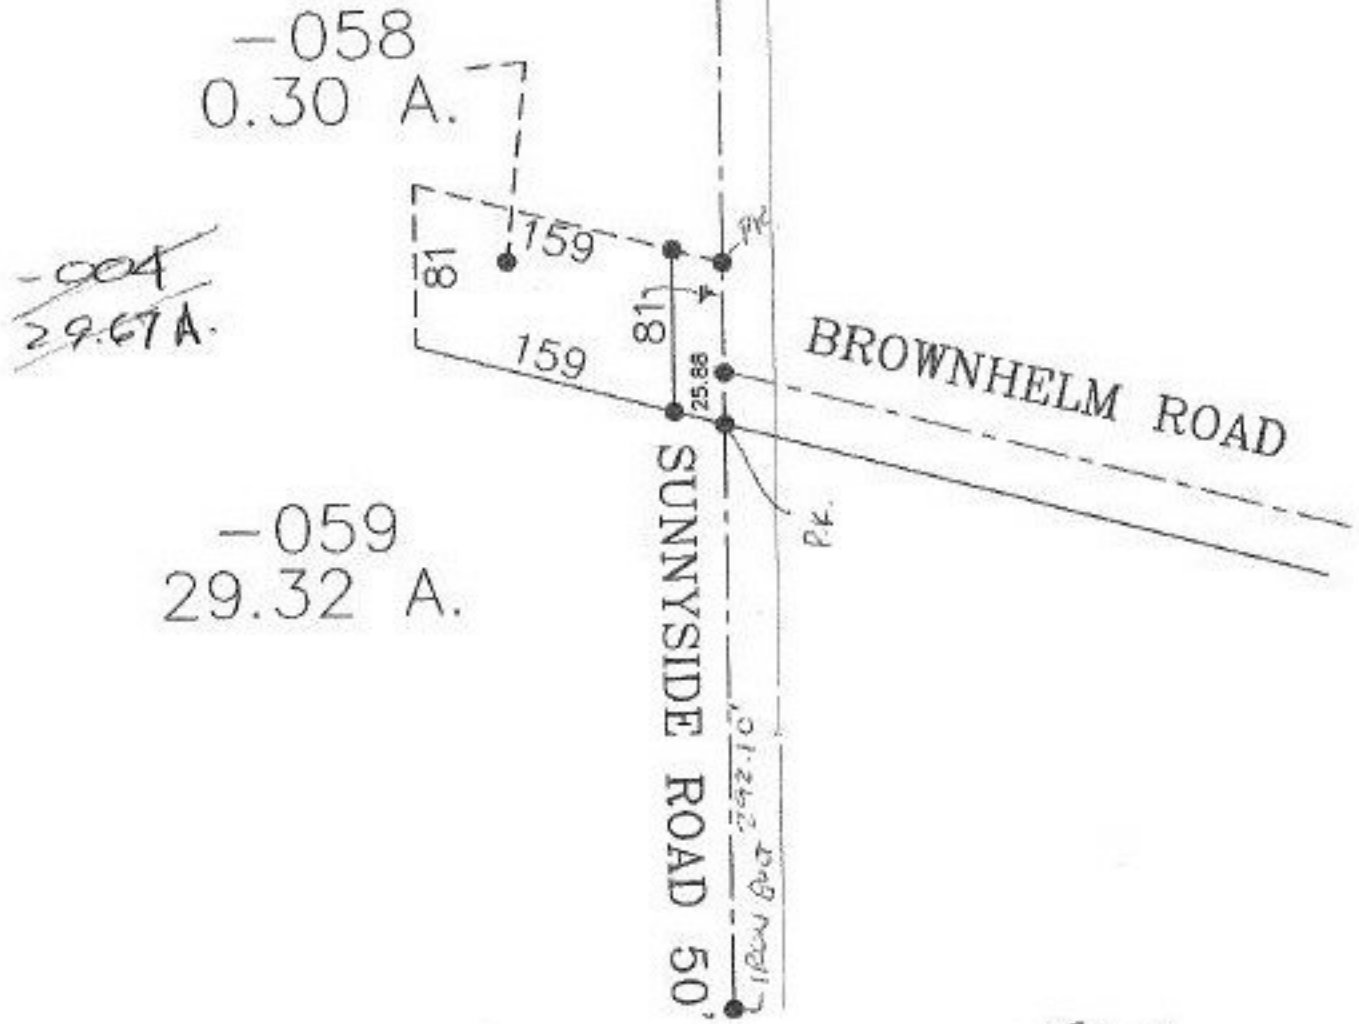

PARENT PARCEL: 01-00-013-000-004

CHILD PARCEL: 01-00-013-000-058, -059

STARTING POINT: W SE CORNER LOT 13

NO. 00176

3-29-00

SPLITS/DEEDS PROCESSED

LORAIN COUNTY TAX MAP DEPARTMENT
226 MIDDLE AVE. ELYRIA, OHIO

SURVEYED BY: JAMES A. BROADWAY

CLOSURE: 0.00 : 10.000

MAP PAGE(S): 1-B

APPROVED BY: DRH DATE: 8/6/99

SCALE: 1" = 100' PRIOR INSTRUMENT: OR 1083/807