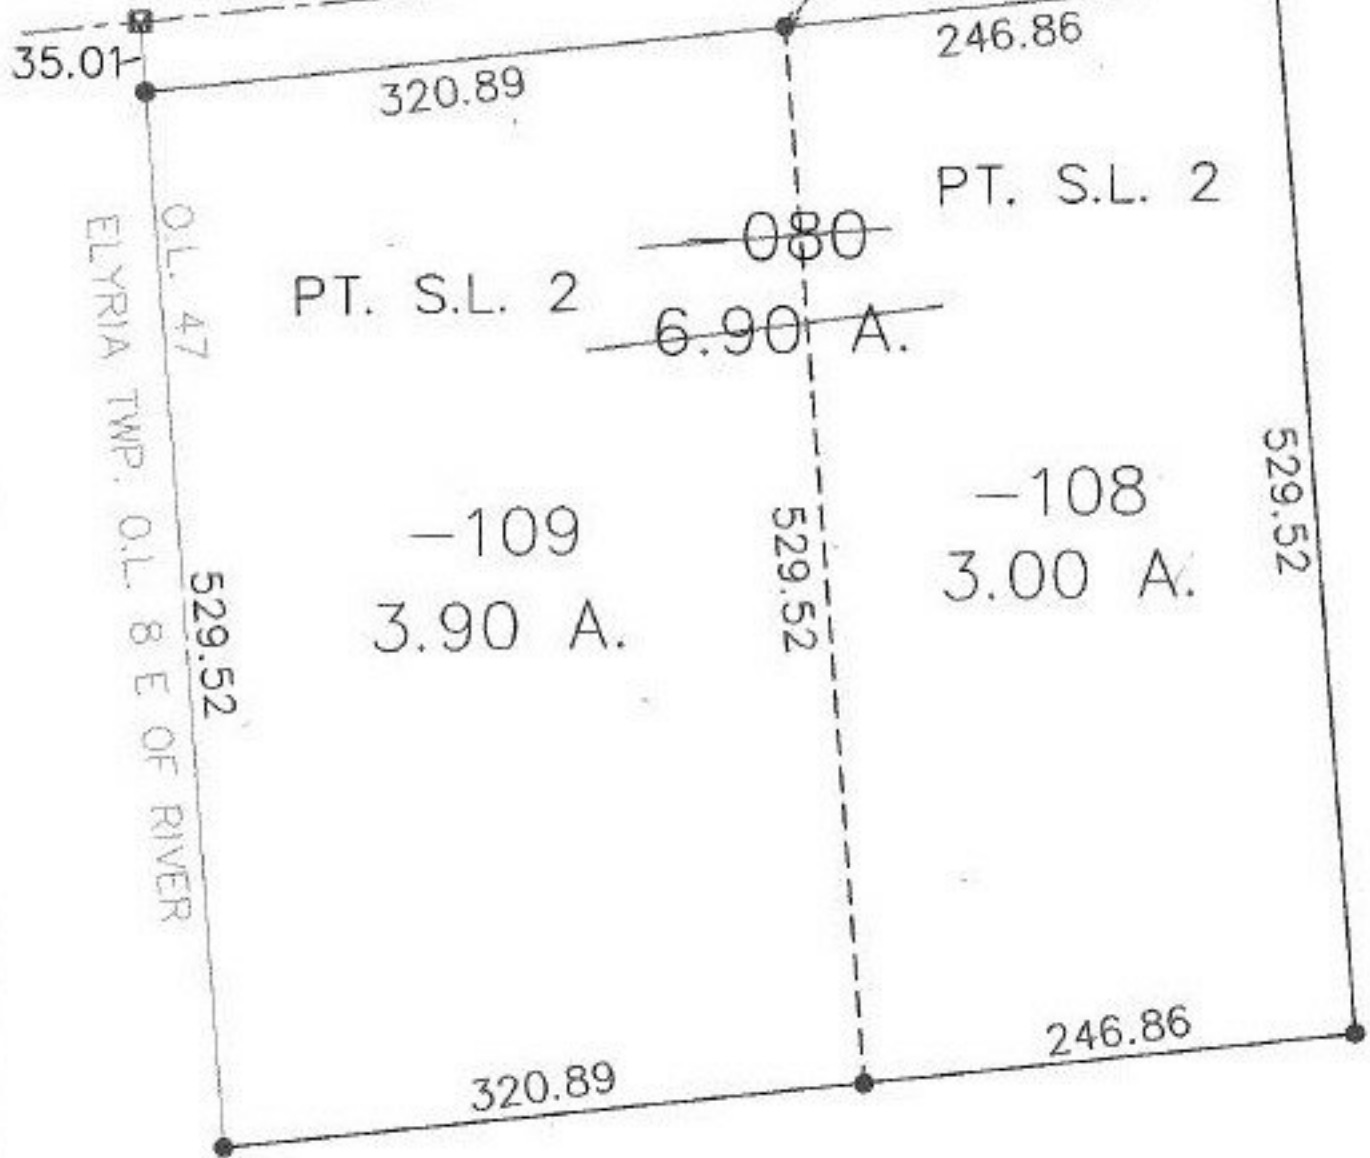

PARENT PARCEL: 07-00-047-000-080

CHILD PARCEL: 07-00-047-000-108, -109

STARTING POINT: MON BOX INT OF CL TAYLOR PARKWAY AND O.L. LINE 47

NO. 00175

TAYLOR PARKWAY 70' S

SPLITS/DEEDS PROCESSED

LORAIN COUNTY TAX MAP DEPARTMENT
226 MIDDLE AVE. ELYRIA, OHIO

SURVEYED BY: DAVID L. ELWELL

CLOSURE: 0.00 : 10.000

MAP PAGE(S): 07-00-047-A

APPROVED BY: DRH DATE: 8/6/99

SCALE: 1" = 100' PRIOR INSTRUMENT: #970486758

DRH