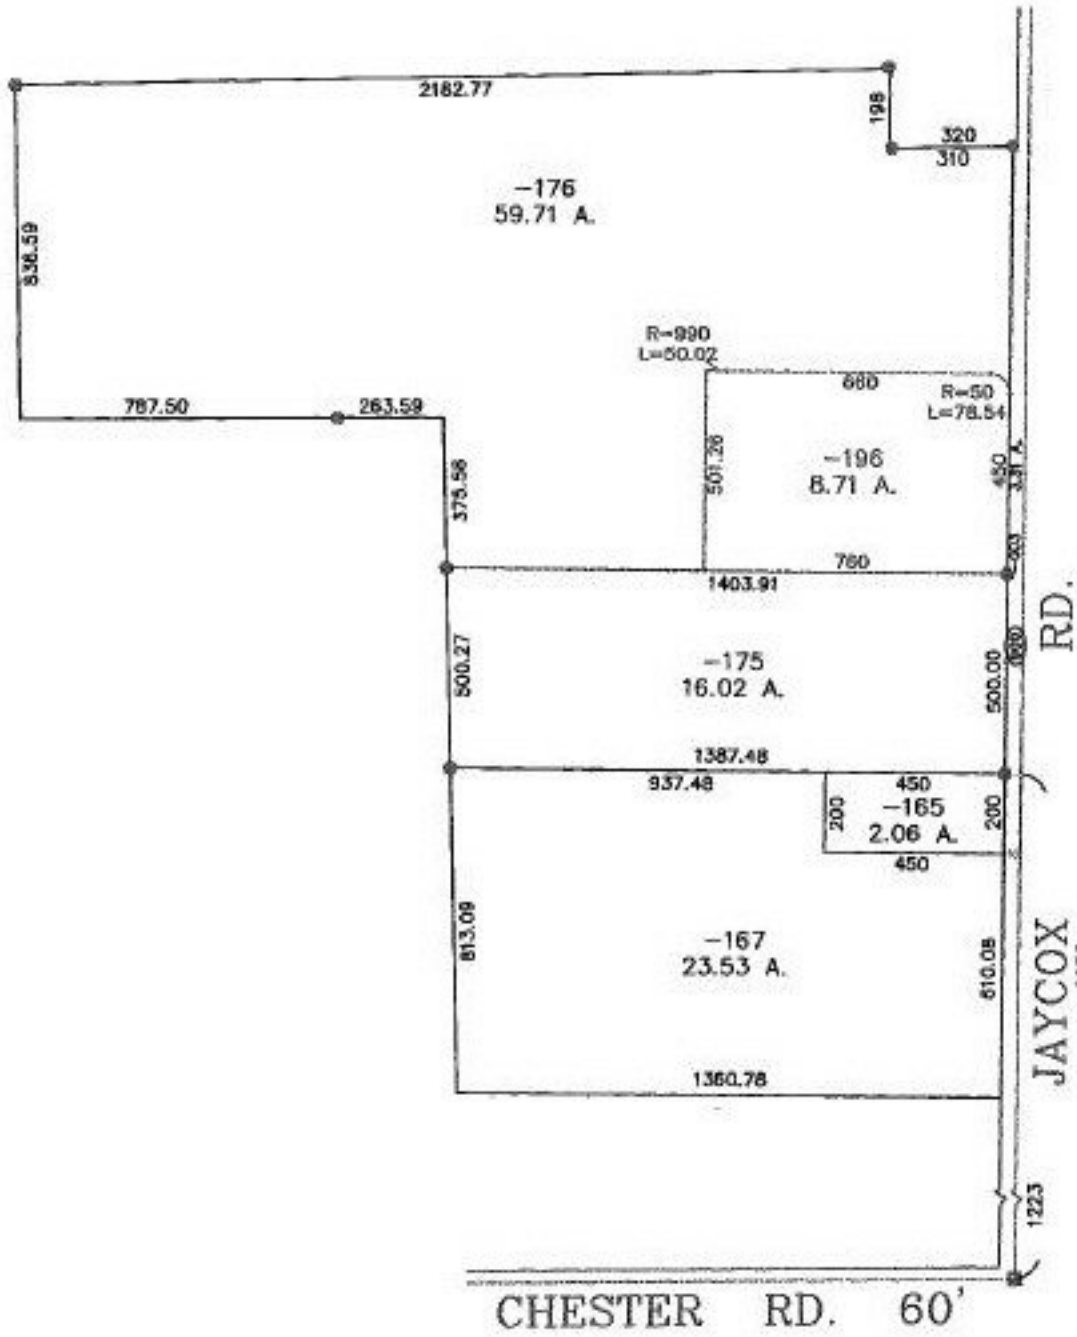

PARENT PARCEL: 04-00-021-000-176

CHILD PARCEL: 04-00-021-000-177, -178

STARTING POINT: MON. BOX, CL OF JAYCOX RD. & CL OF CHESTER RD.

NO. 00171

SPLITS/DEEDS PROCESSED

LORAIN COUNTY TAX MAP DEPARTMENT
226 MIDDLE AVE. ELYRIA, OHIO

SURVEYED BY: DONALD E. HIMES

CLOSURE: 0.02 : 10,000

MAP PAGE(S): 4-G

APPROVED BY: DRH DATE: 8/4/99

SCALE: 1" = 500' PRIOR INSTRUMENT: #980538176