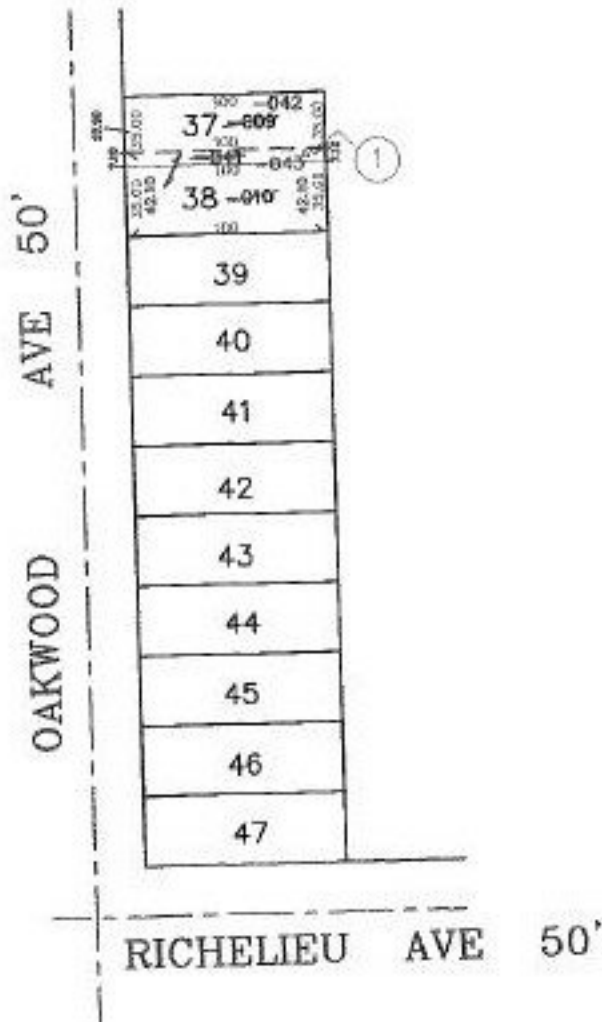

PARENT PARCEL: 03-00-038-108-009

CHILD PARCEL: 03-00-038-108-041, -042, -043

STARTING POINT: IP E LINE OF OAKWOOD AVE AND S LINE OF SL 38

NO. 00170

**SPLITS/DEEDS PROCESSED**

LORAIN COUNTY TAX MAP DEPARTMENT  
226 MIDDLE AVE. ELYRIA, OHIO

SURVEYED BY: PATRICK A. MCGANNON

CLOSURE: 0.00 : 10.000

MAP PAGE(S): 03-00-038-A

APPROVED BY: DRH DATE: 8/25/99

SCALE: 1" = 100' PRIOR INSTRUMENT: 990622302