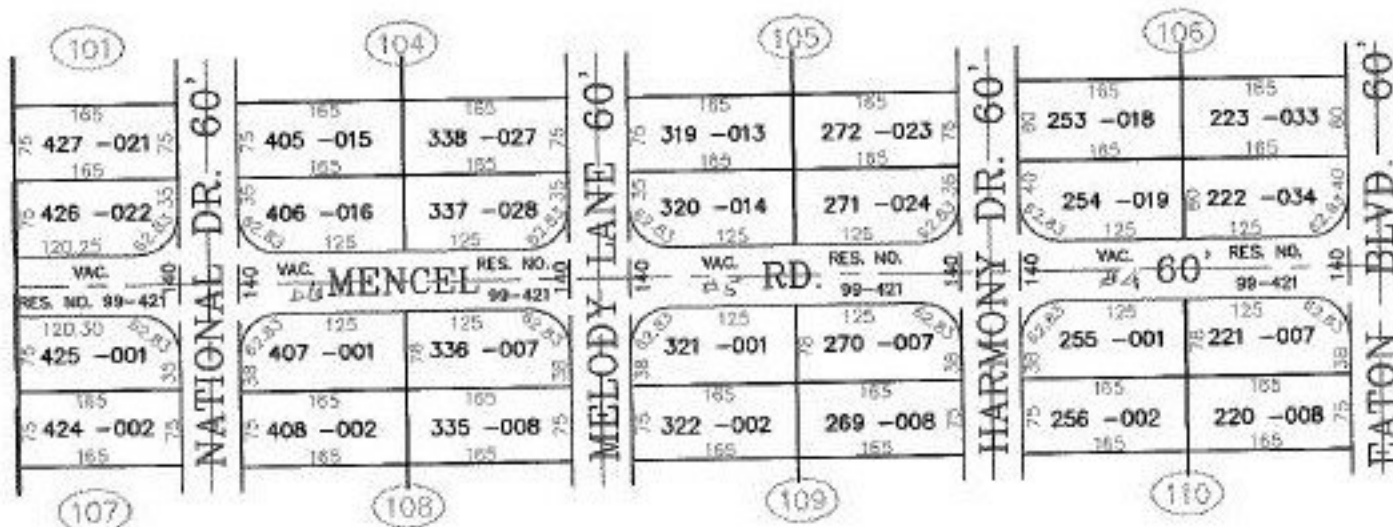

PARENT PARCEL: VACATION OF MENCEL RD.

CHILD PARCEL: XX-XX-XXX-XXX-XXX

STARTING POINT: XXXXXX

NO. 00165-V

# STREET VACATION

MENCEL RD.  
EATON TWP.  
RES. NO. 99-421

# MAP CORRECTION

~~MENCEL RD.~~  
MENCEL RD.

1 OF 2

**SPLITS/DEEDS PROCESSED**  
LORAIN COUNTY TAX MAP DEPARTMENT  
226 MIDDLE AVE. ELYRIA, OHIO

SURVEYED BY: NONE  
CLOSURE: CAN'T RUN  
MAP PAGE(S): 11-00-036-BA  
APPROVED BY: I. SPILLMAN DATE: 08/17/99  
SCALE: 1" = 200' PRIOR INSTRUMENT: NONE