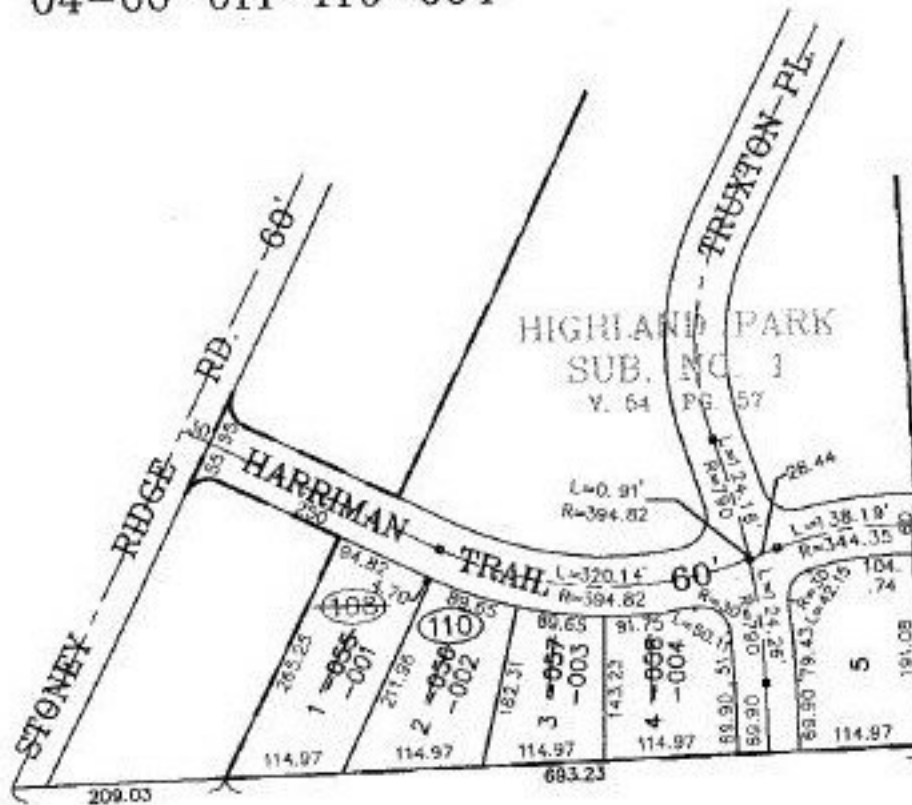

PARENT PARCEL: 04-00-011-108-055 THRU -058
CHILD PARCEL: 04-00-011-110-001 THRU -004
STARTING POINT: XXXXXX

NO. 00152-X

PARCEL NUMBER CORRECTION

- ~~04-00-011-108-055~~
- 04-00-011-110-001
- ~~04-00-011-108-056~~
- 04-00-011-110-002
- ~~04-00-011-108-057~~
- 04-00-011-110-003
- ~~04-00-011-108-058~~
- 04-00-011-110-004

SEE PLAT 99-00174

SPLITS/DEEDS PROCESSED
LORAIN COUNTY TAX MAP DEPARTMENT
226 MIDDLE AVE. ELYRIA, OHIO

SURVEYED BY: RICHARD A. ROSEBECK
CLOSURE: NA
MAP PAGE(S): 04-00-011-H
APPROVED BY: T. SPILLMAN DATE: 08/20/99
SCALE: 1" = 200' PRIOR INSTRUMENT: NA