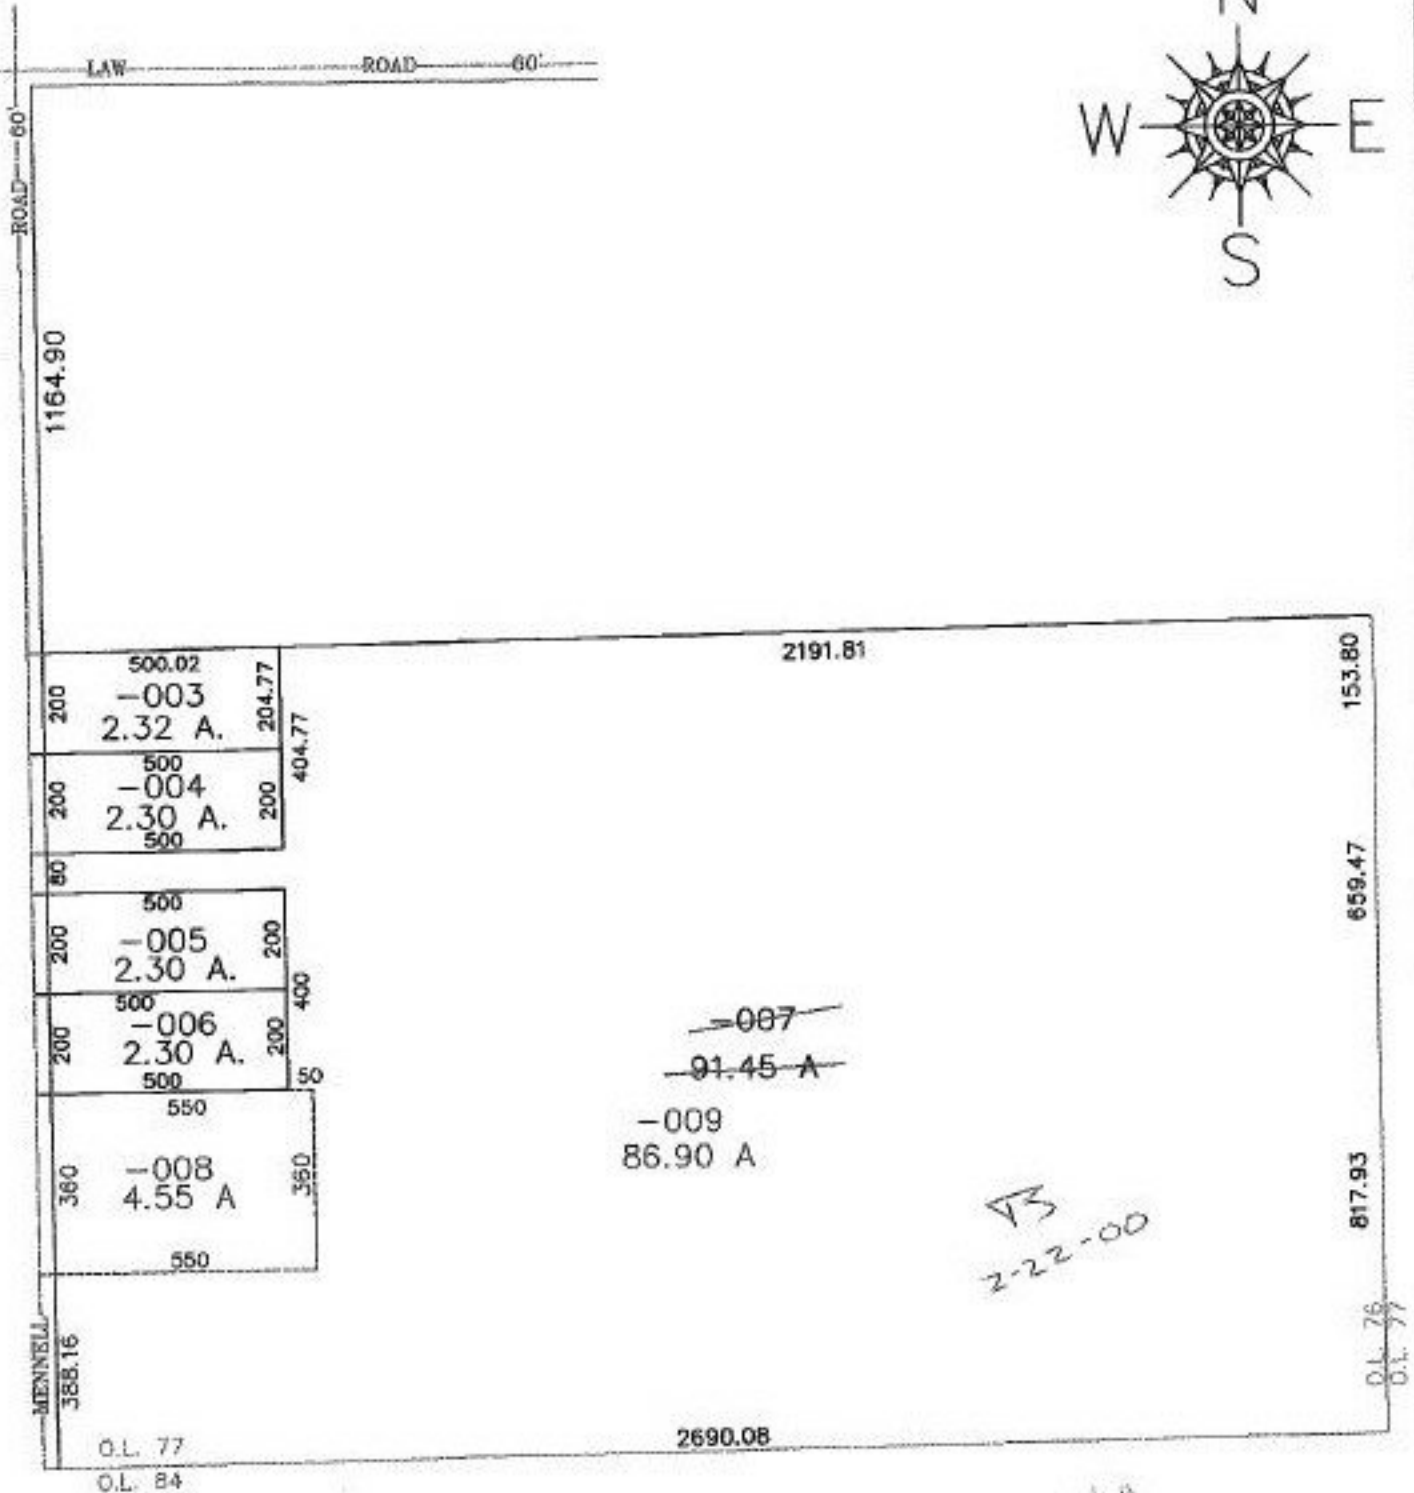

PARENT PARCEL: 16-00-077-000-007

CHILD PARCEL: 16-00-077-000-008, -009

STARTING POINT: INT. C.L. LAW ROAD & MENNELL ROAD

NO. 00146

O.R. #390608666

SPLITS/DEEDS PROCESSED
LORAIN COUNTY TAX MAP DEPARTMENT
226 MIDDLE AVE. ELYRIA, OHIO

SURVEYED BY: CUNNINGHAM & ASSOC.
CLOSURE: 0.00 : 10.000
MAP PAGE(S): 16-F
APPROVED BY: DRH DATE: 7/14/99
SCALE: 1" = 400' PRIOR INSTRUMENT: