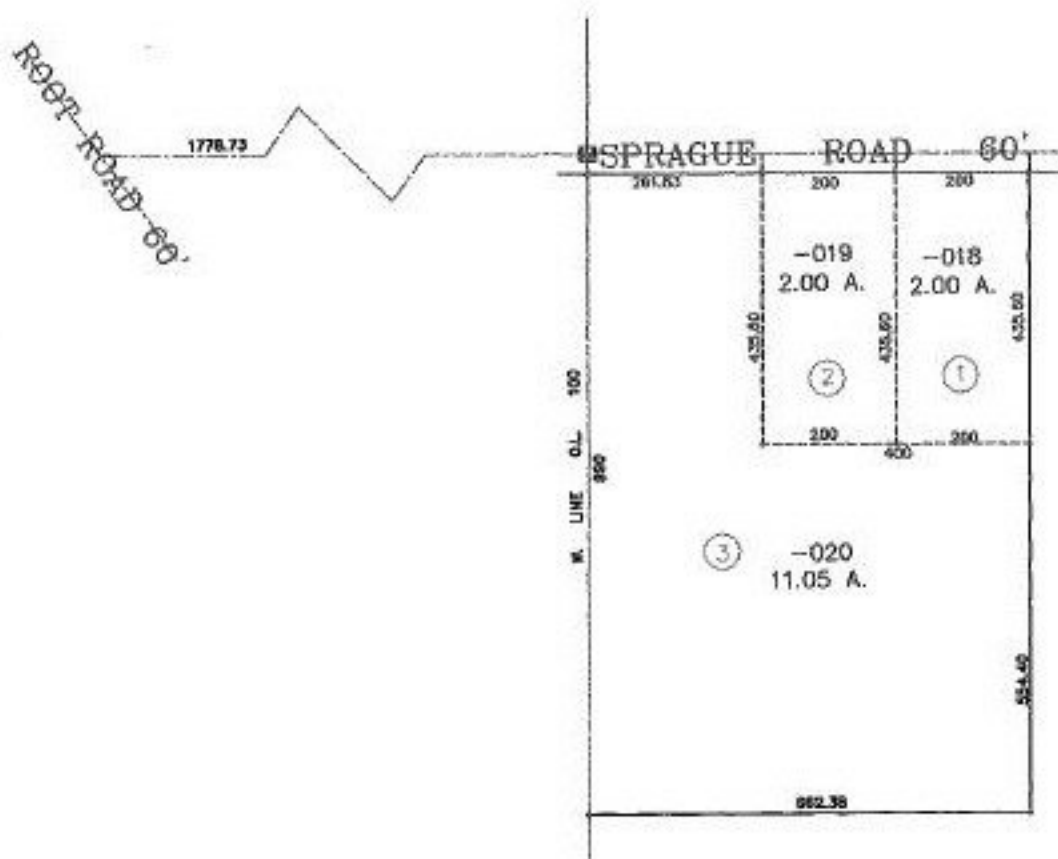

PARENT PARCEL: 12-00-100-000-001

CHILD PARCEL: 12-00-100-000-018, -019, -020

STARTING POINT: M.B. C.L. SPRAGUE RD. & NW CORNER OF COLUMBIA TOWNSHIP

NO. 00144

13  
2-17-00

**SPLITS/DEEDS PROCESSED**  
LORAIN COUNTY TAX MAP DEPARTMENT  
226 MIDDLE AVE. ELYRIA, OHIO

SURVEYED BY: RONALD V. GARNETT  
 CLOSURE: 0.01 : 10.000  
 MAP PAGE(S): 12-A  
 APPROVED BY: DRH DATE: 6/29/99  
 SCALE: 1" = 300 PRIOR INSTRUMENT: 980561795