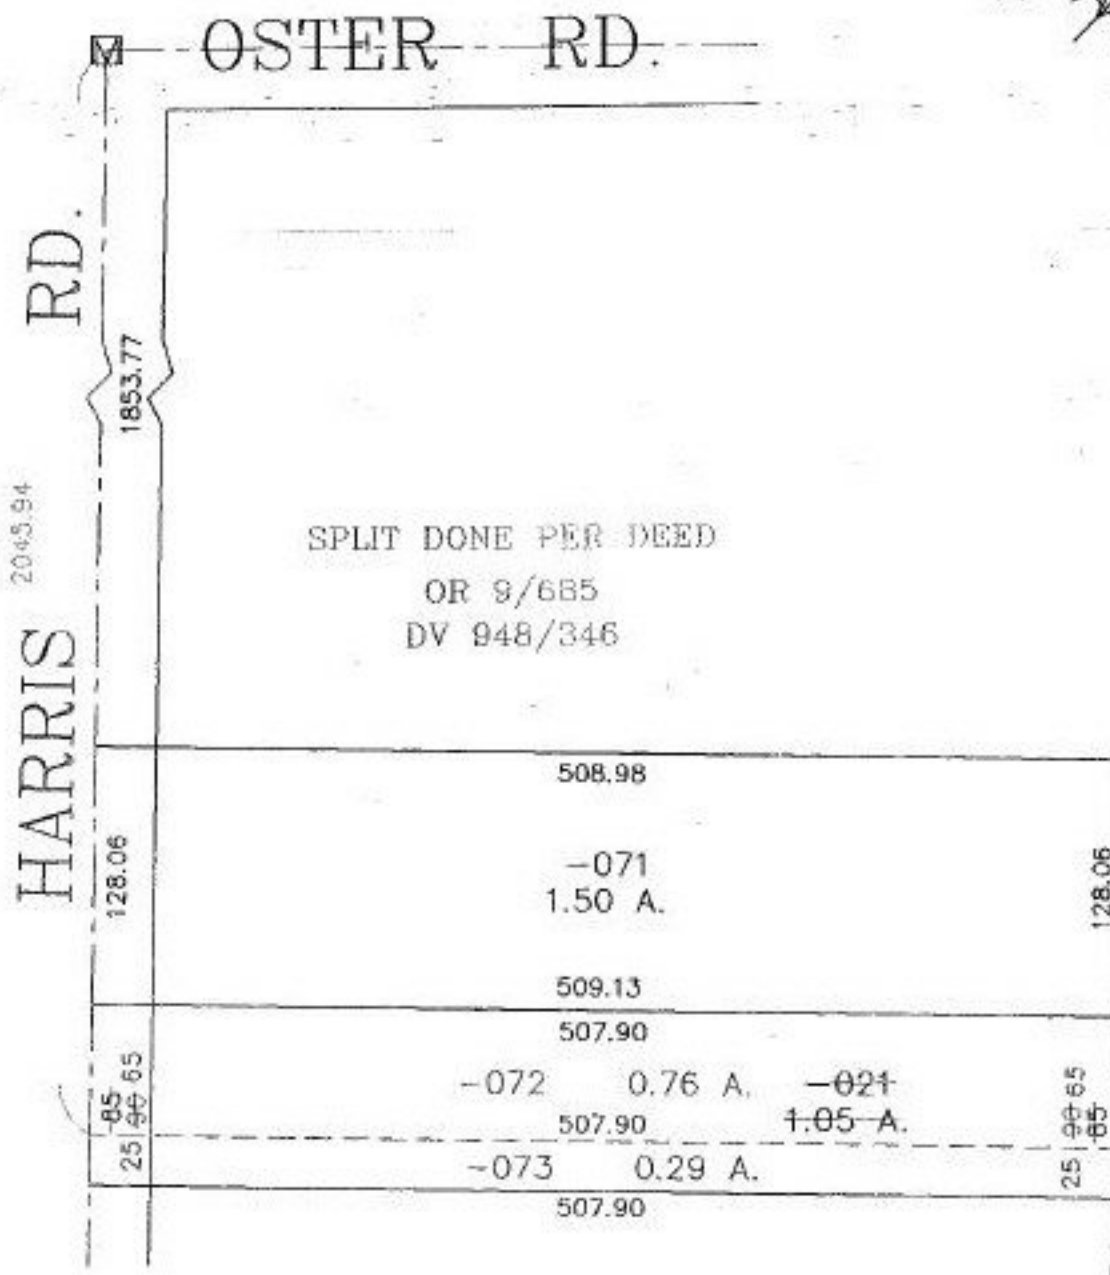

PARENT PARCEL: 03-00-024-000-021

CHILD PARCEL: 03-00-024-000-072 & -073

STARTING POINT: MON. BOX, CL OF HARRIS RD. & CL OF OSTER RD.

NO. 00143-D

UNCOMBINATION

PRIOR INSTRUMENT: DV 948/346

PRIOR INSTRUMENT: OR 9/685

SPLITS/DEEDS PROCESSED

LORAIN COUNTY TAX MAP DEPARTMENT
226 MIDDLE AVE. ELYRIA, OHIO

SURVEYED BY: NONE

CLOSURE: CAN'T RUN

MAP PAGE(S): 03-00-024-A

APPROVED BY: I. SPILLMAN DATE: 07/30/99

SCALE: 1" = 100'