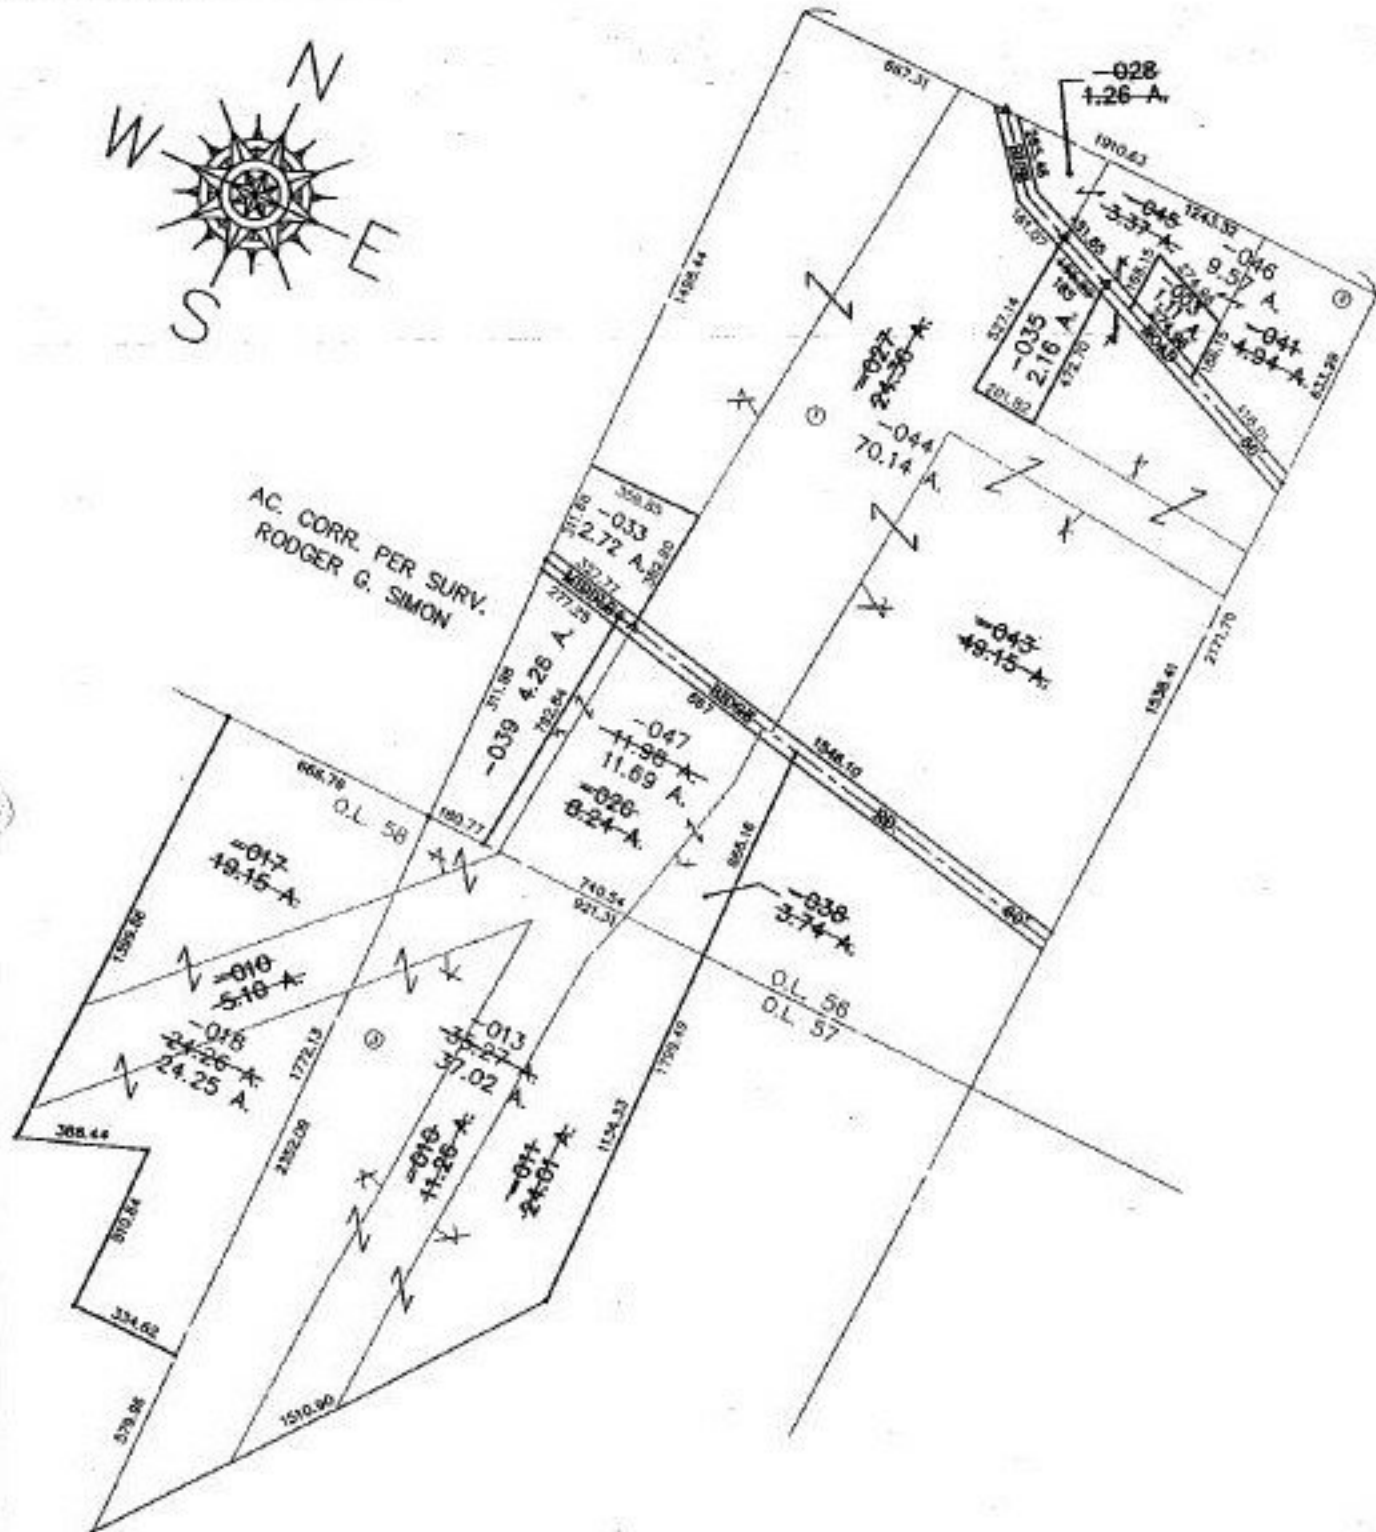

PARENT PARCEL: 01-00-056-000-027, -028, -026, 01-00-056-000-043

CHILD PARCEL: 01-00-056-000-044 THRU -047, 01-00-058-000-018 & 01-00-057-000-013

NO. 00140

STARTING POINT: C.L. MIDDLE RIDGE INT E LINE O.L. 56

SPLITS/DEEDS PROCESSED
LORAIN COUNTY TAX MAP DEPARTMENT
226 MIDDLE AVE. ELYRIA, OHIO

SURVEYED BY: RODGER G. SIMON

CLOSURE: 0.02 : 10.000

MAP PAGE(S): 1-1

APPROVED BY: DRH & TJS DATE: 7/8/99

SCALE: 1" = 600' PRIOR INSTRUMENT: #980517805