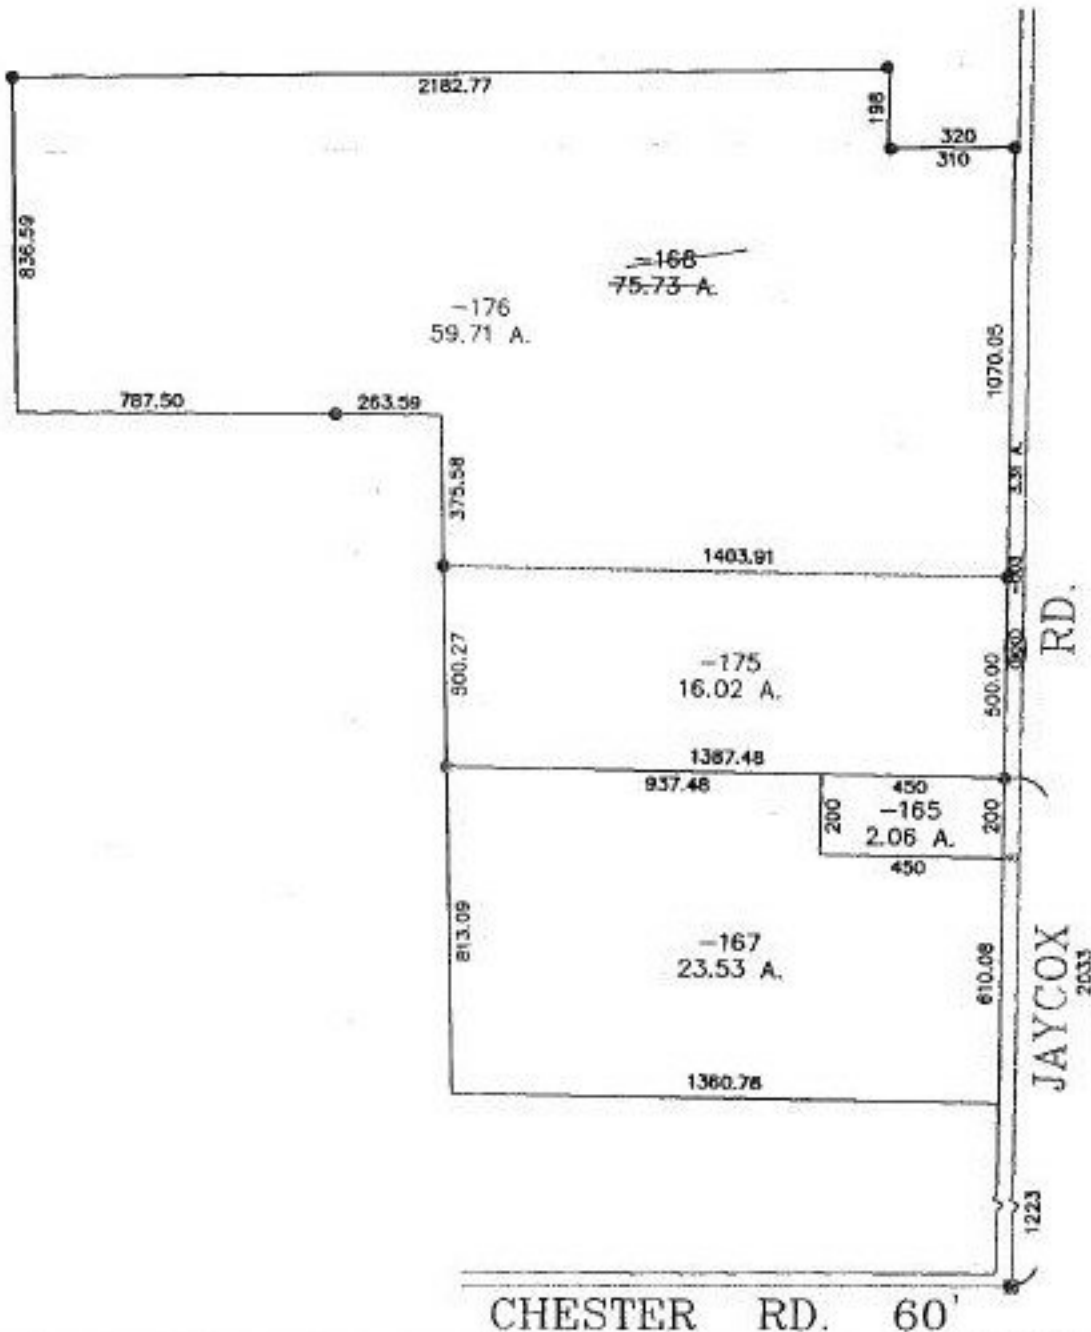

PARENT PARCEL: 04-00-021-000-168

CHILD PARCEL: 04-00-021-000-175, 176

STARTING POINT: MON. BOX, CL. OF JAYCOX RD. & CL. OF CHESTER RD.

NO. 00132

SPLITS/DEEDS PROCESSED

LORAIN COUNTY TAX MAP DEPARTMENT
226 MIDDLE AVE. ELYRIA, OHIO

SURVEYED BY: DONALD E. HIMES
 CLOSURE: 0.01 : 10,000
 MAP PAGE(S): 4-G
 APPROVED BY: DRH DATE: 6/25/99
 SCALE: 1" = 500' PRIOR INSTRUMENT: 980538176