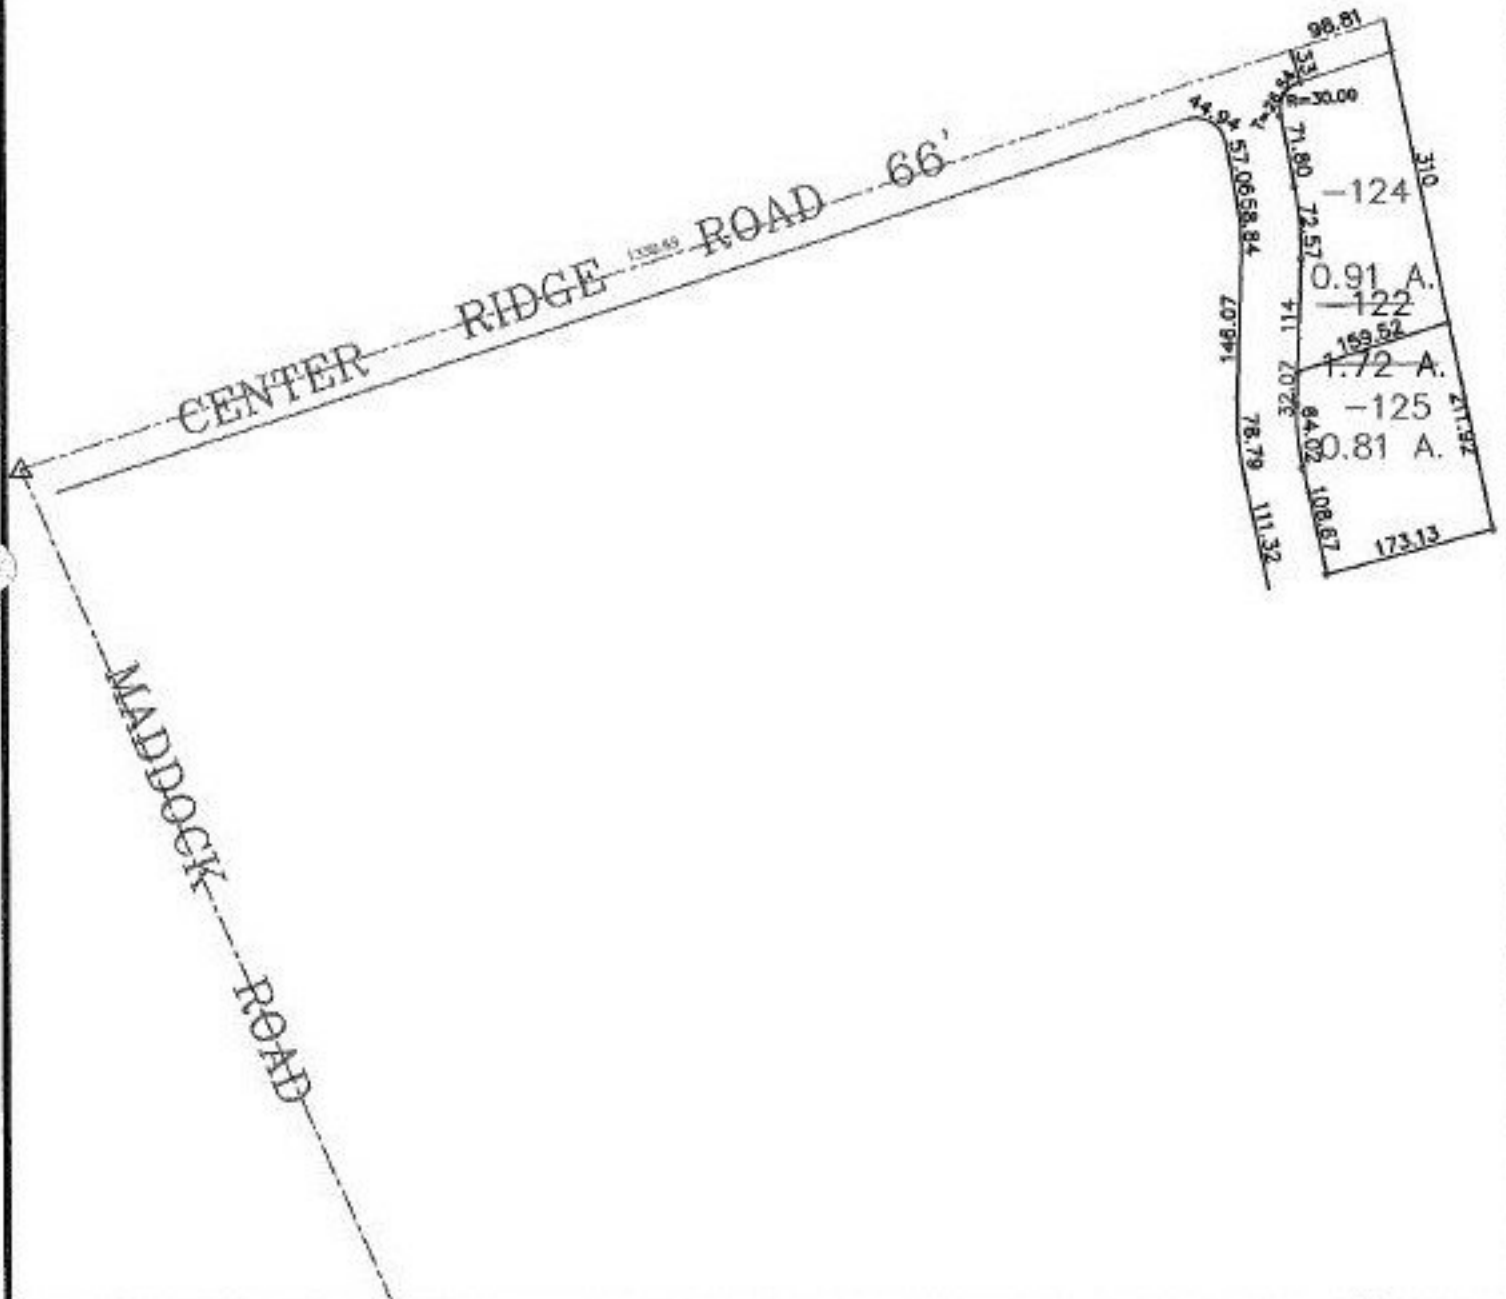

PARENT PARCEL: 07-00-028-103-122

CHILD PARCEL: 07-00-028-103-124, -125

STARTING POINT: INT C.L. MADDOCK RD AND C.L. CENTER RIDGE ROAD

NO. 00125

**SPLITS/DEEDS PROCESSED**

LORAIN COUNTY TAX MAP DEPARTMENT  
226 MIDDLE AVE. ELYRIA, OHIO

SURVEYED BY: DAVID L. FLEWELL  
 CLOSURE: 0.03 : 10,000  
 MAP PAGE(S): 7-00-028-C  
 APPROVED BY: DRH DATE: 06/22/1999  
 SCALE: 1" = 200' PRIOR INSTRUMENT: OR 1186/872