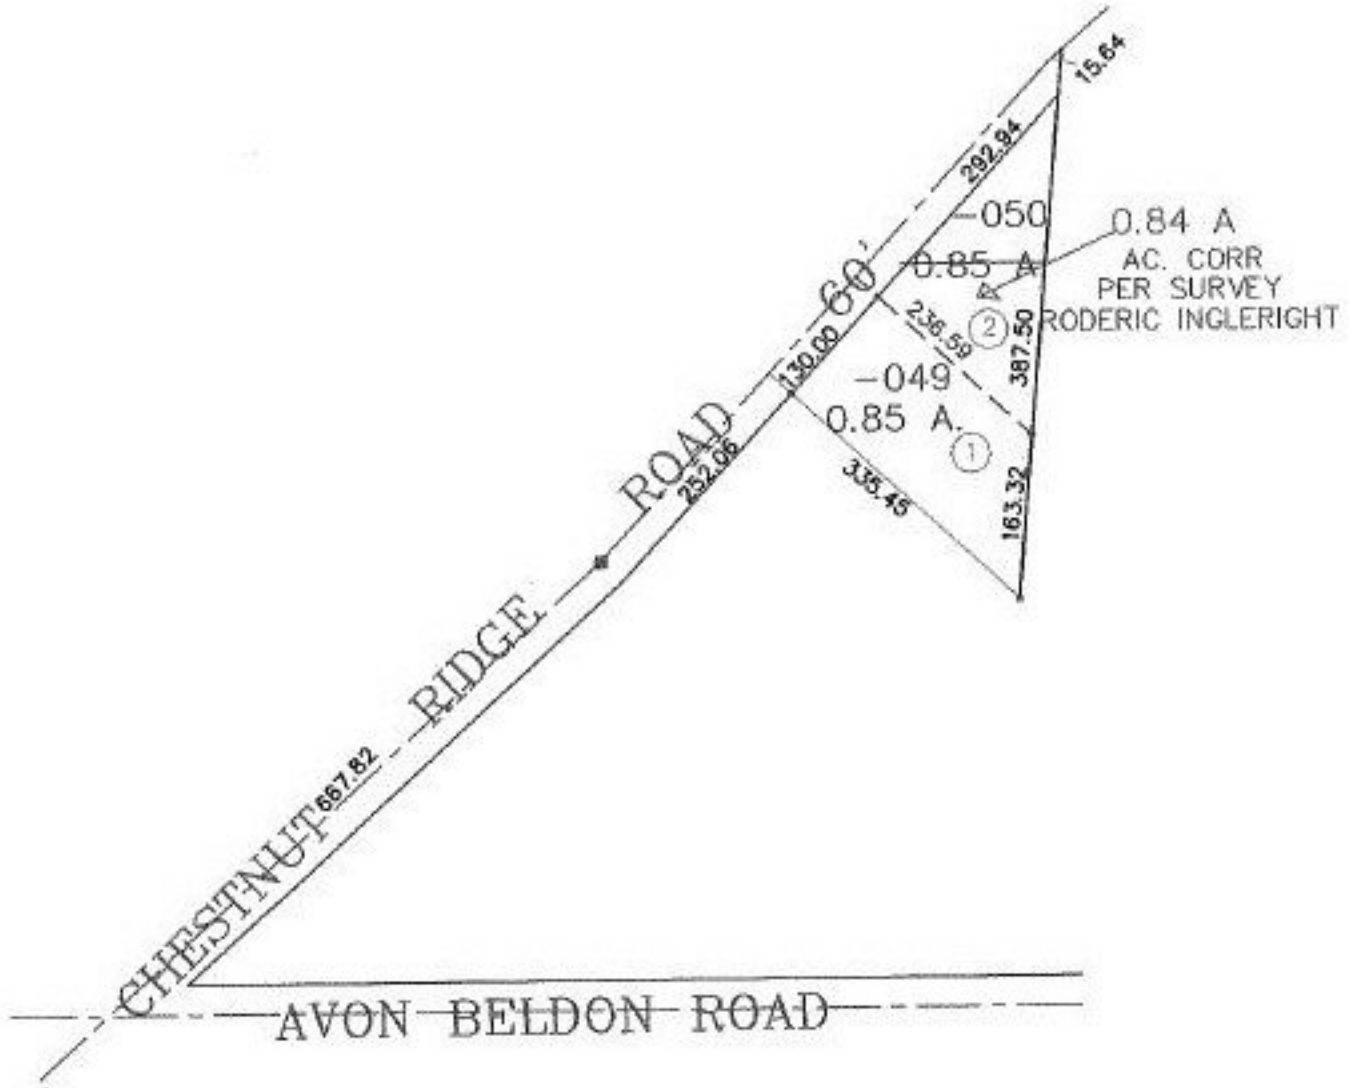

PARENT PARCEL: 07-00-023-102-047

CHILD PARCEL: 07-00-023-102-049, -050

STARTING POINT: CHESTNUT RIDGE ROAD

NO. 00123

SPLITS/DEEDS PROCESSED
LORAIN COUNTY TAX MAP DEPARTMENT
 226 MIDDLE AVE. ELYRIA, OHIO

SURVEYED BY: RODERIC INGLERIGHT
 CLOSURE: 0.01 : 10.000
 MAP PAGE(S): 07-00-023-C
 APPROVED BY: DRH DATE: 6/21/99
 SCALE: 1" = 200' PRIOR INSTRUMENT: 990601269