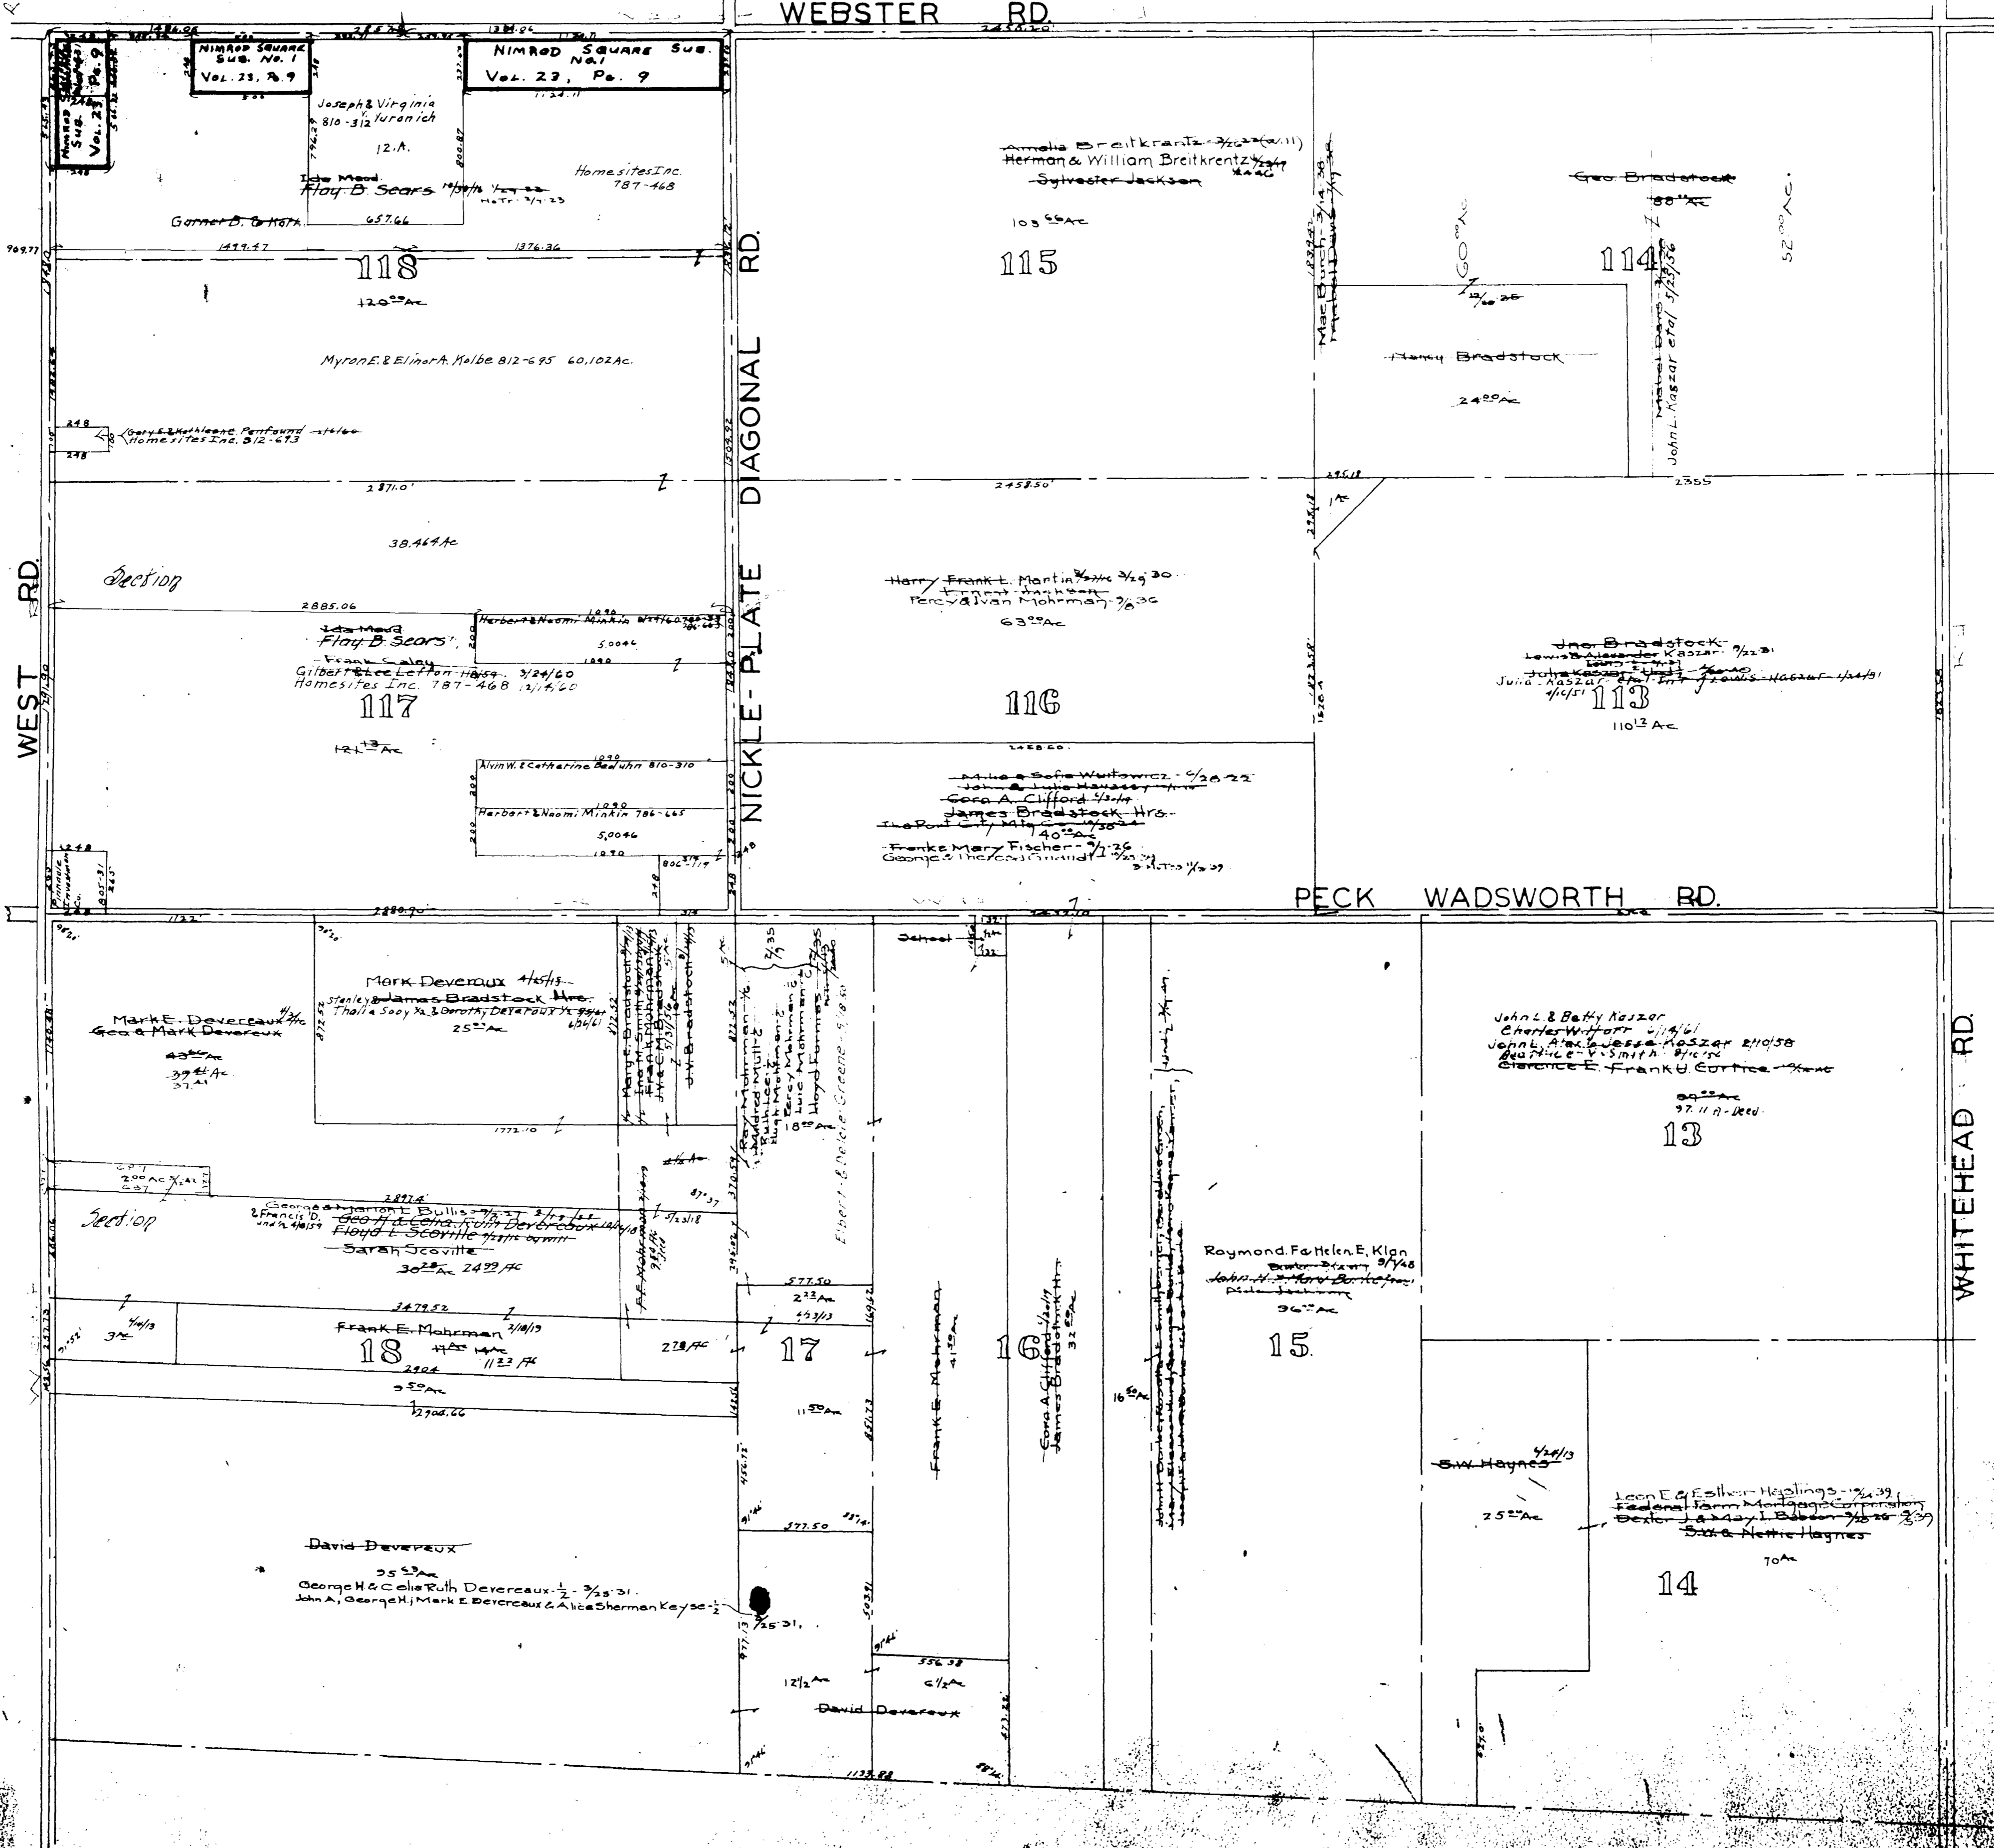

Penfield Twp.
North West Corner
Scale 1" = 400'

LaGrange Tp

Page 3

6

13 2

WHITEHEAD RD

PENFIELD TOWNSHIP

COPYRIGHT 1962
U.S. CODE, TITLE 17
LORAIN COUNTY, OHIO

Reproduced by,
Allied Microfilm Corp.
Akron, Ohio

13
Total

1