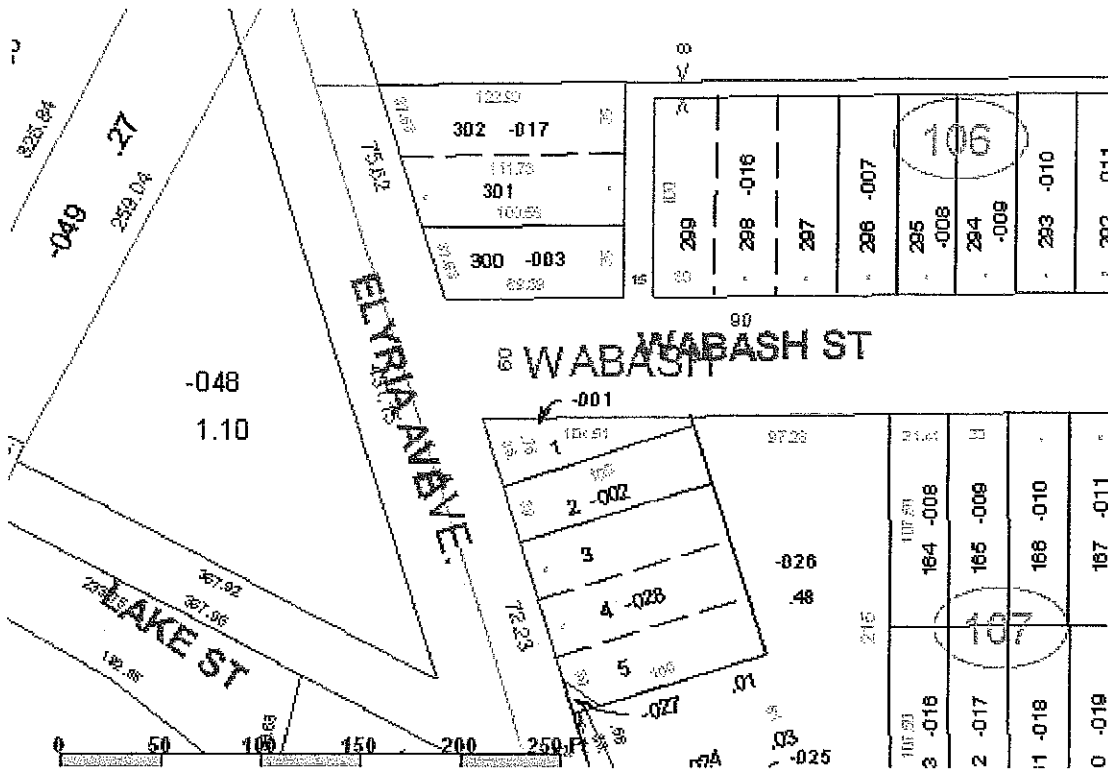

Lorain County Internet Maps
 Mark Stewart, Auditor

Centered At:

Area: 06

Tract: 21

Original Lot: 005

Map current as of 10/4/04.

LORAIN COUNTY COMMISSIONERS
 226 MIDDLE AVENUE 4TH FL
 ELYRIA, OH 44035