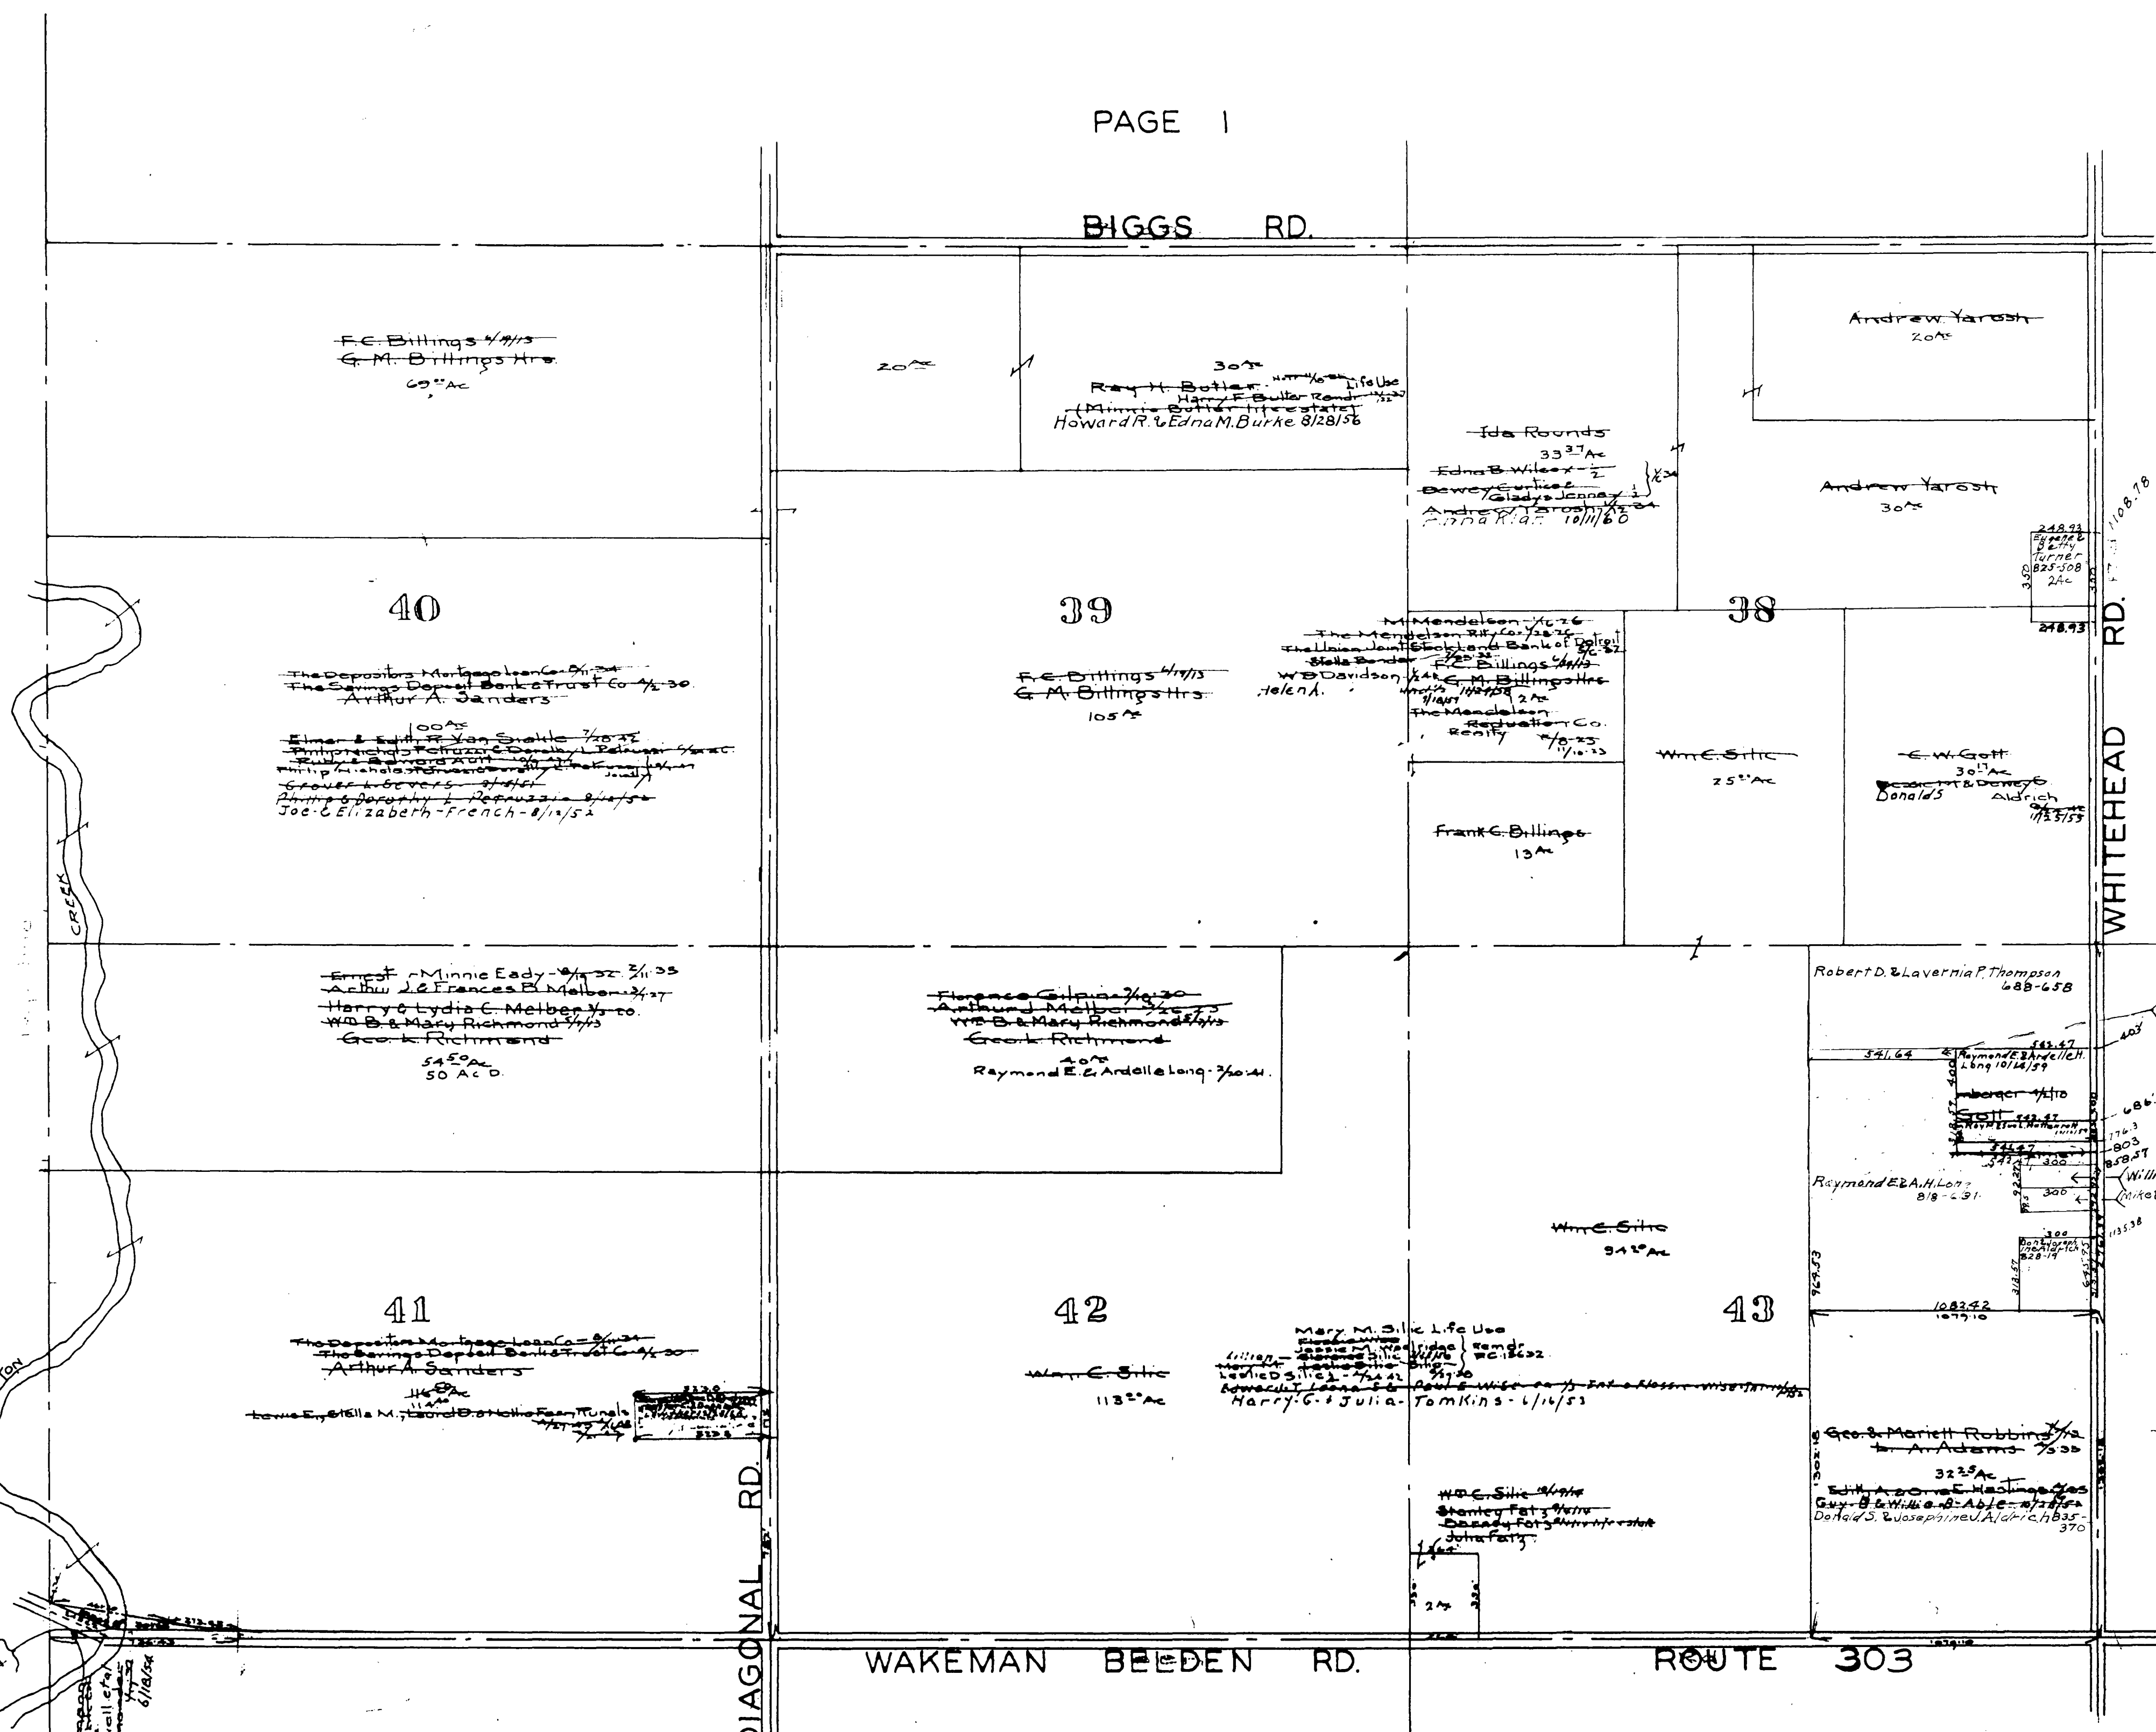

PAGE 1

BIGGS RD.

LaGrange Twp  
West Middle Part  
Scale 1" = 400'

PAGE 14

PITTSFIELD TWP

PAGE 9

PAGE 7

MAP OF  
LAGRANGE TOWNSHIP

COPYRIGHT 1962  
U.S. CODE, TITLE 17  
LORAIN COUNTY, OHIO  
Reproduced by,  
Allied Microfilm Corp.  
Akron, Ohio