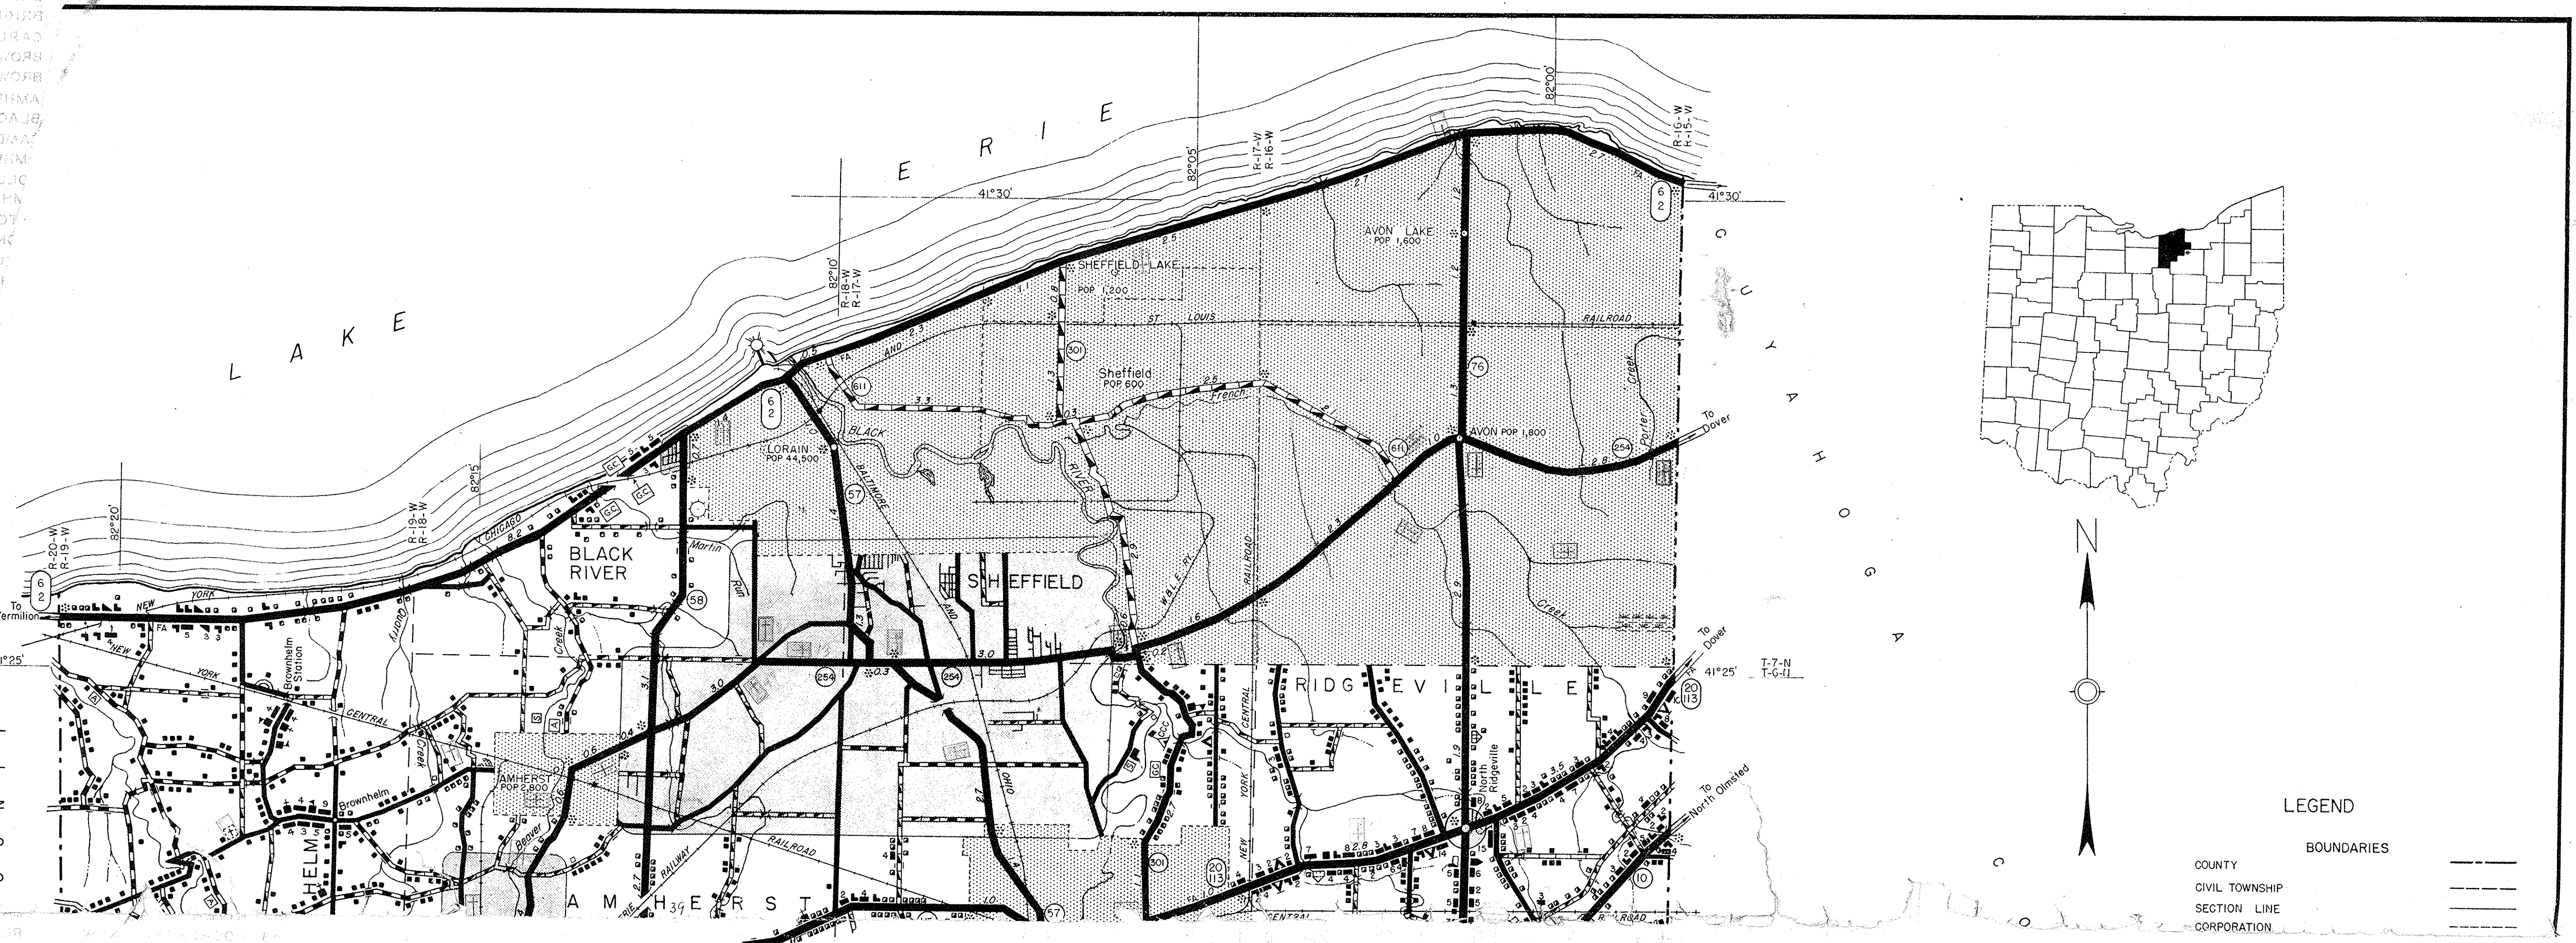

MAP OF LORAIN COUNTY

TOWNSHIP
AVON LAKE VILLAGE
AVON
HUNTINGTON
ROCHESTER
GRATON
BRAYTON
CARLISLE
BROWNHEIM
AMHERST
BLACK RIVER
LORAIN
RIDGEVILLE
HELM
AMHERST
LORAIN
RIDGEVILLE
HELM
AMHERST

CITY
LORAIN
RIDGEVILLE
HELM
AMHERST

BRAYTON
CARLISLE
BROWNHEIM
AMHERST
BLACK RIVER
LORAIN
RIDGEVILLE
HELM
AMHERST

LEGEND

COUNTY BOUNDARIES	———
CIVIL TOWNSHIP BOUNDARIES	———
SECTION LINE	———
CORPORATION	———