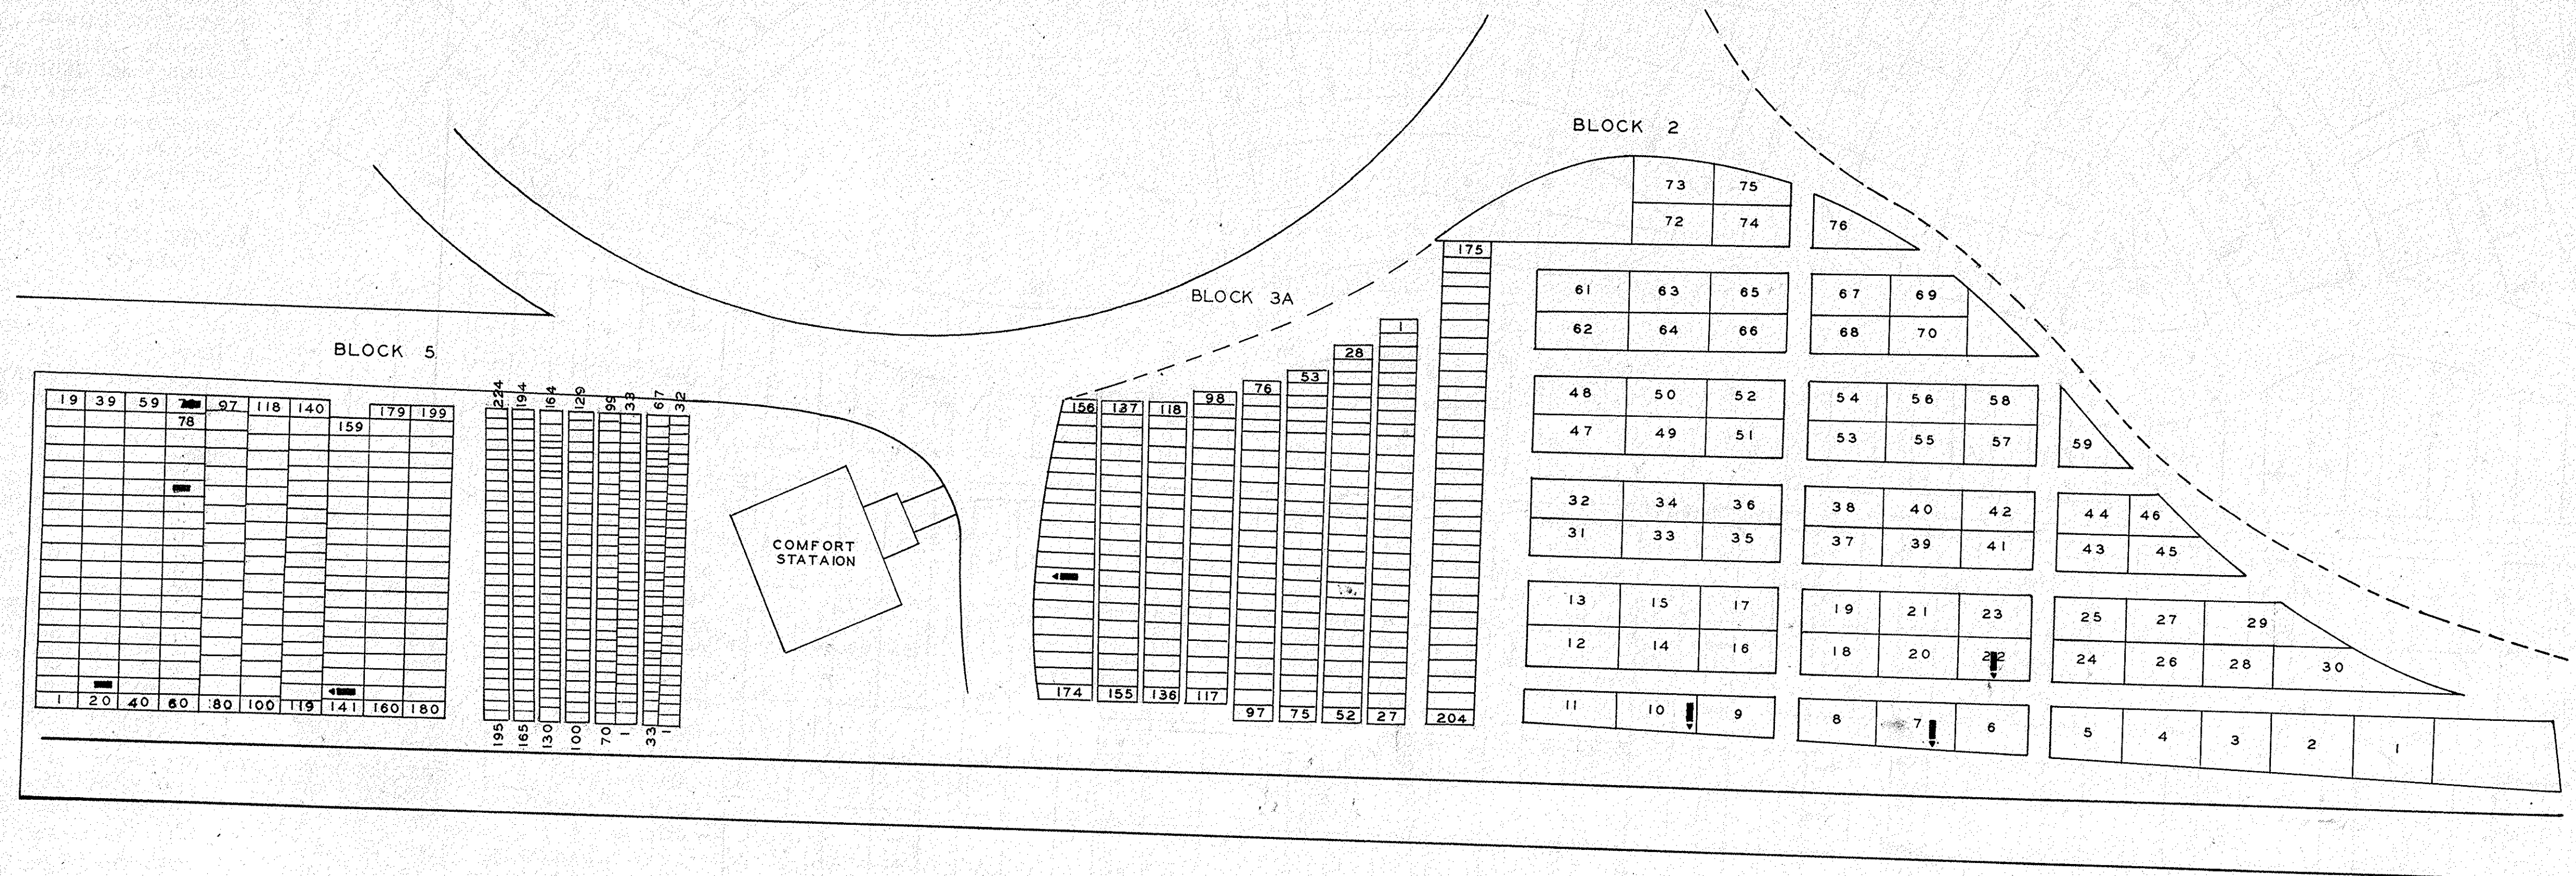

BLOCK 2			
NAME	LOT	GRAVE	WAR
LEWIS MILTON	R 8	167	19 ✓
LUTCH CHAS. O.	7	2	19 ✓
SCHULTZ ARTHUR	22	3	31 ✓
SMITH FREDERICK	10	5	19 ✓

BLOCK 5			
BURDUE CHARLES LEE	21	25	✓
PARKER CHARLES	73	19	✓
BANKS OLIVER	142	31	✓

BLOCKS 2 - 3A - 5
SCALE 1" = 20'