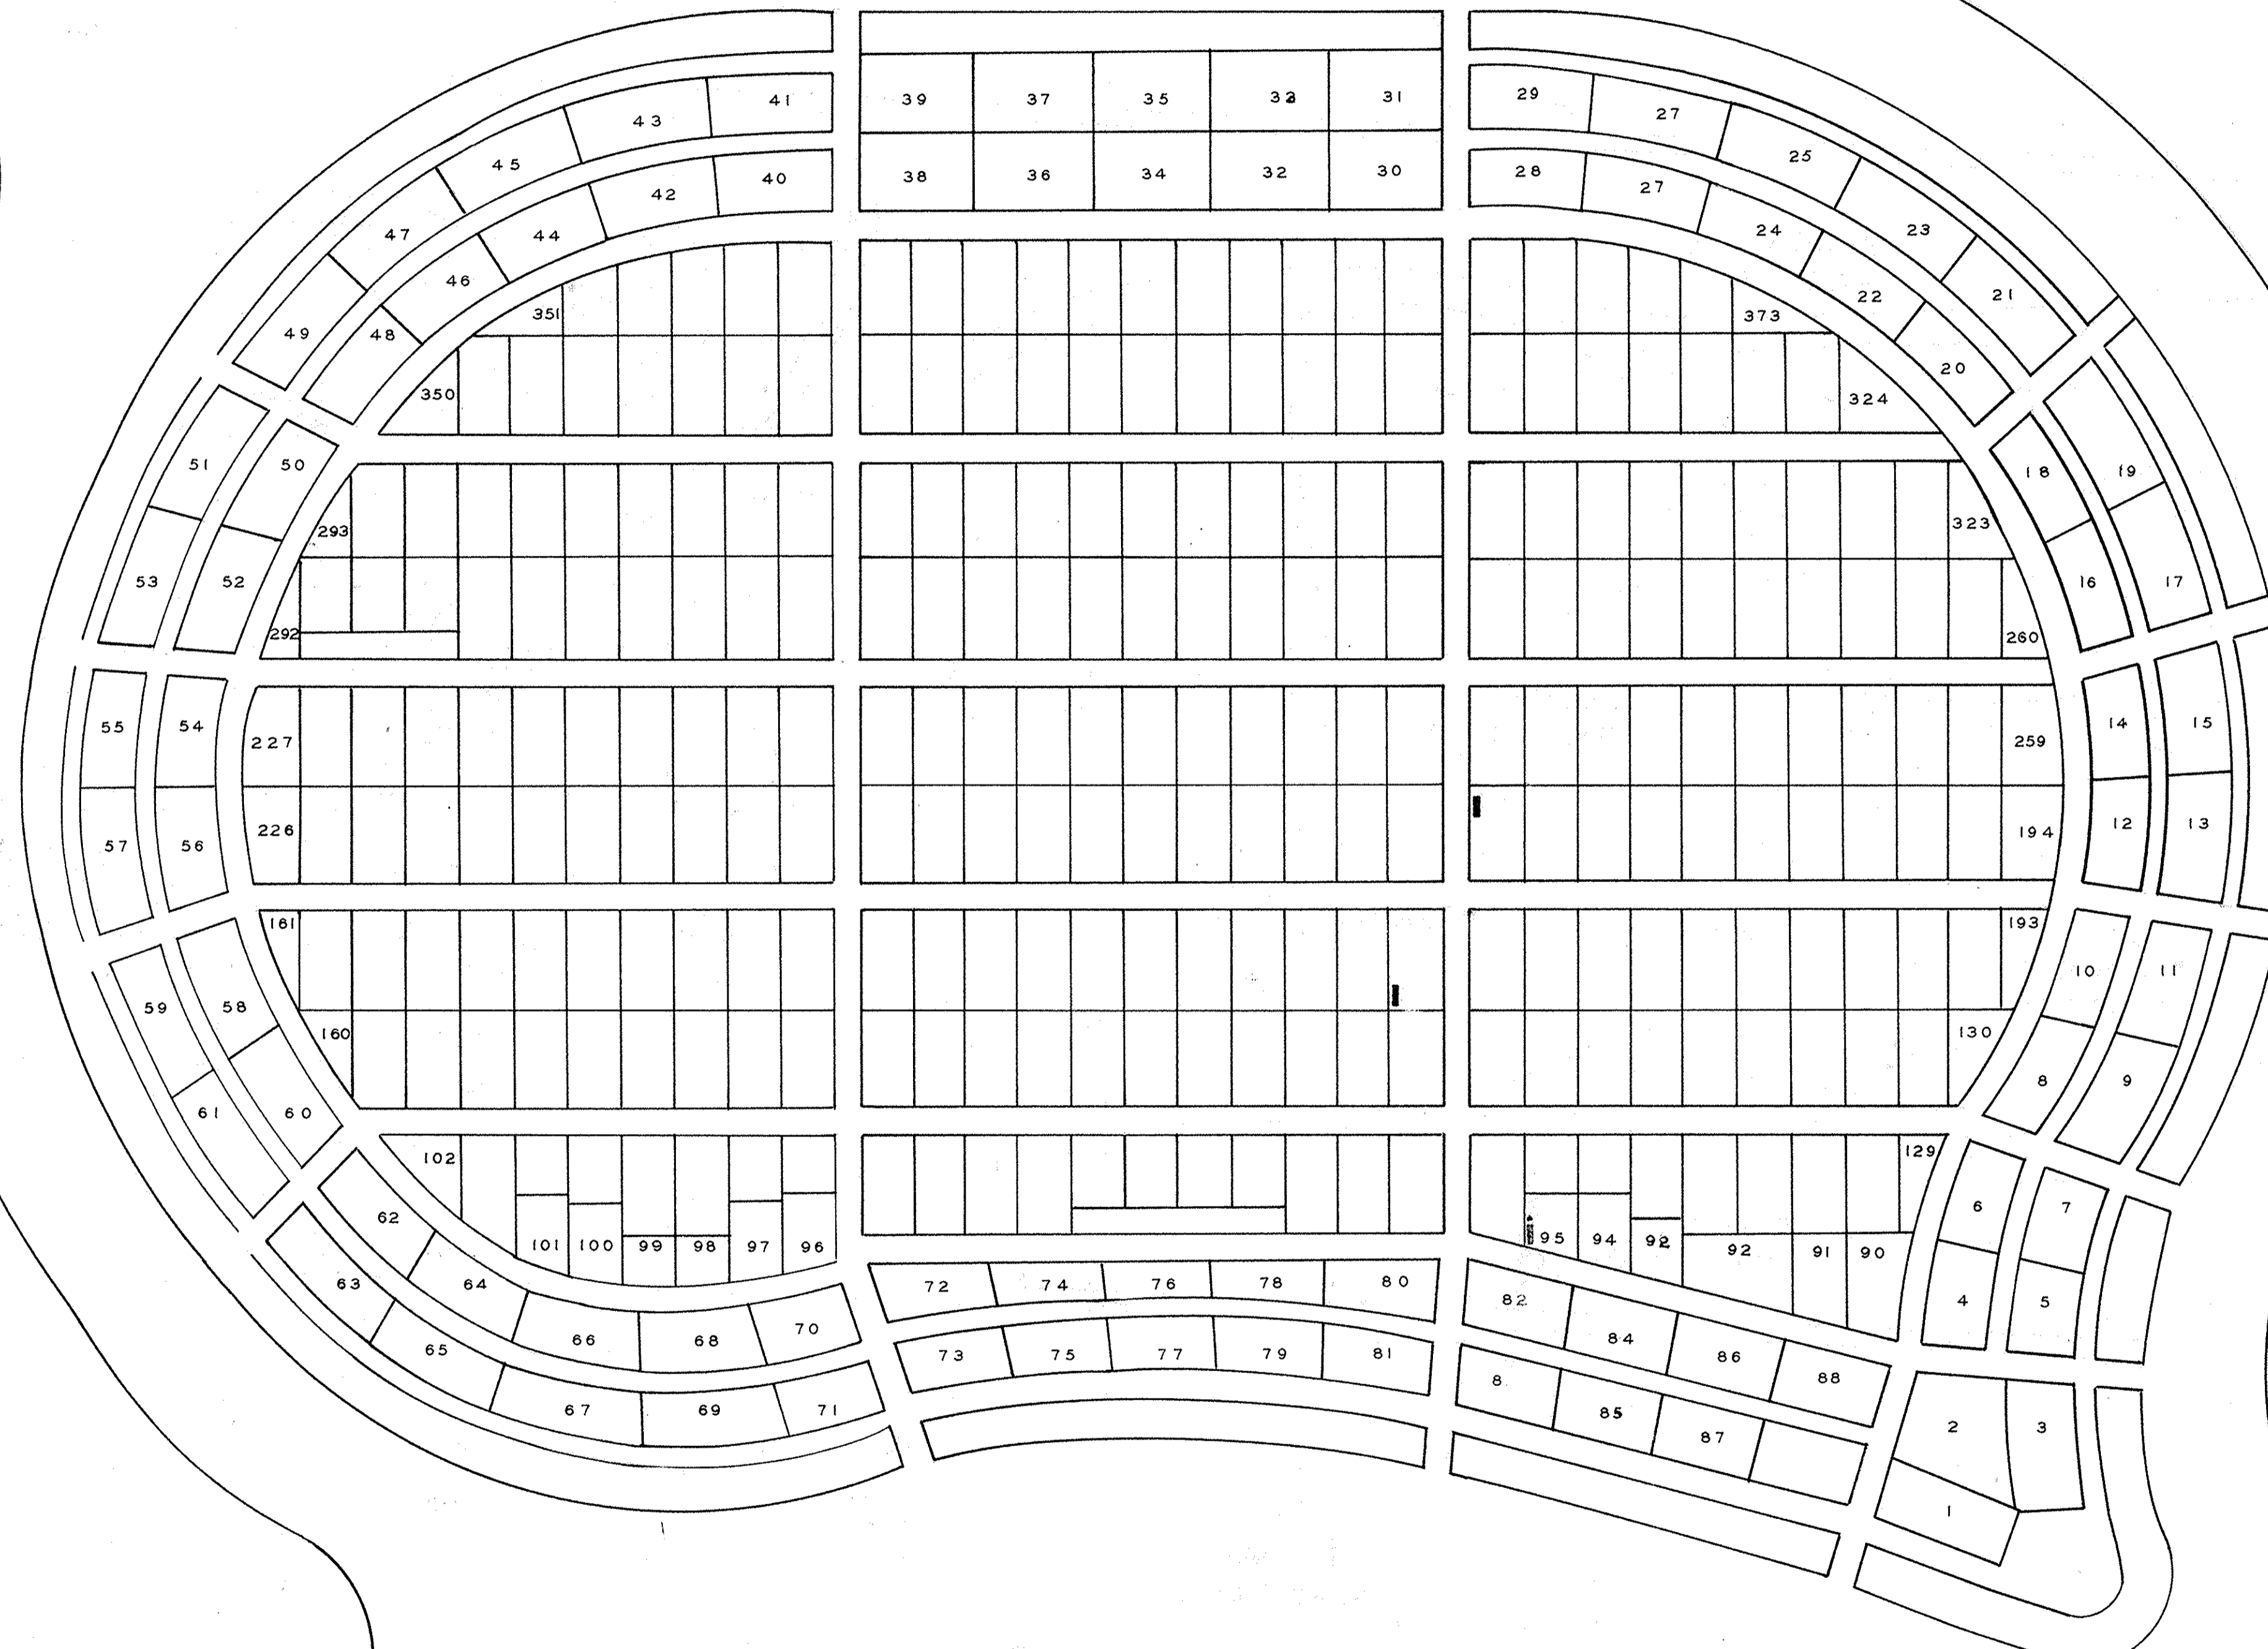

SECTION	A		
NAME	LOT	GRAVE	WAR
METZLER JOSEPH	204	5	25
MULLER CARL F	95	2	25
WEST WILLIAM W	182	1	25

SECTION A

SECTION - A
SCALE 1" = 20'