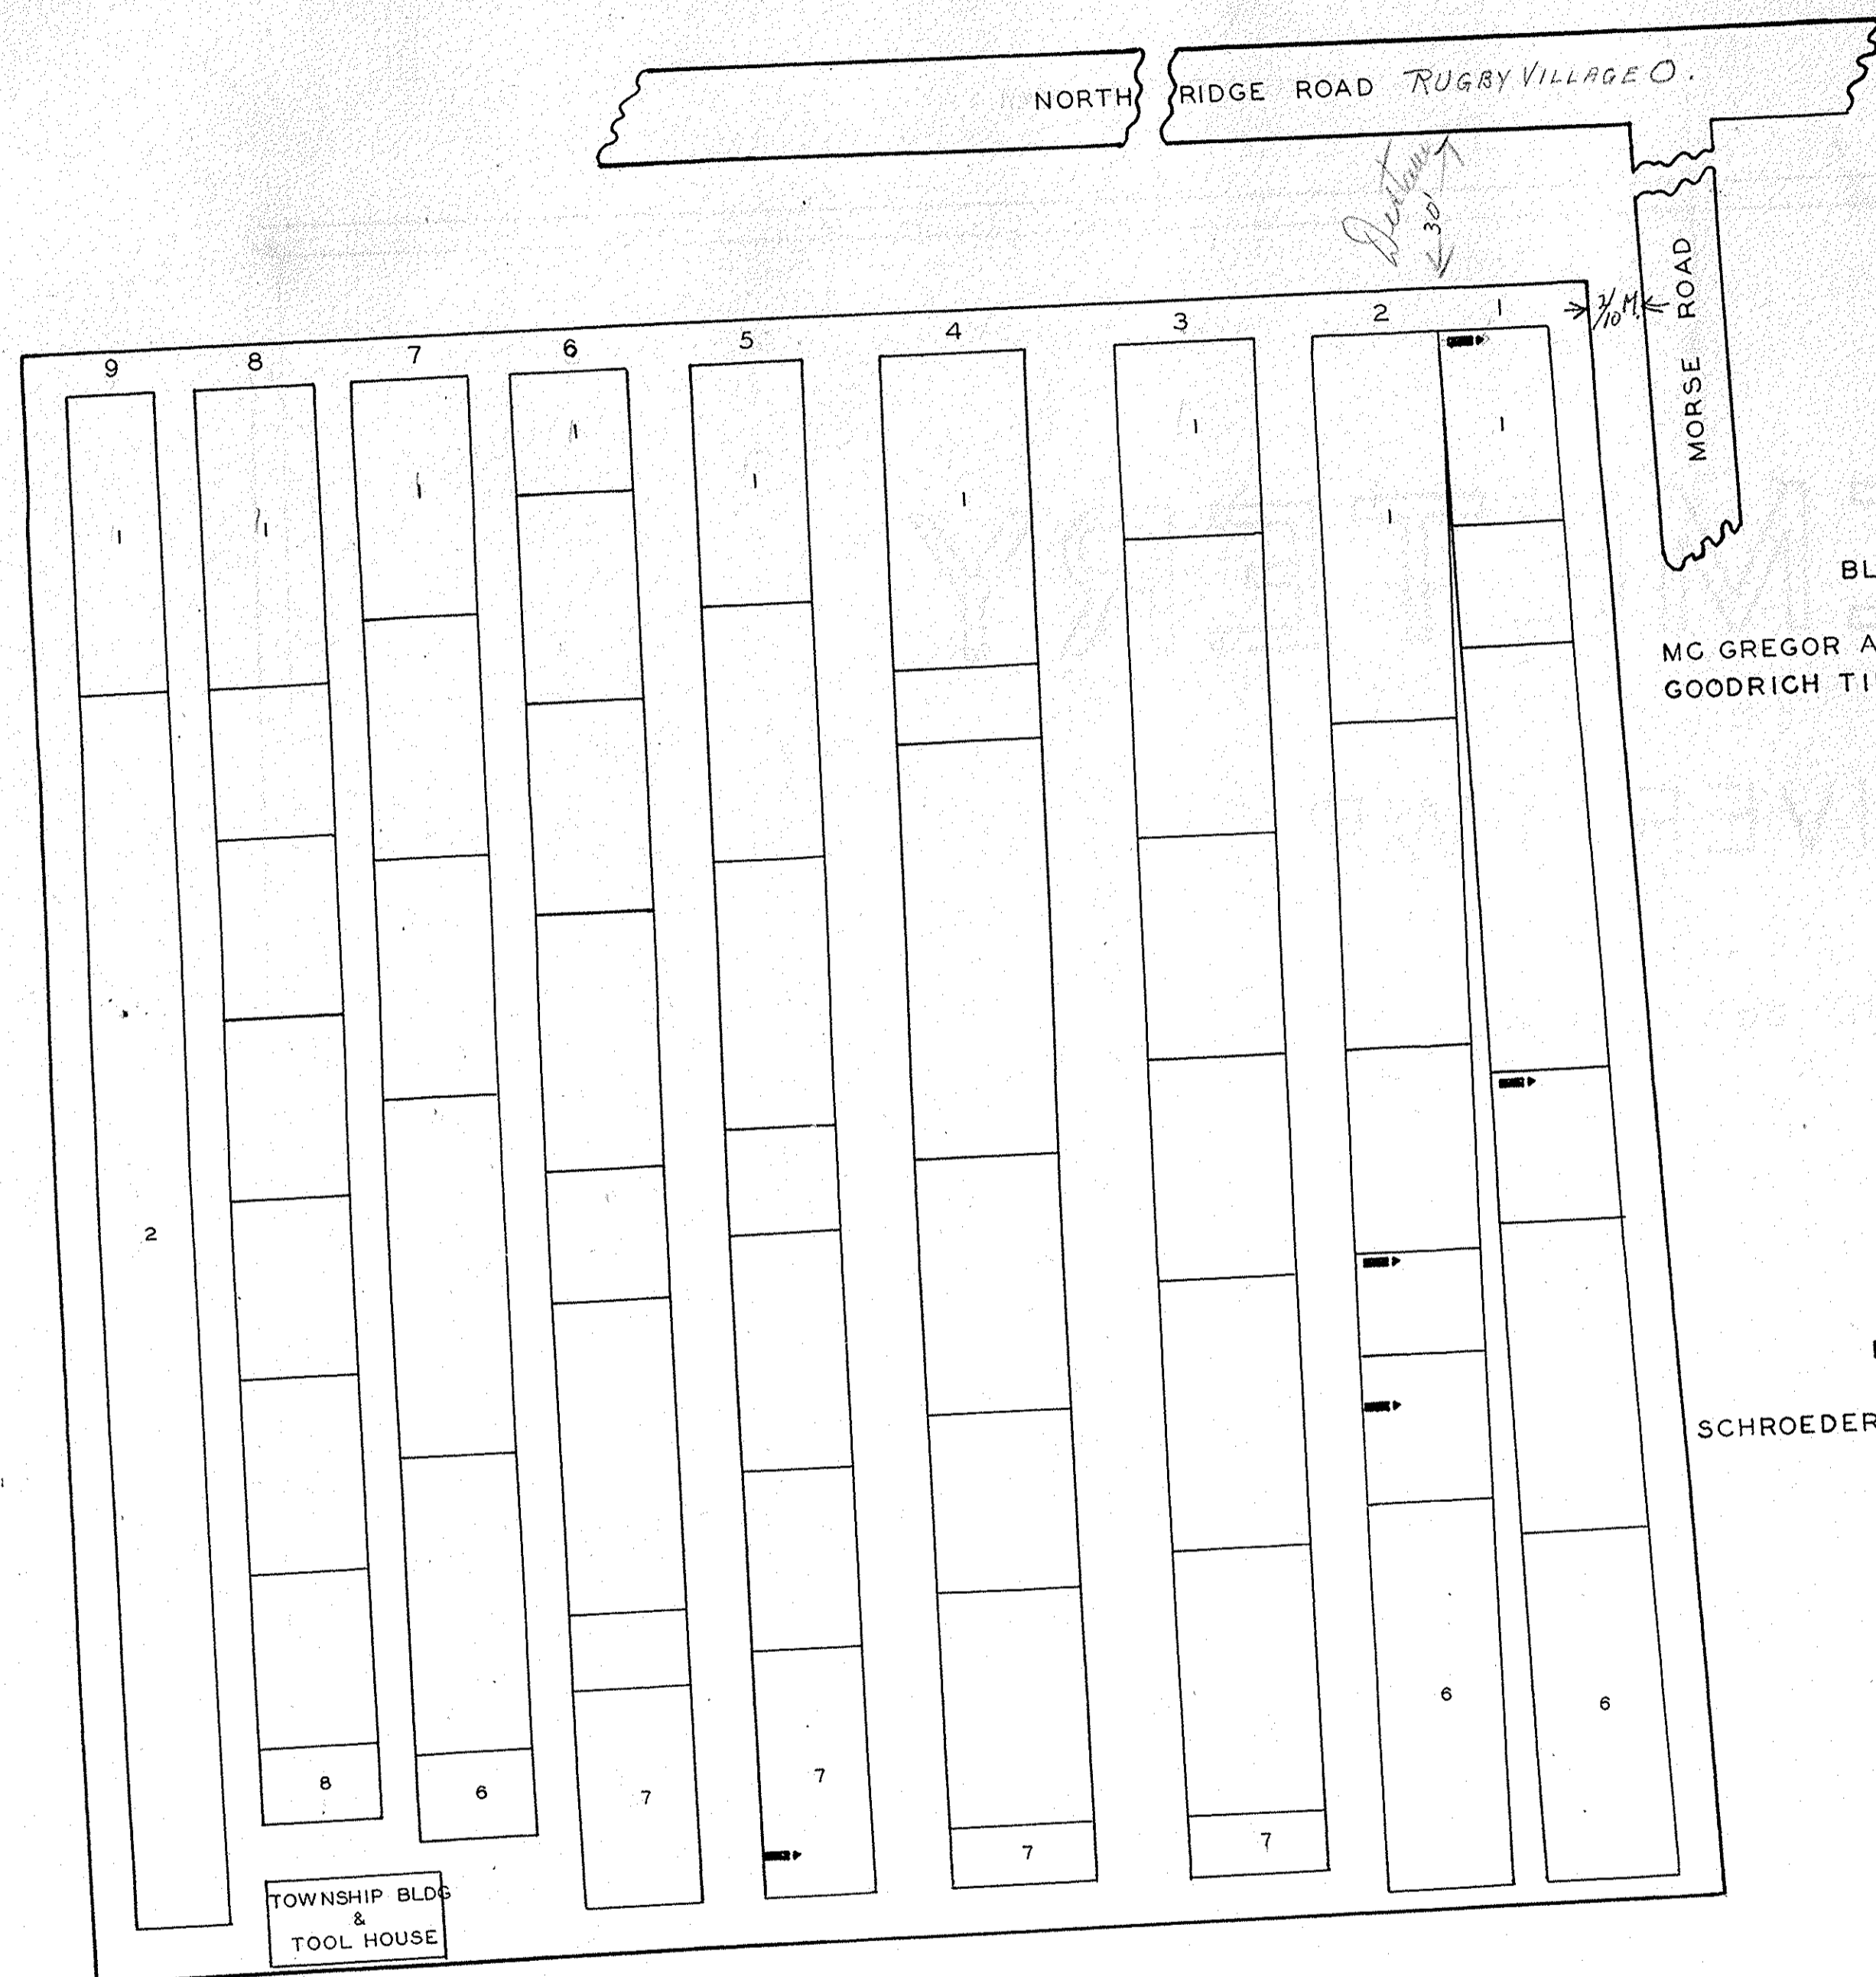

BLOCK 1
 NAME LOT GRAVE WAR
 ALLEN ROBERT 1 1 19
 MC GREGOR ADOLPHUS 4 1 19

BLOCK 2
 MC GREGOR ANDREW 5 2 19
 GOODRICH TIMOTHY L 4 1 19

BLOCK 5
 SCHROEDER GUSTAV H 7 7 19

No 11

BROWNHELM TWP
 LORAIN CO. BROWNHELM TWP
 OFFICIAL PROJECT NOS 465-42-3-467
 LEGEND HISTORY
 (19) CIVIL WAR
 SCALE 1" = 10' .17 ACRES

No 12

BUCKEYE QUARRY
 LORAIN CO. AMHERST TWP
 OFFICIAL PROJECT NOS 465-42-3-467
 LEGEND HISTORY
 SCALE 1" = 5' .04 ACRES