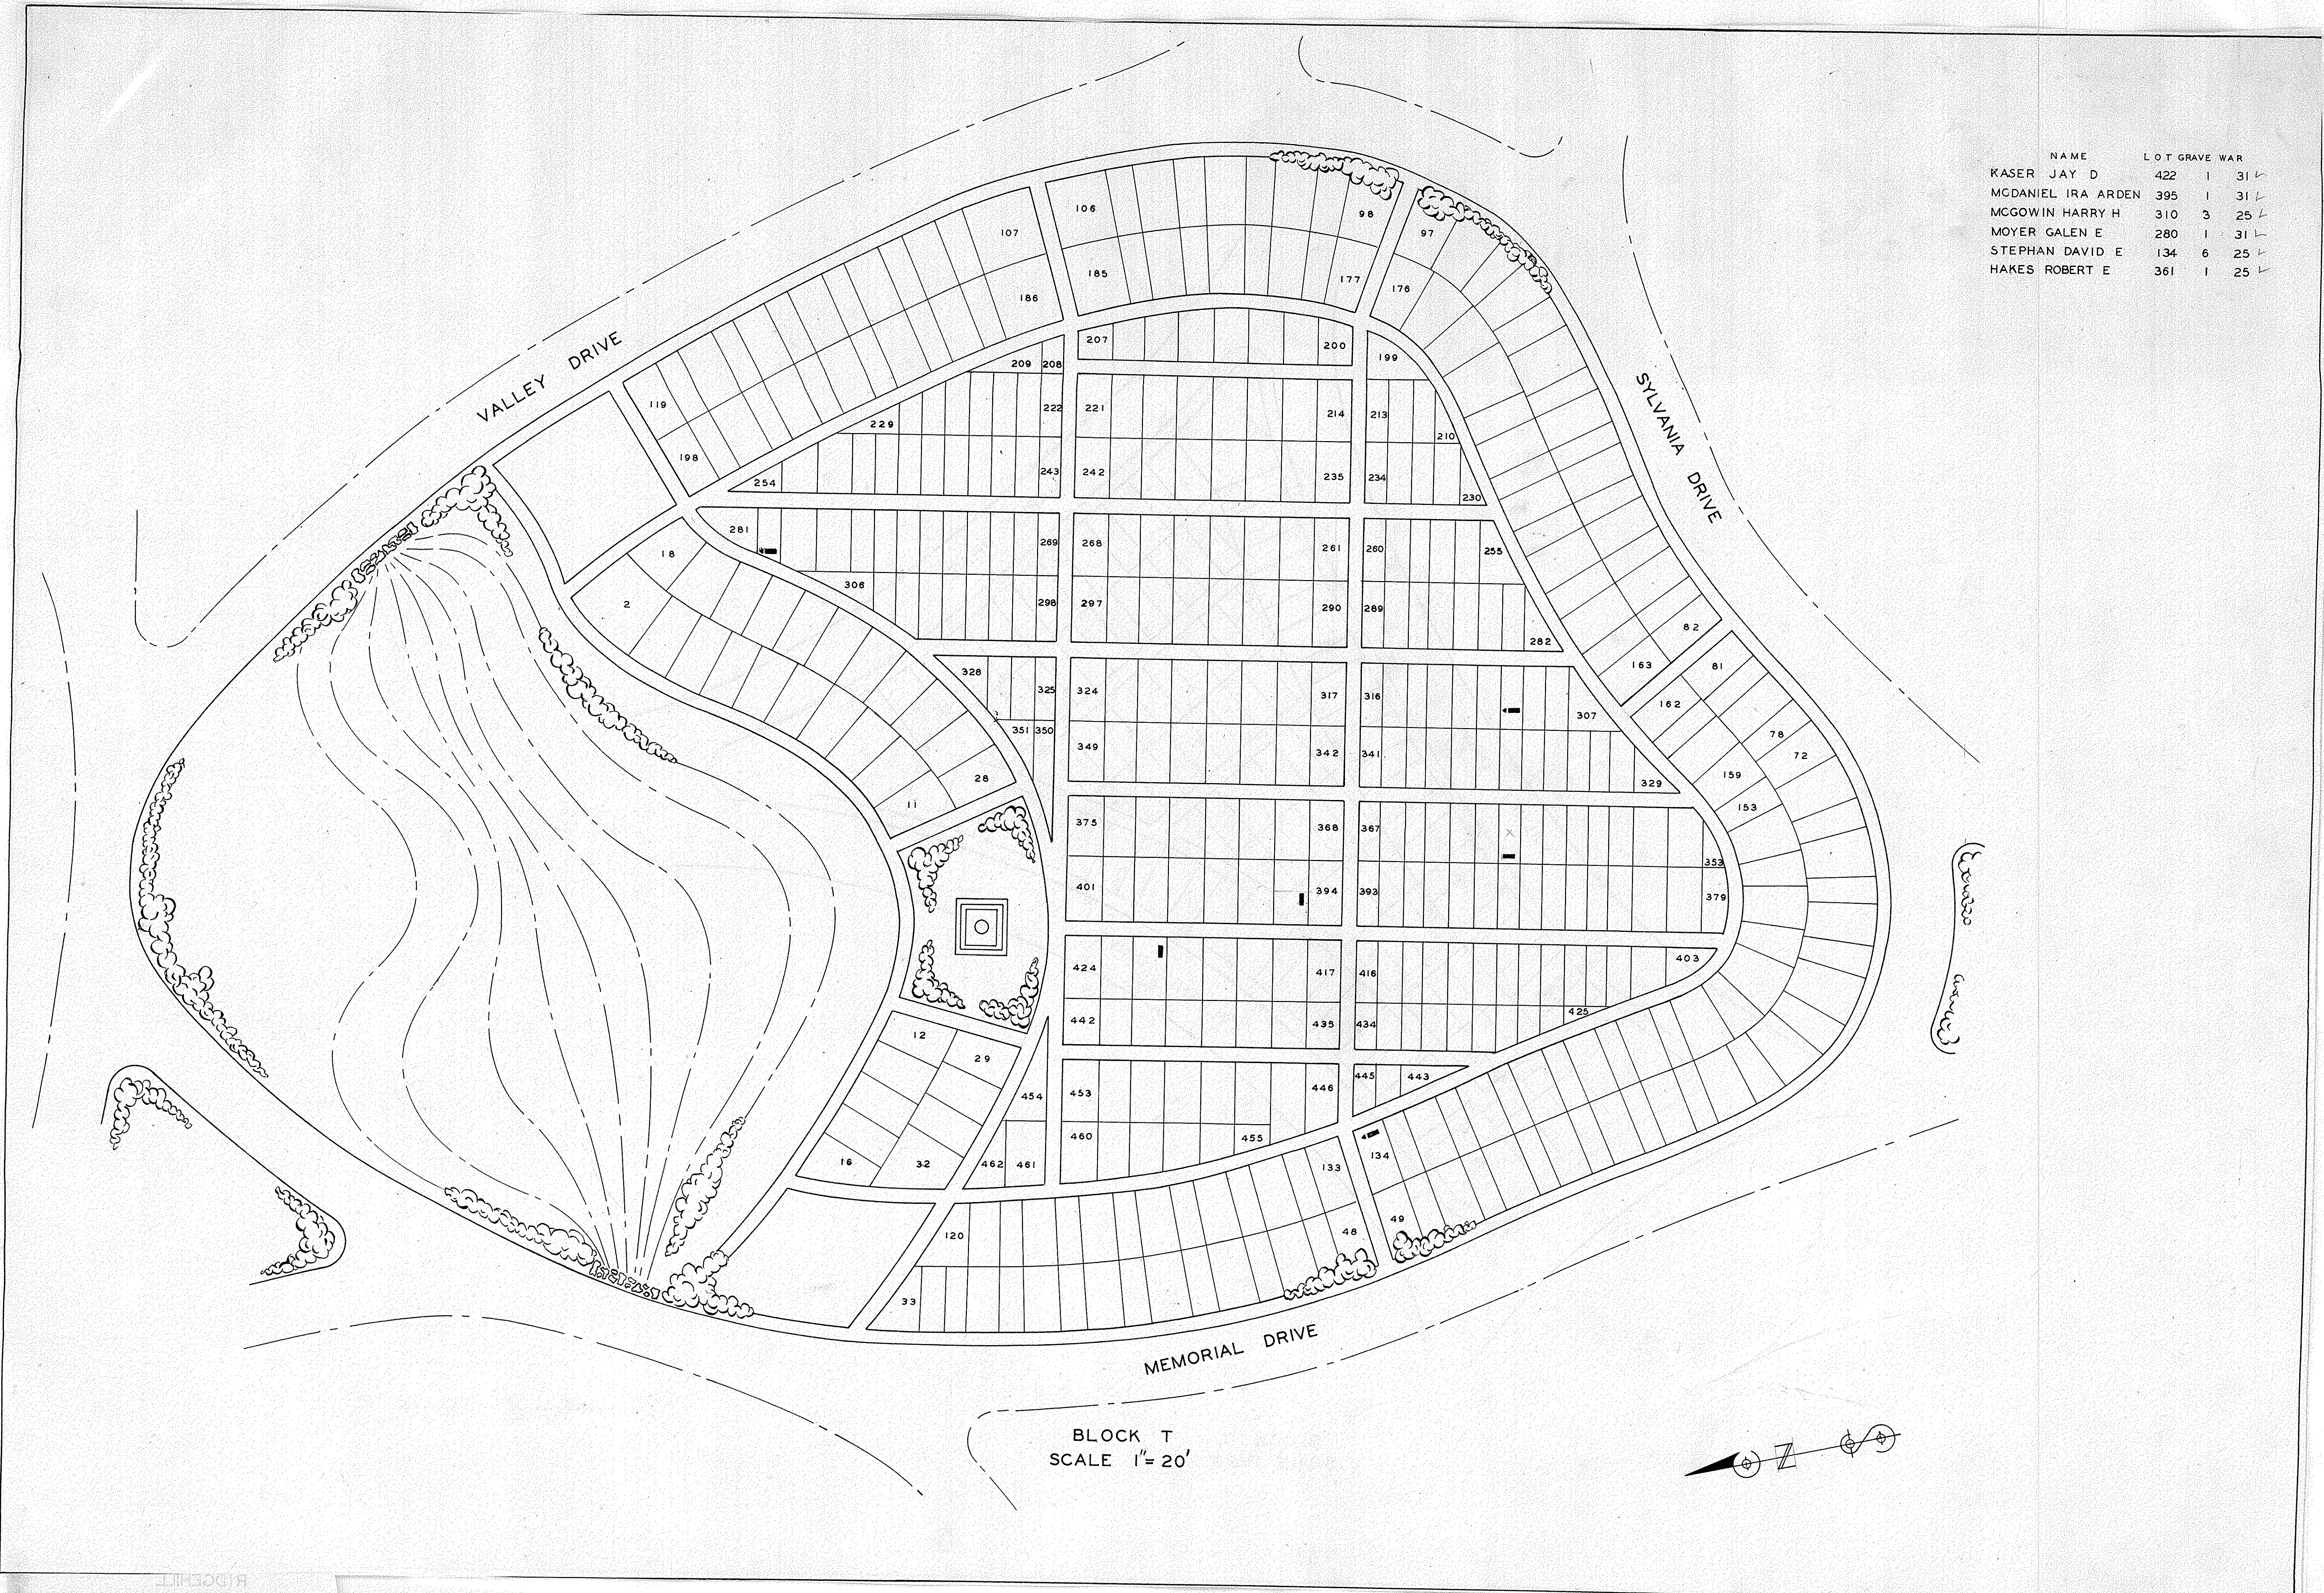

NAME	LOT	GRAVE	WAR
KASER JAY D	422	1	31
MCDANIEL IRA ARDEN	395	1	31
MCGOWIN HARRY H	310	3	25
MOYER GALEN E	280	1	31
STEPHAN DAVID E	134	6	25
HAKES ROBERT E	361	1	25

BLOCK T  
SCALE 1" = 20'