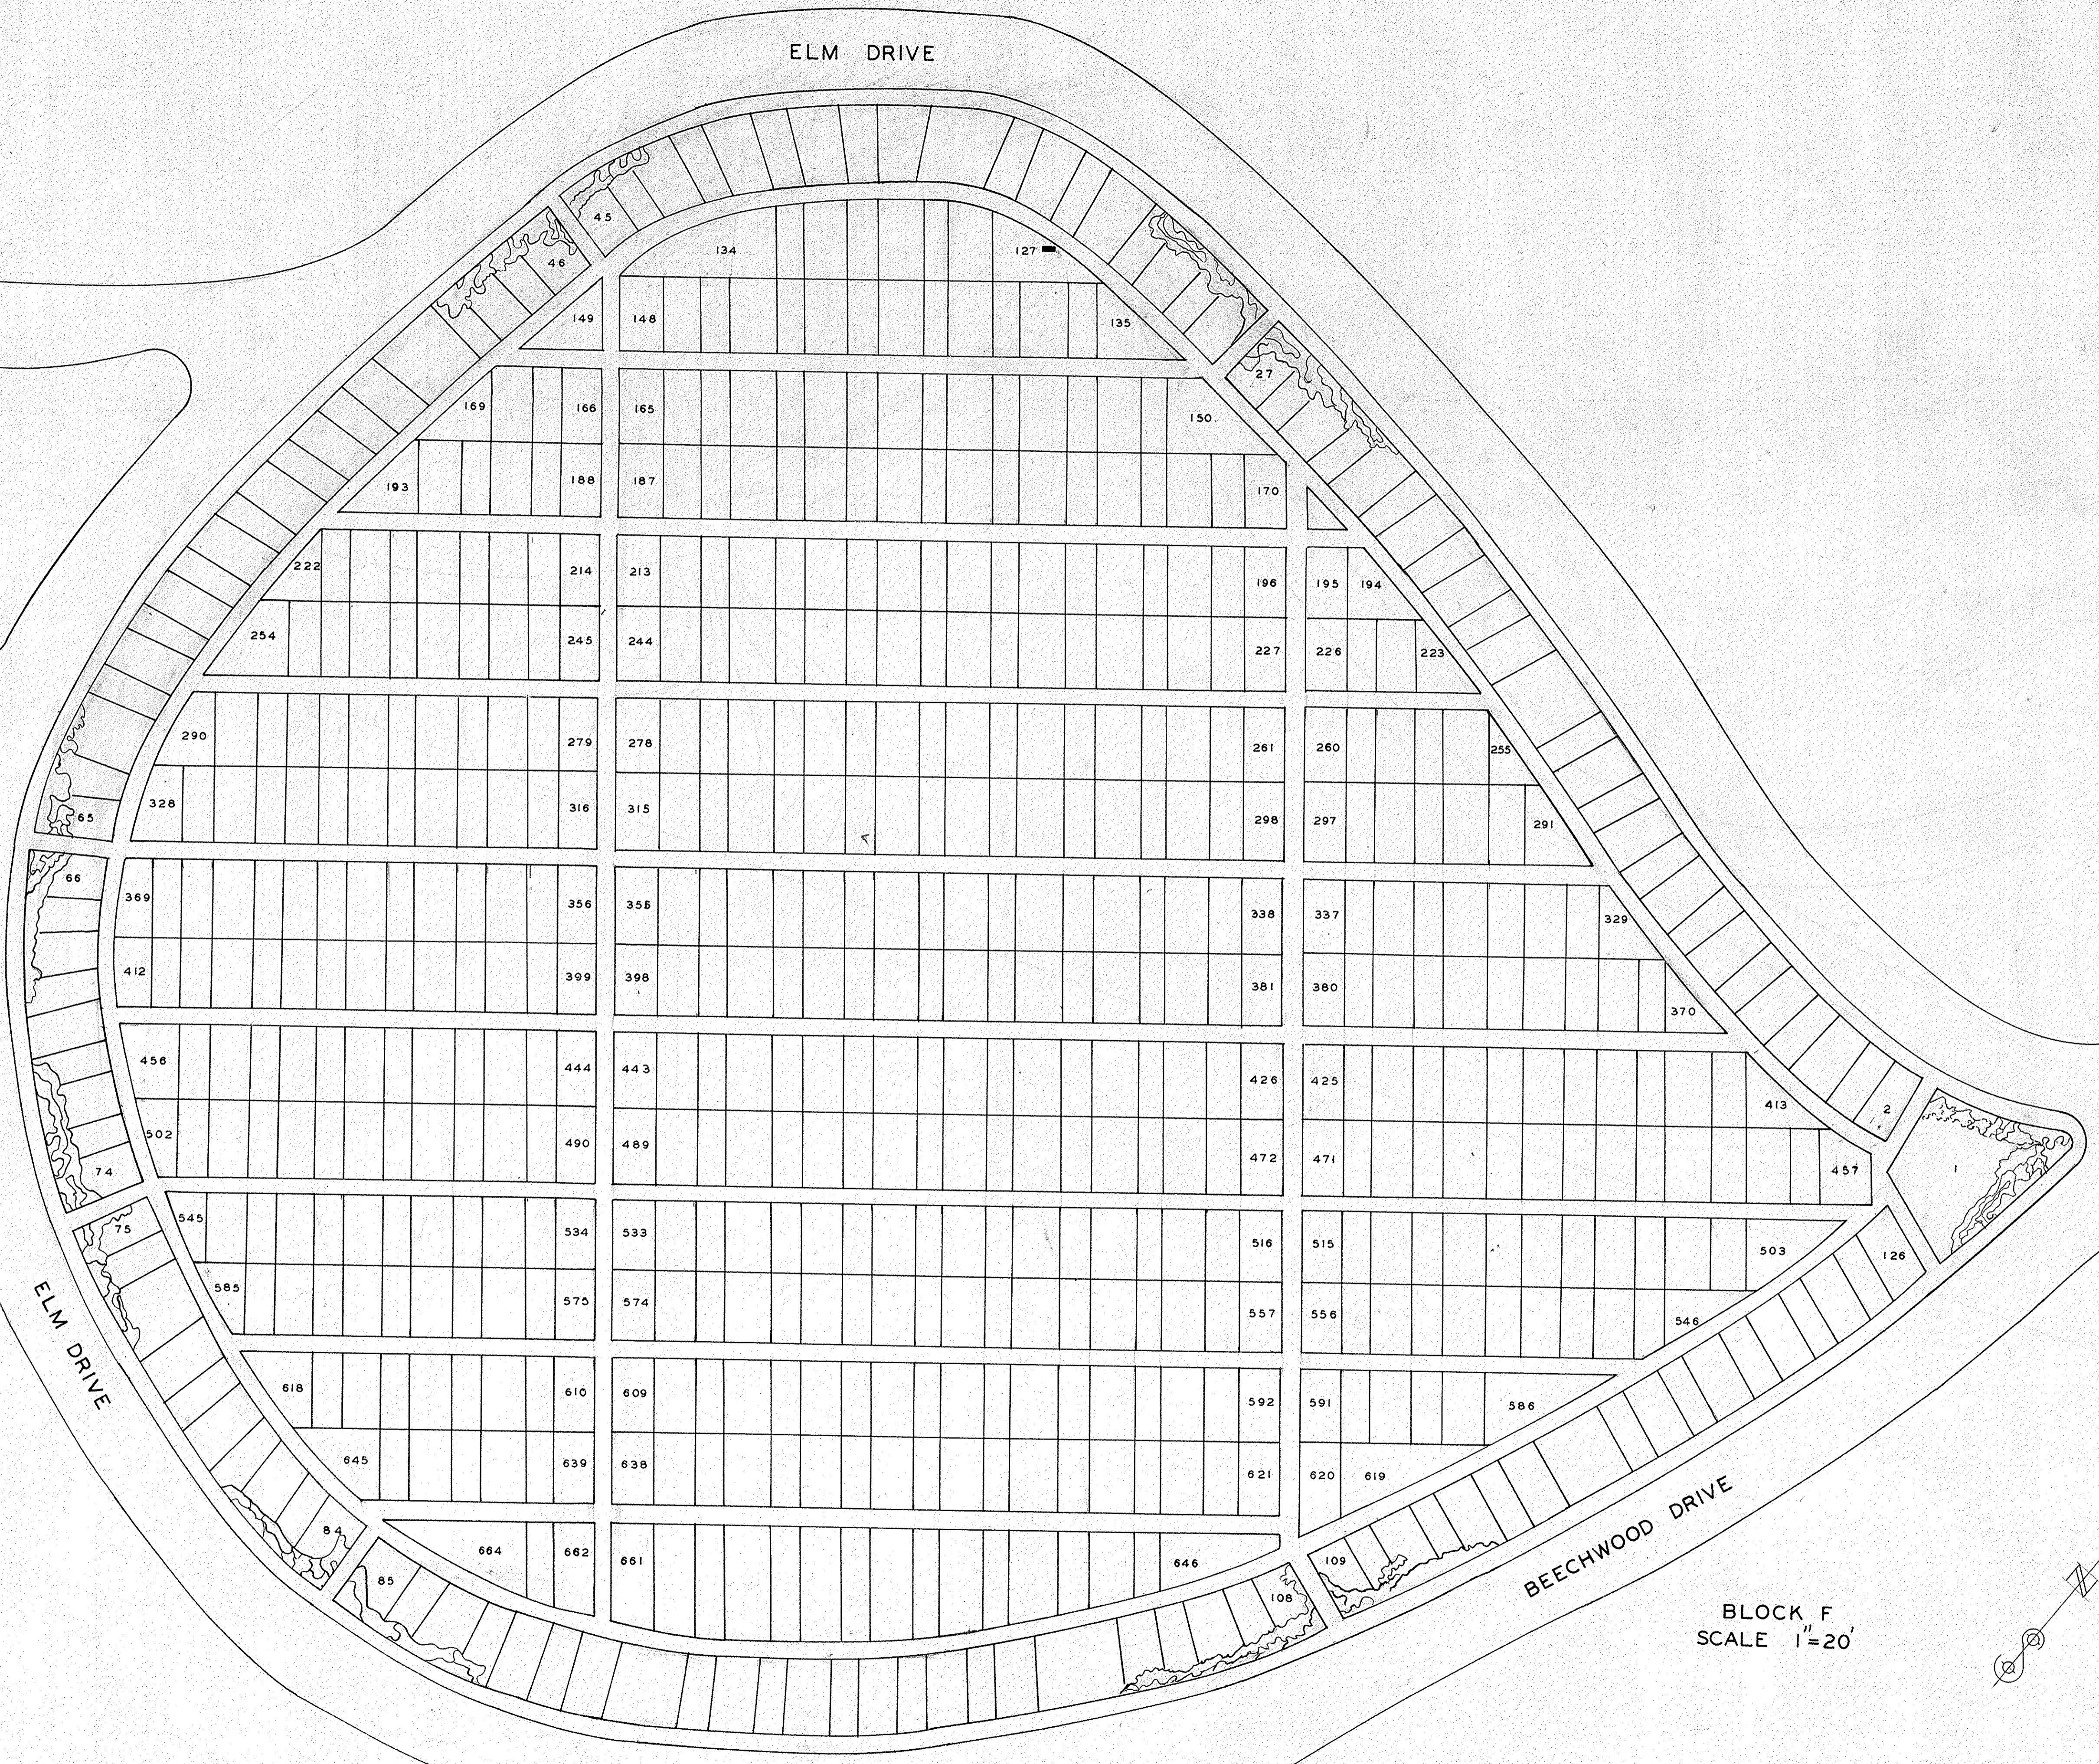

NAME LOT GRAVE WAR
MCGRADY JOHN J 127 4 25-31

BLOCK F
SCALE 1"=20'