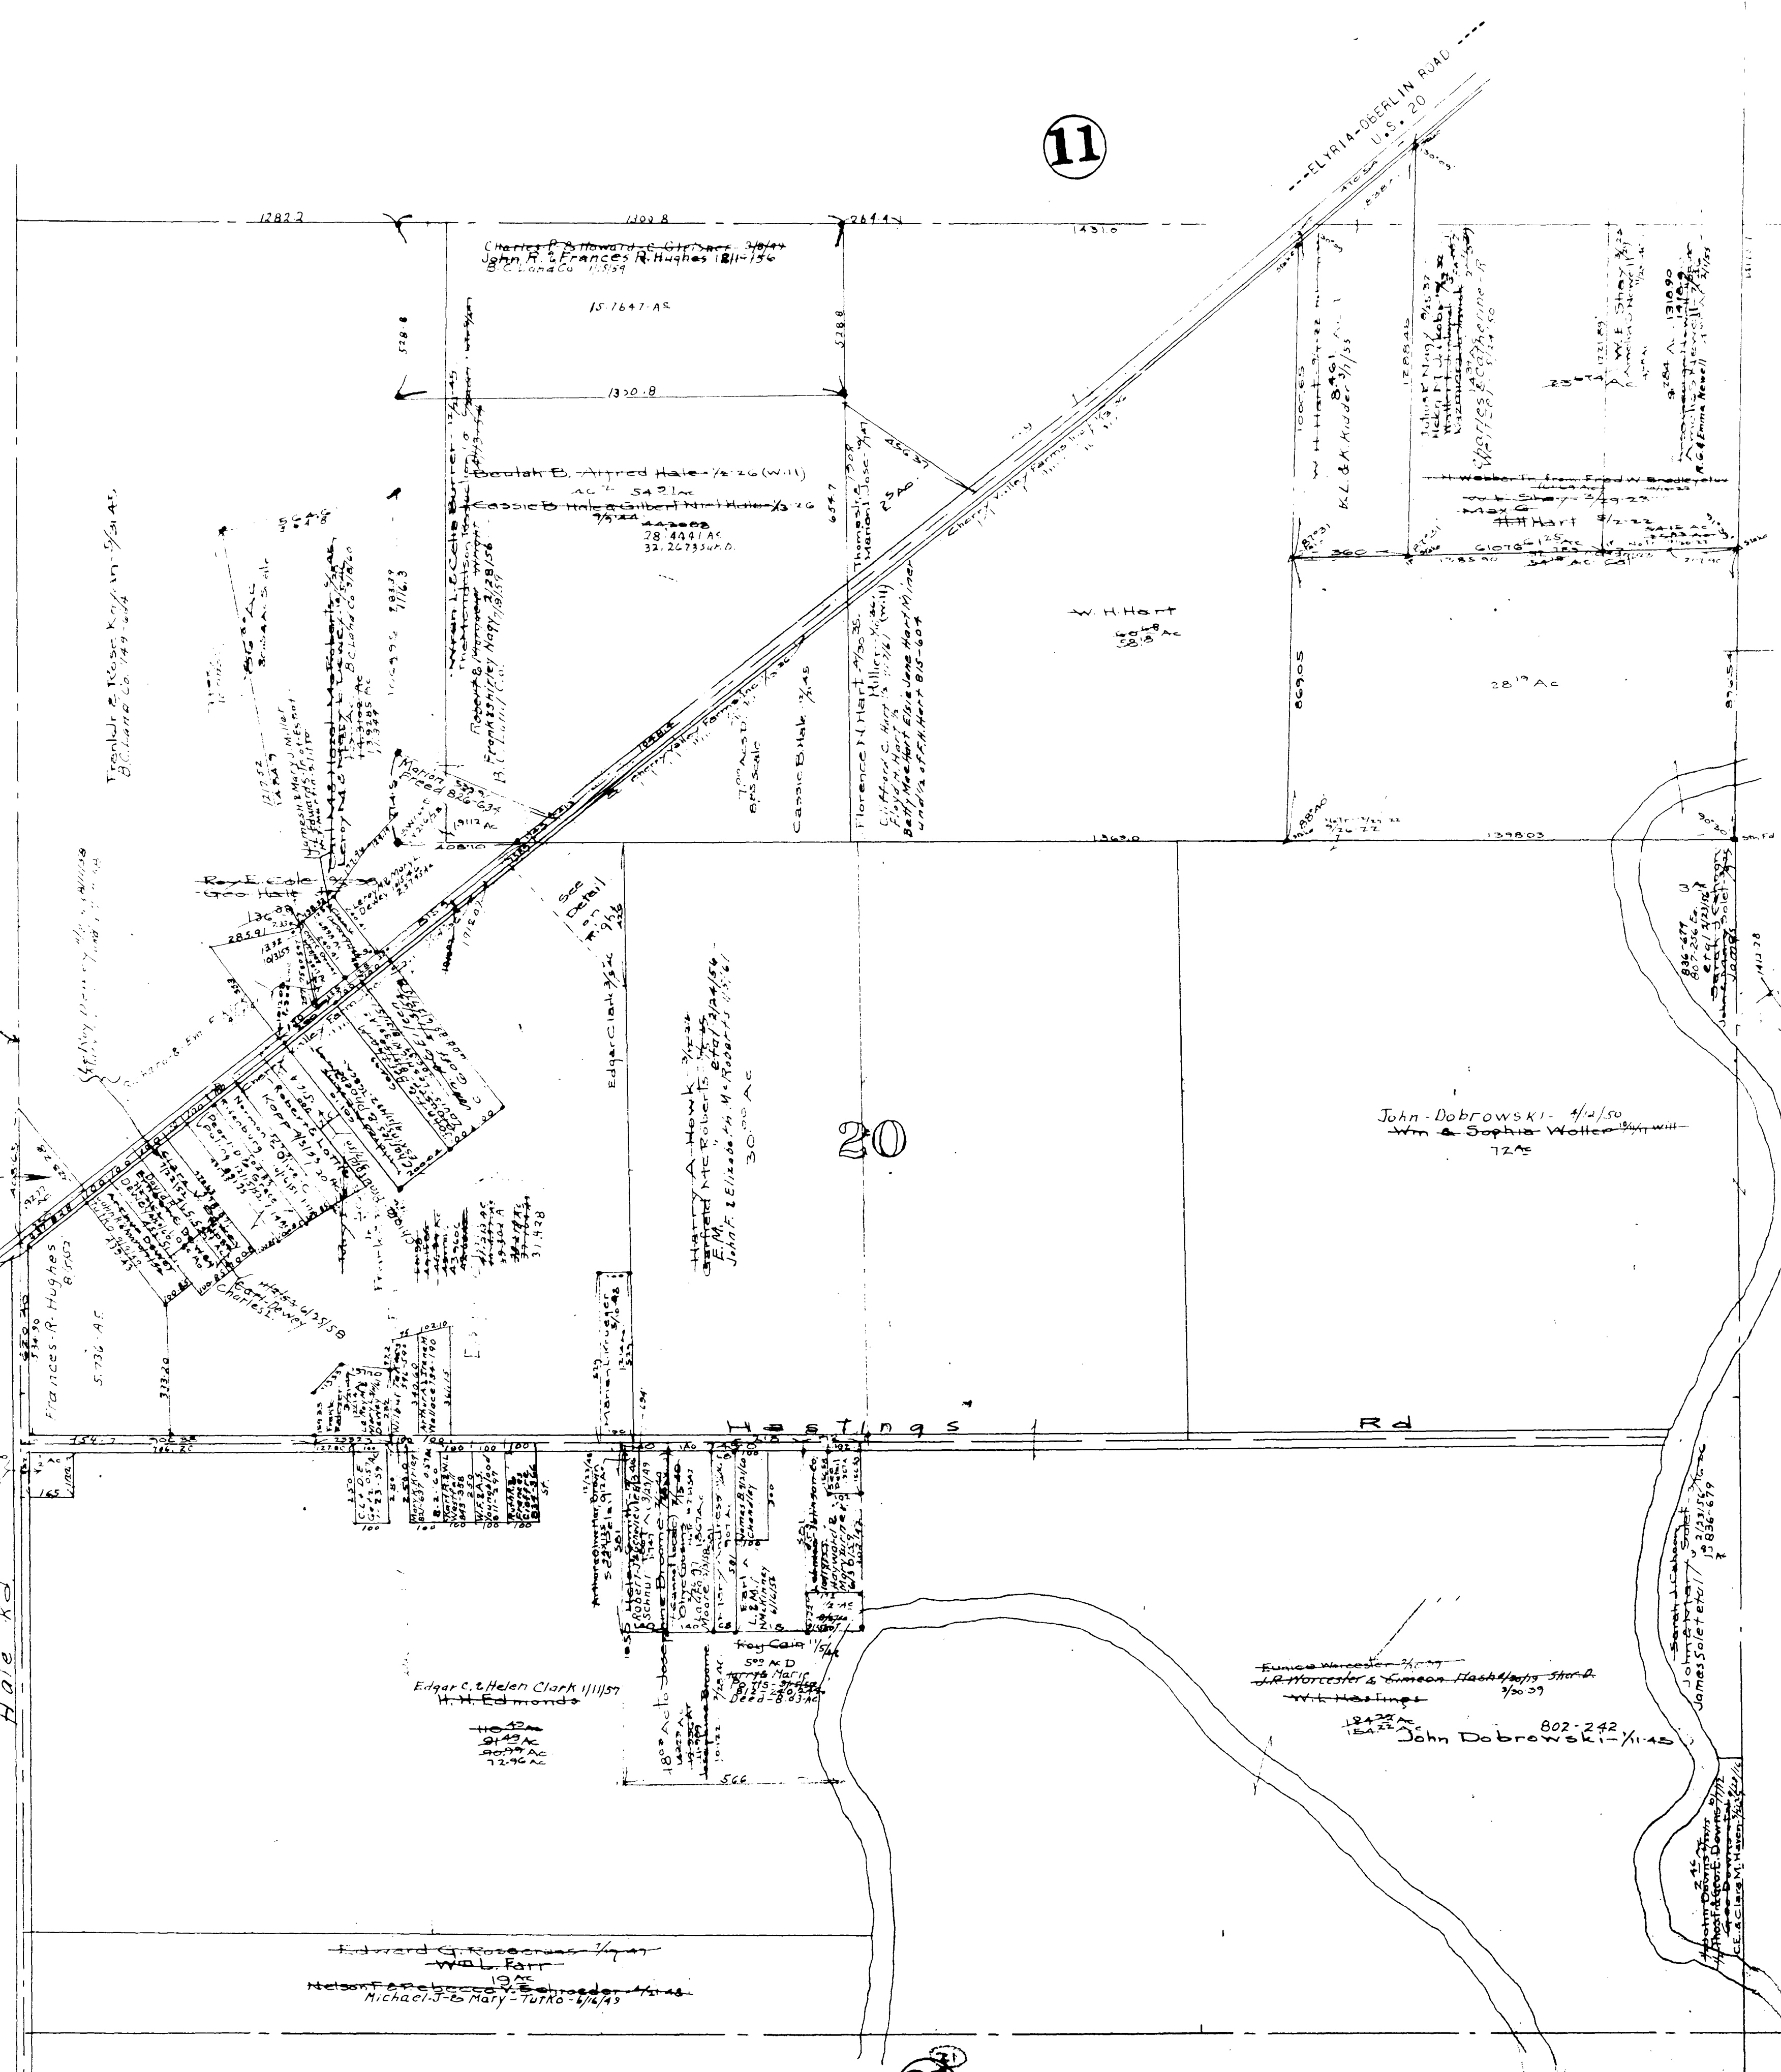

11

CARLISLE TWP
Scale 1" = 300'
Sw Corner

RUSSIA TWP. PAGES 8 & 9

Hale Rd

Hastings Rd

19

21

MAP OF
CARLISLE TOWNSHIP

COPYRIGHT 1962
U.S. CODE, TITLE 17
LORAIN COUNTY, OHIO
Reproduced by,
Allied Microfilm Corp.
Akron, Ohio