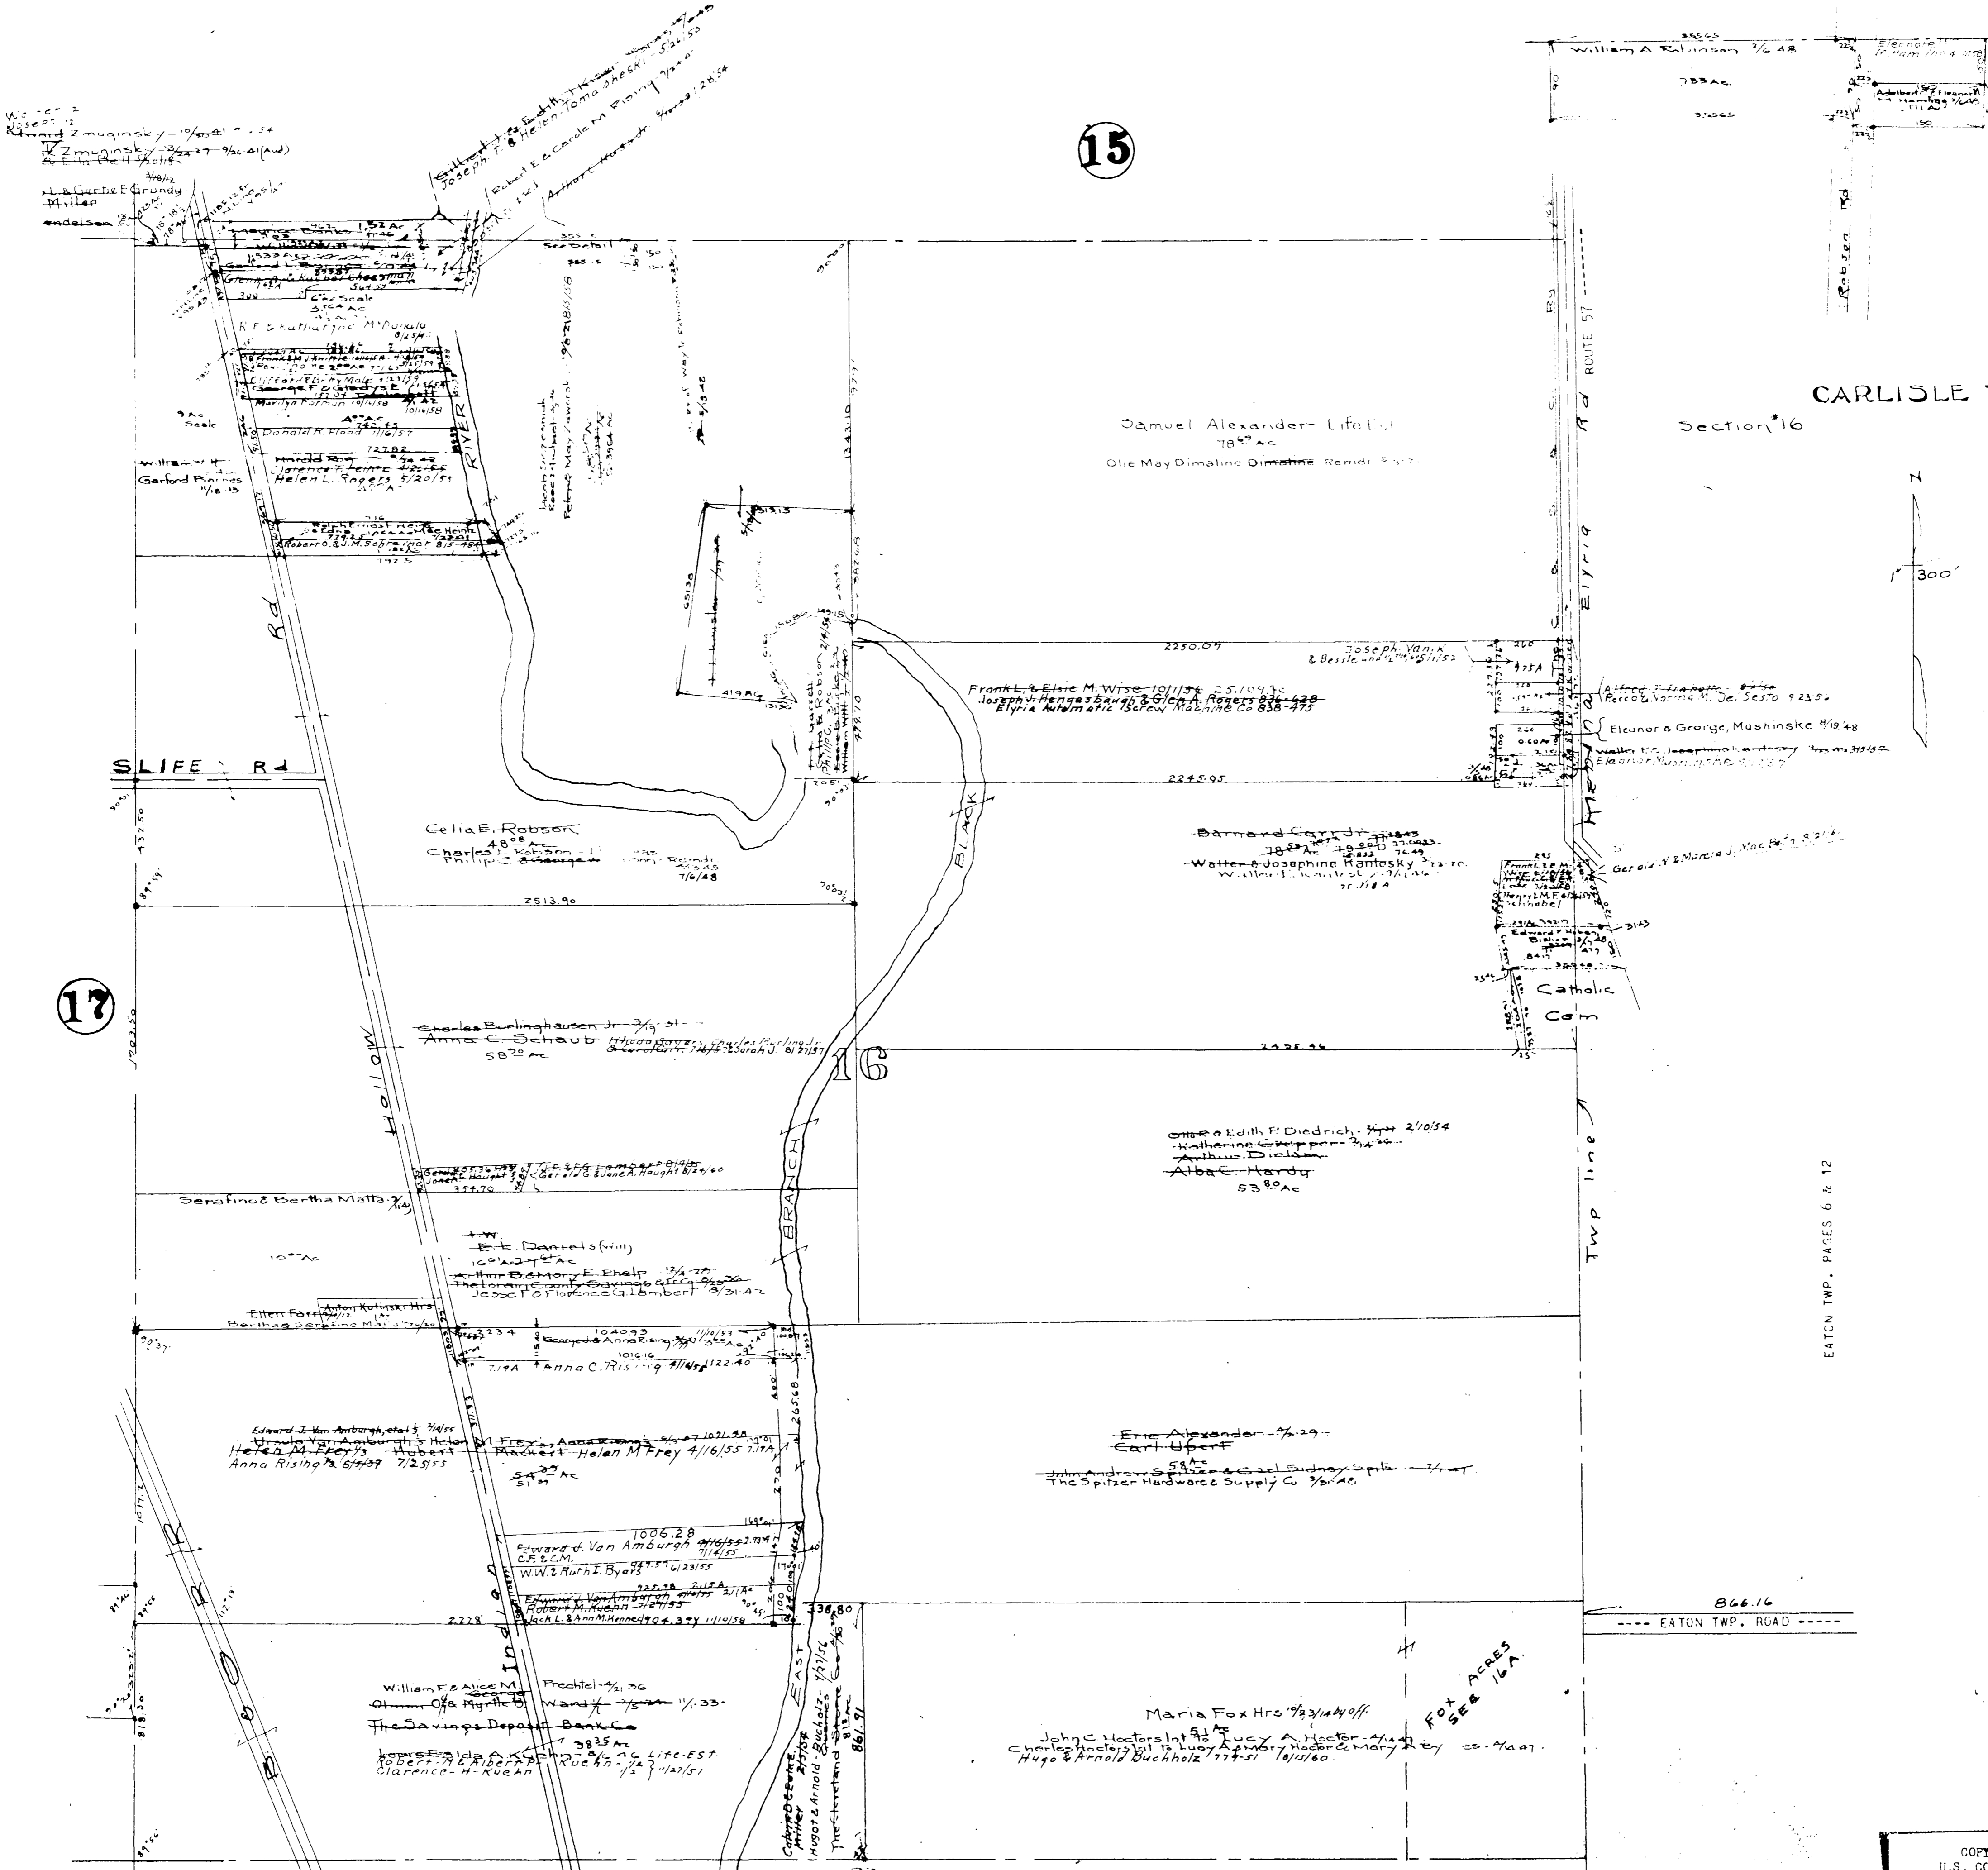

15

CARLISLE TWP  
Section 16  
East Middle Part

17

25

MAP OF  
CARLISLE TOWNSHIP

EATON TWP. PAGES 6 & 12

COPYRIGHT 1962  
U.S. CODE, TITLE 17  
LORAIN COUNTY, OHIO  
Reproduced by,  
Allied Microfilm Corp.  
Akron, Ohio

Fox-Acres  
Vol-14 Page 35

16

Scale 1" = 100 feet

MAP OF  
CARLISLE TOWNSHIP

COPYRIGHT 1962  
U.S. CODE, TITLE 17  
LORAIN COUNTY, OHIO  
Reproduced by  
Allied Microfilm Corp.  
Akron, Ohio