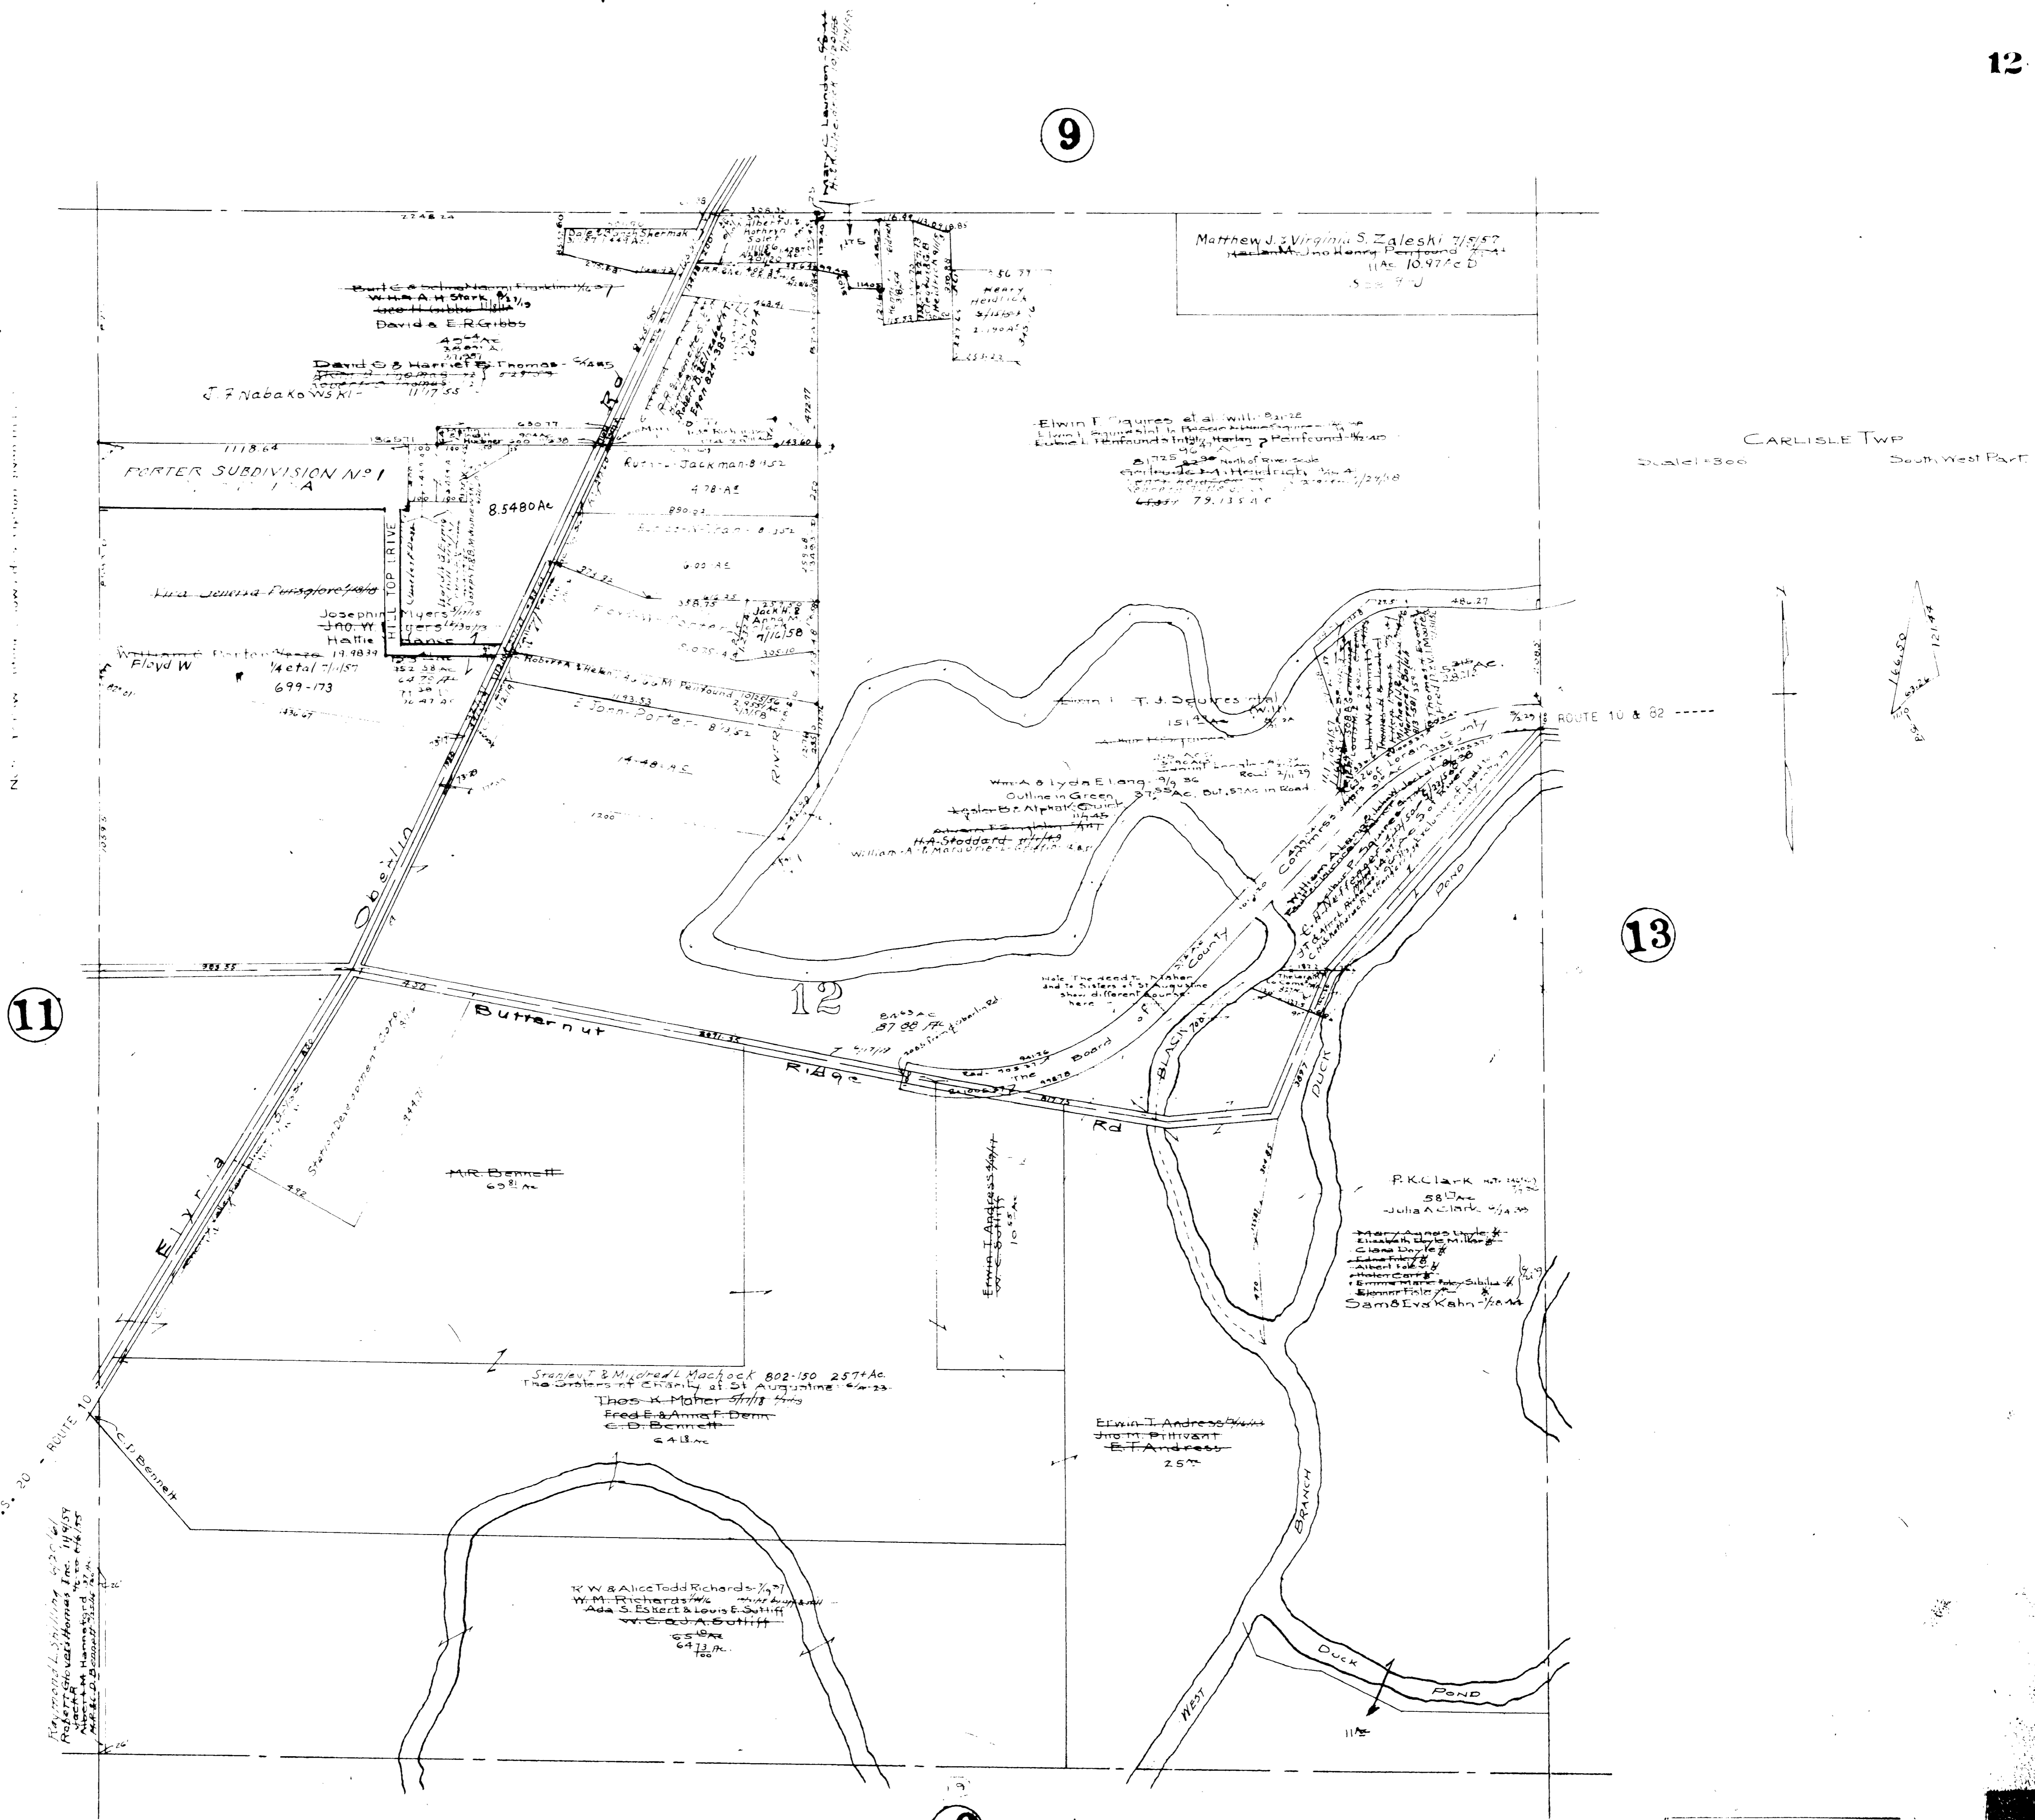

9

11

12

13

MAP OF
CARLISLE TOWNSHIP

COPYRIGHT 1962
U.S. CODE, TITLE 17
LORAIN COUNTY, OHIO
Reproduced by,
Allied Microfilm Corp.
Akron, Ohio

19

PORTER SUBDIVISION N^o 1
 CARLISLE TOWNSHIP
 PLAT BOOK VOL. 16, Pg. 30
 Lots in Blank: William C. Porter,
 Floyd W. et al 7/11/57

MAP OF
 CARLISLE TOWNSHIP

COPYRIGHT 1962
 U.S. CODE, TITLE 17
 LORAIN COUNTY, OHIO
 Reproduced by
 Allied Microfilm Corp.
 Akron, Ohio