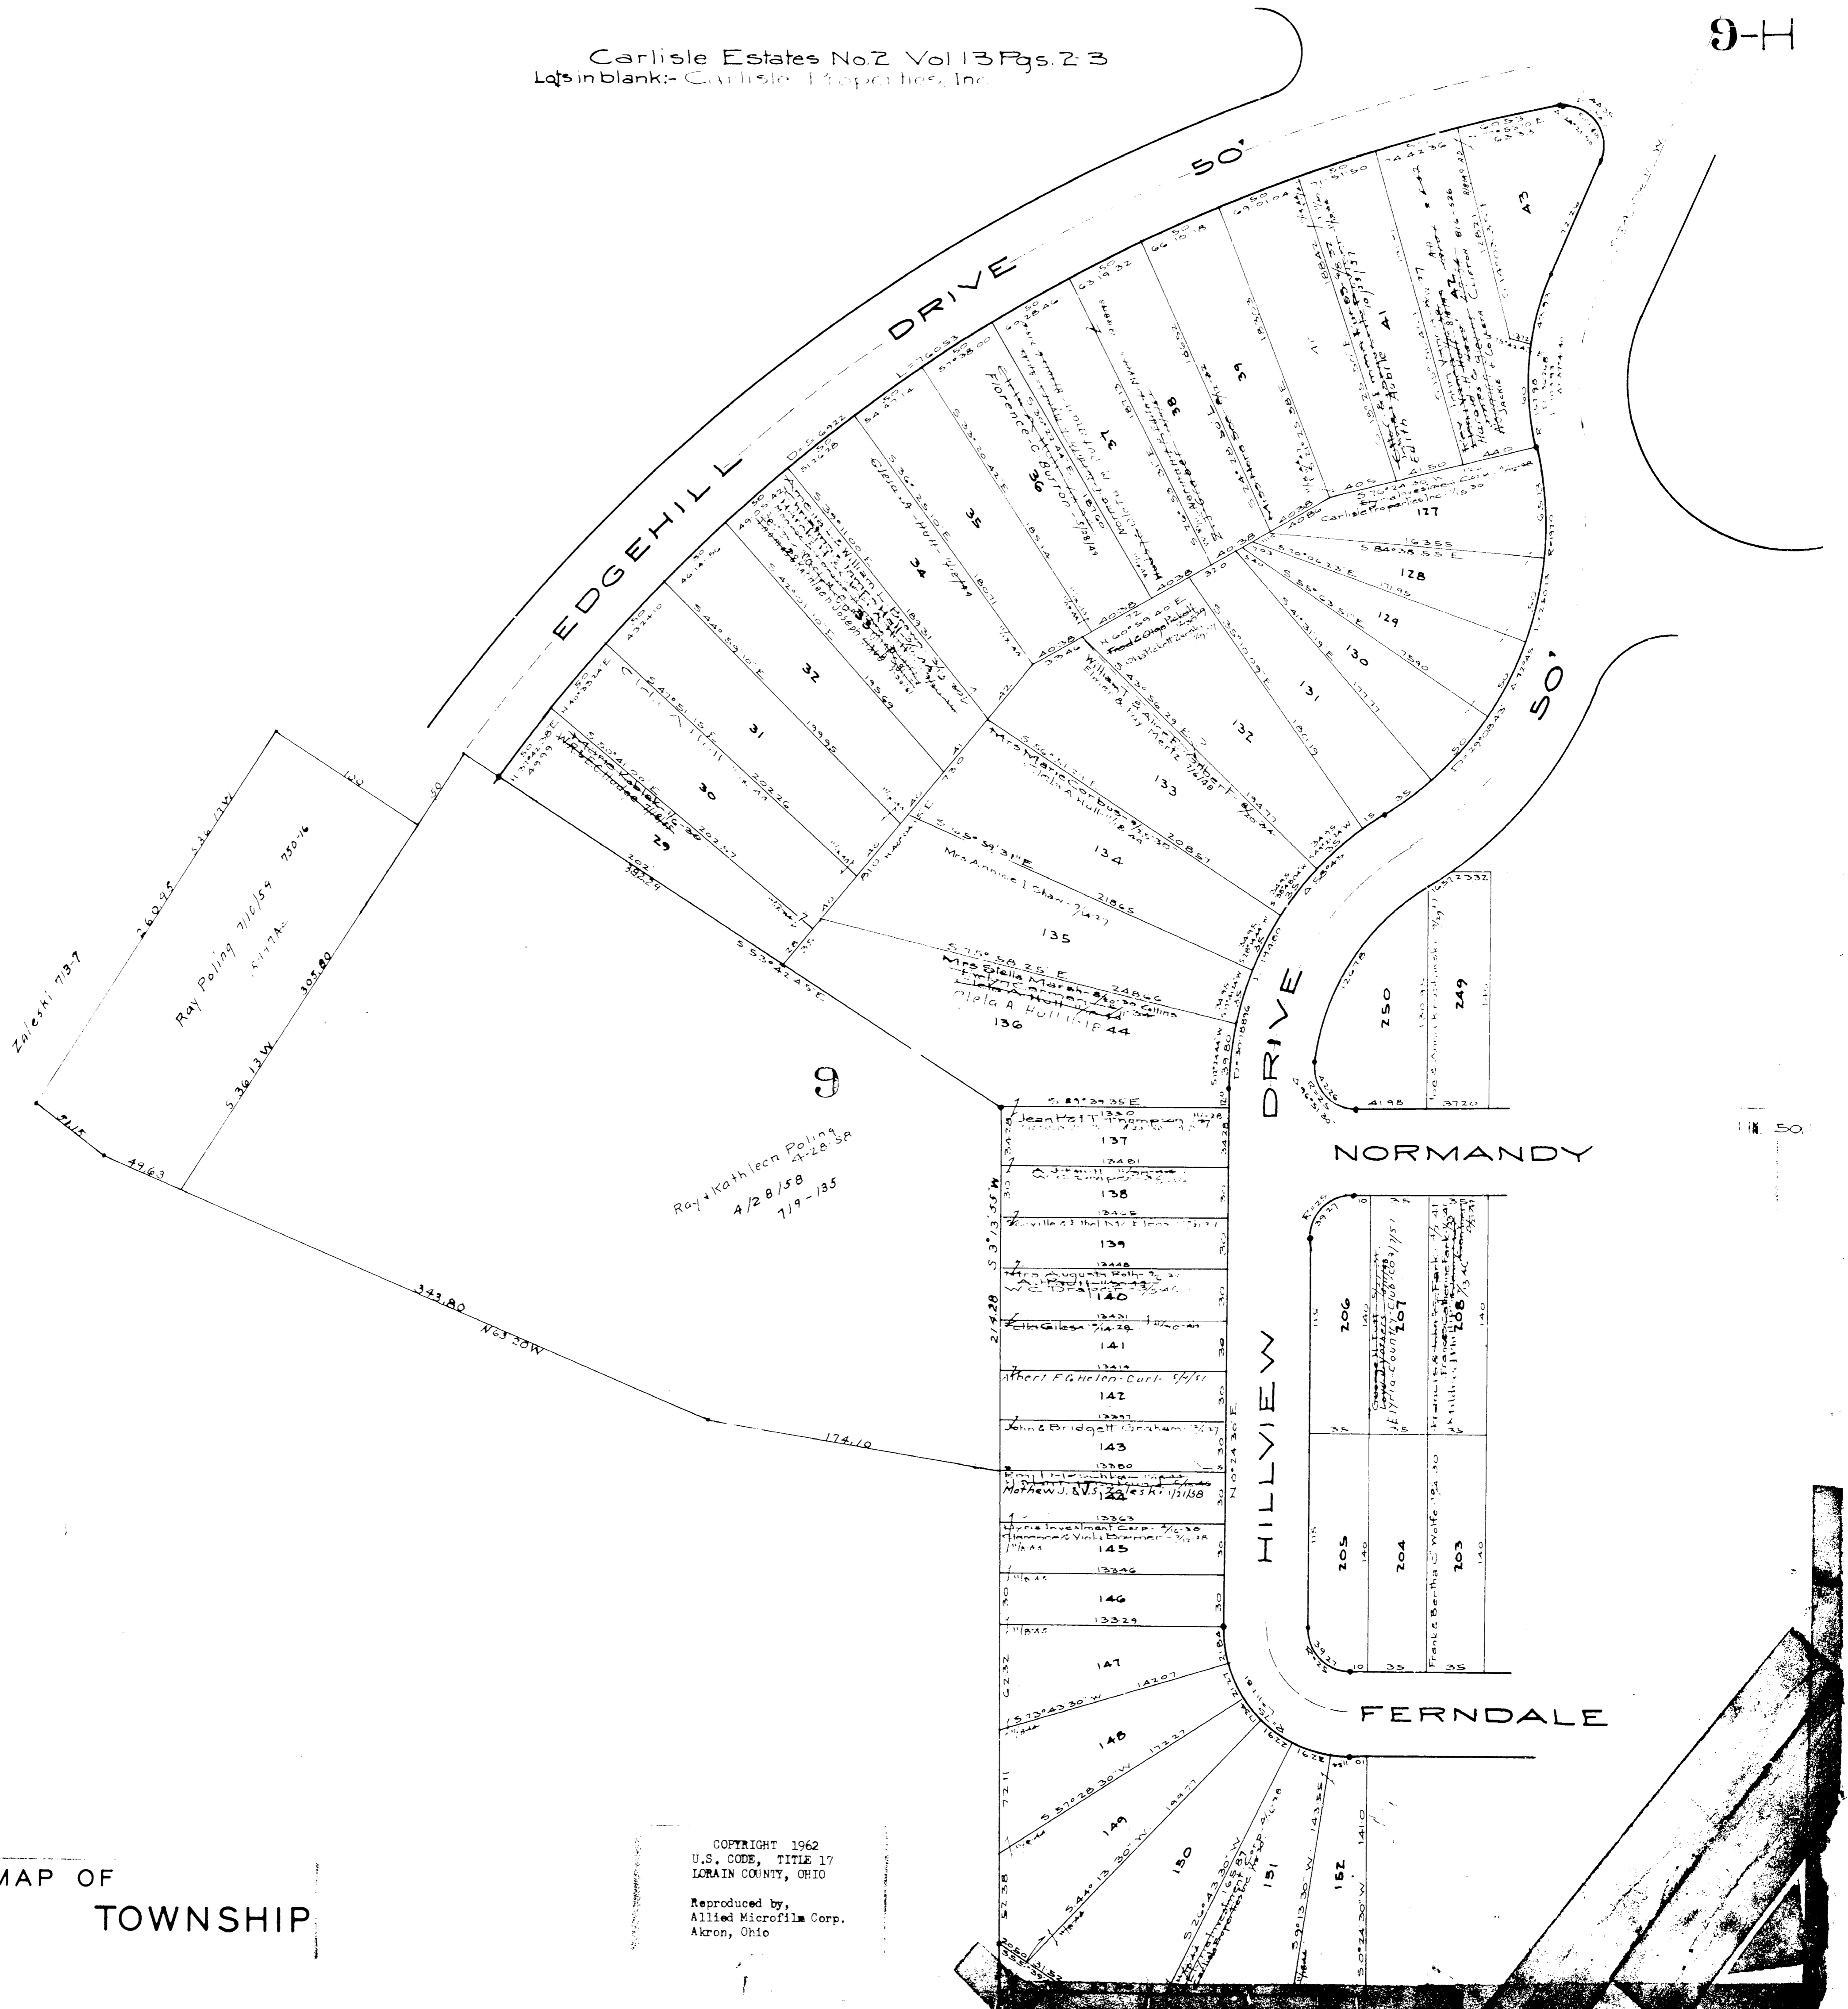

MAP OF
CARLISLE TOWNSHIP

COPYRIGHT 1962
U.S. CODE, TITLE 17
LORAIN COUNTY, OHIO
Reproduced by,
Allied Microfilm Corp.
Akron, Ohio