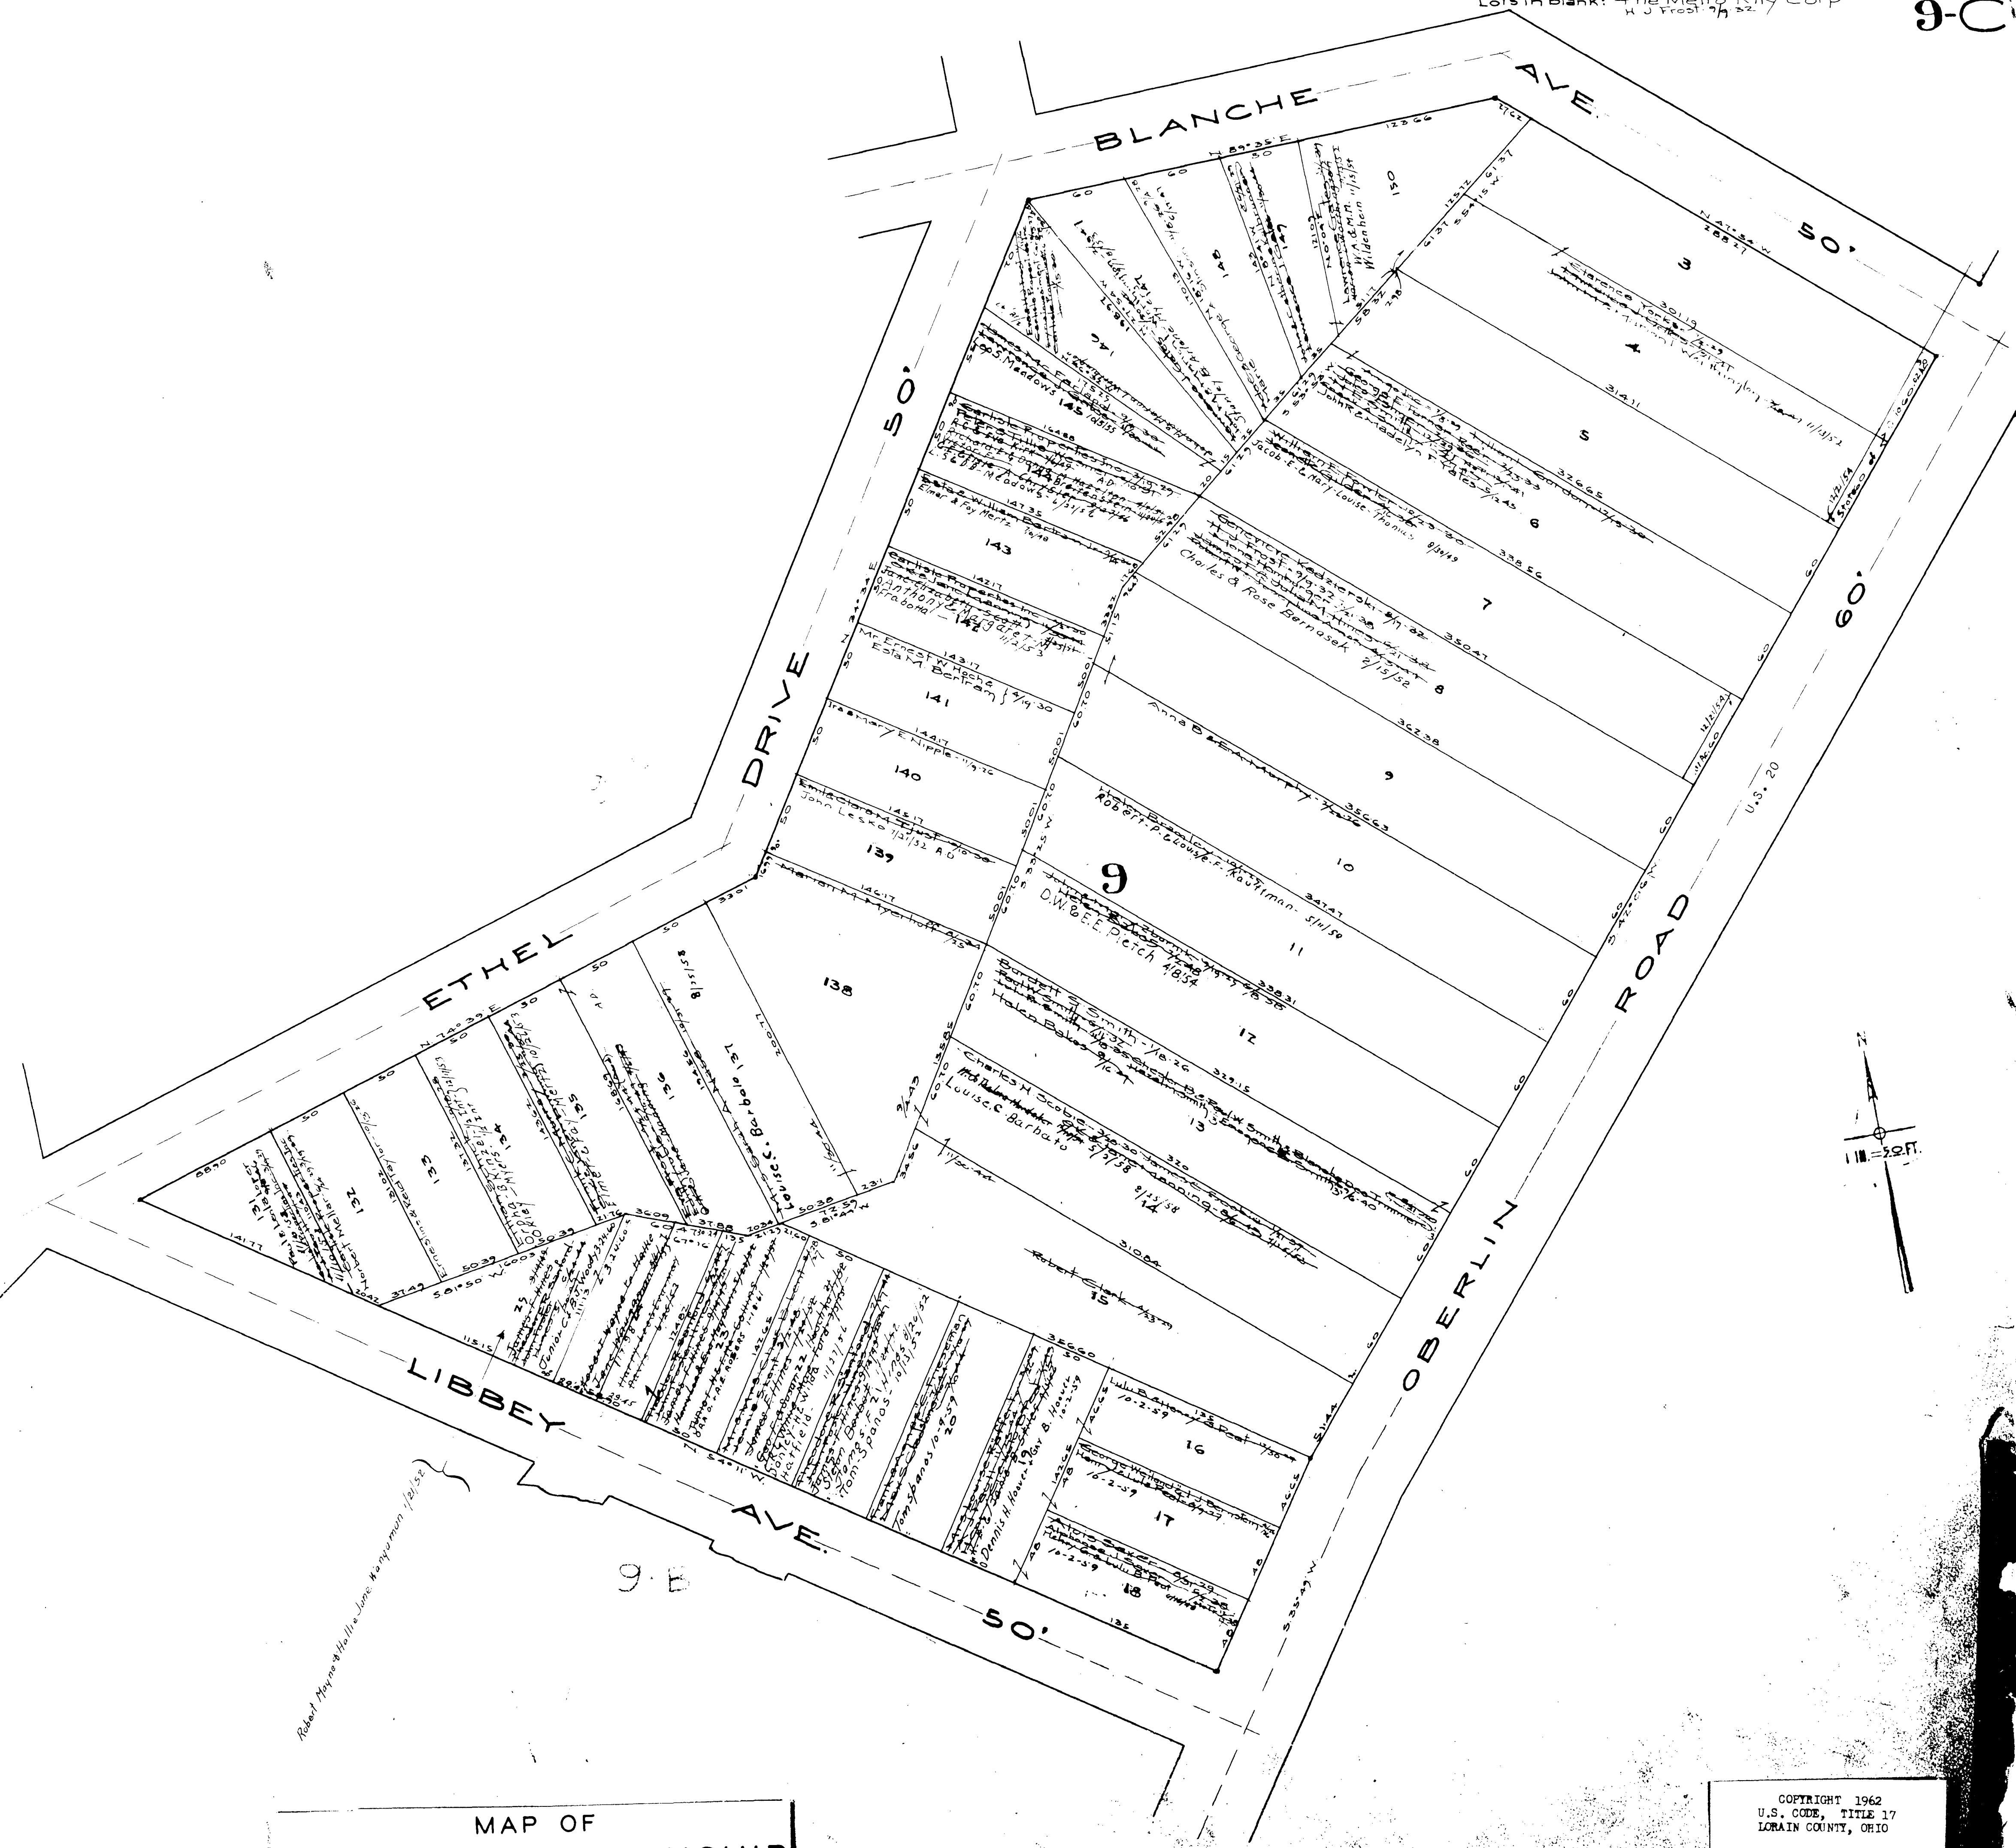

2

MAP OF CARLISLE TOWNSHIP

10

8

ELTRIA-OBERLIN RD. U.S. 20

9

MAP OF  
CARLISLE TOWNSHIP

Meadow View Vol. 12 Pg 7  
Lots in blank: The Metro Rilly Corp.  
H. J. Frost - 7/22/27

COPYRIGHT 1962  
U.S. CODE, TITLE 17  
LORAIN COUNTY, OHIO  
Reproduced by  
Allied Microfilm Corp.  
Akron, Ohio

MAP OF  
CARLISLE TOWNSHIP

Meadow View Vol 12 Pg 7  
Lots in blank: The Metro Realty Corp.  
H. J. Frost 7/9/32

COPYRIGHT 1962  
U.S. CODE, TITLE 17  
LORAIN COUNTY, OHIO

Reproduced by,  
Allied Microfilm Corp.  
Akron, Ohio

MAP OF  
CARLISLE TOWNSHIP

COPYRIGHT 1962  
U.S. CODE, TITLE 17  
LORAIN COUNTY, OHIO  
Reproduced by,  
Allied Microfilm Corp.  
Akron, Ohio

Meadow View Vol. 12 Pg 7  
 Lots in blank: The Metropolitan Corp  
 H. J. Frost - 7/9/32

MAP OF  
 CARLISLE TOWNSHIP

COPYRIGHT 1962  
 U.S. CODE, TITLE 17  
 LORAIN COUNTY, OHIO  
 Reproduced by,  
 Allied Microfilm Corp.  
 Akron, Ohio