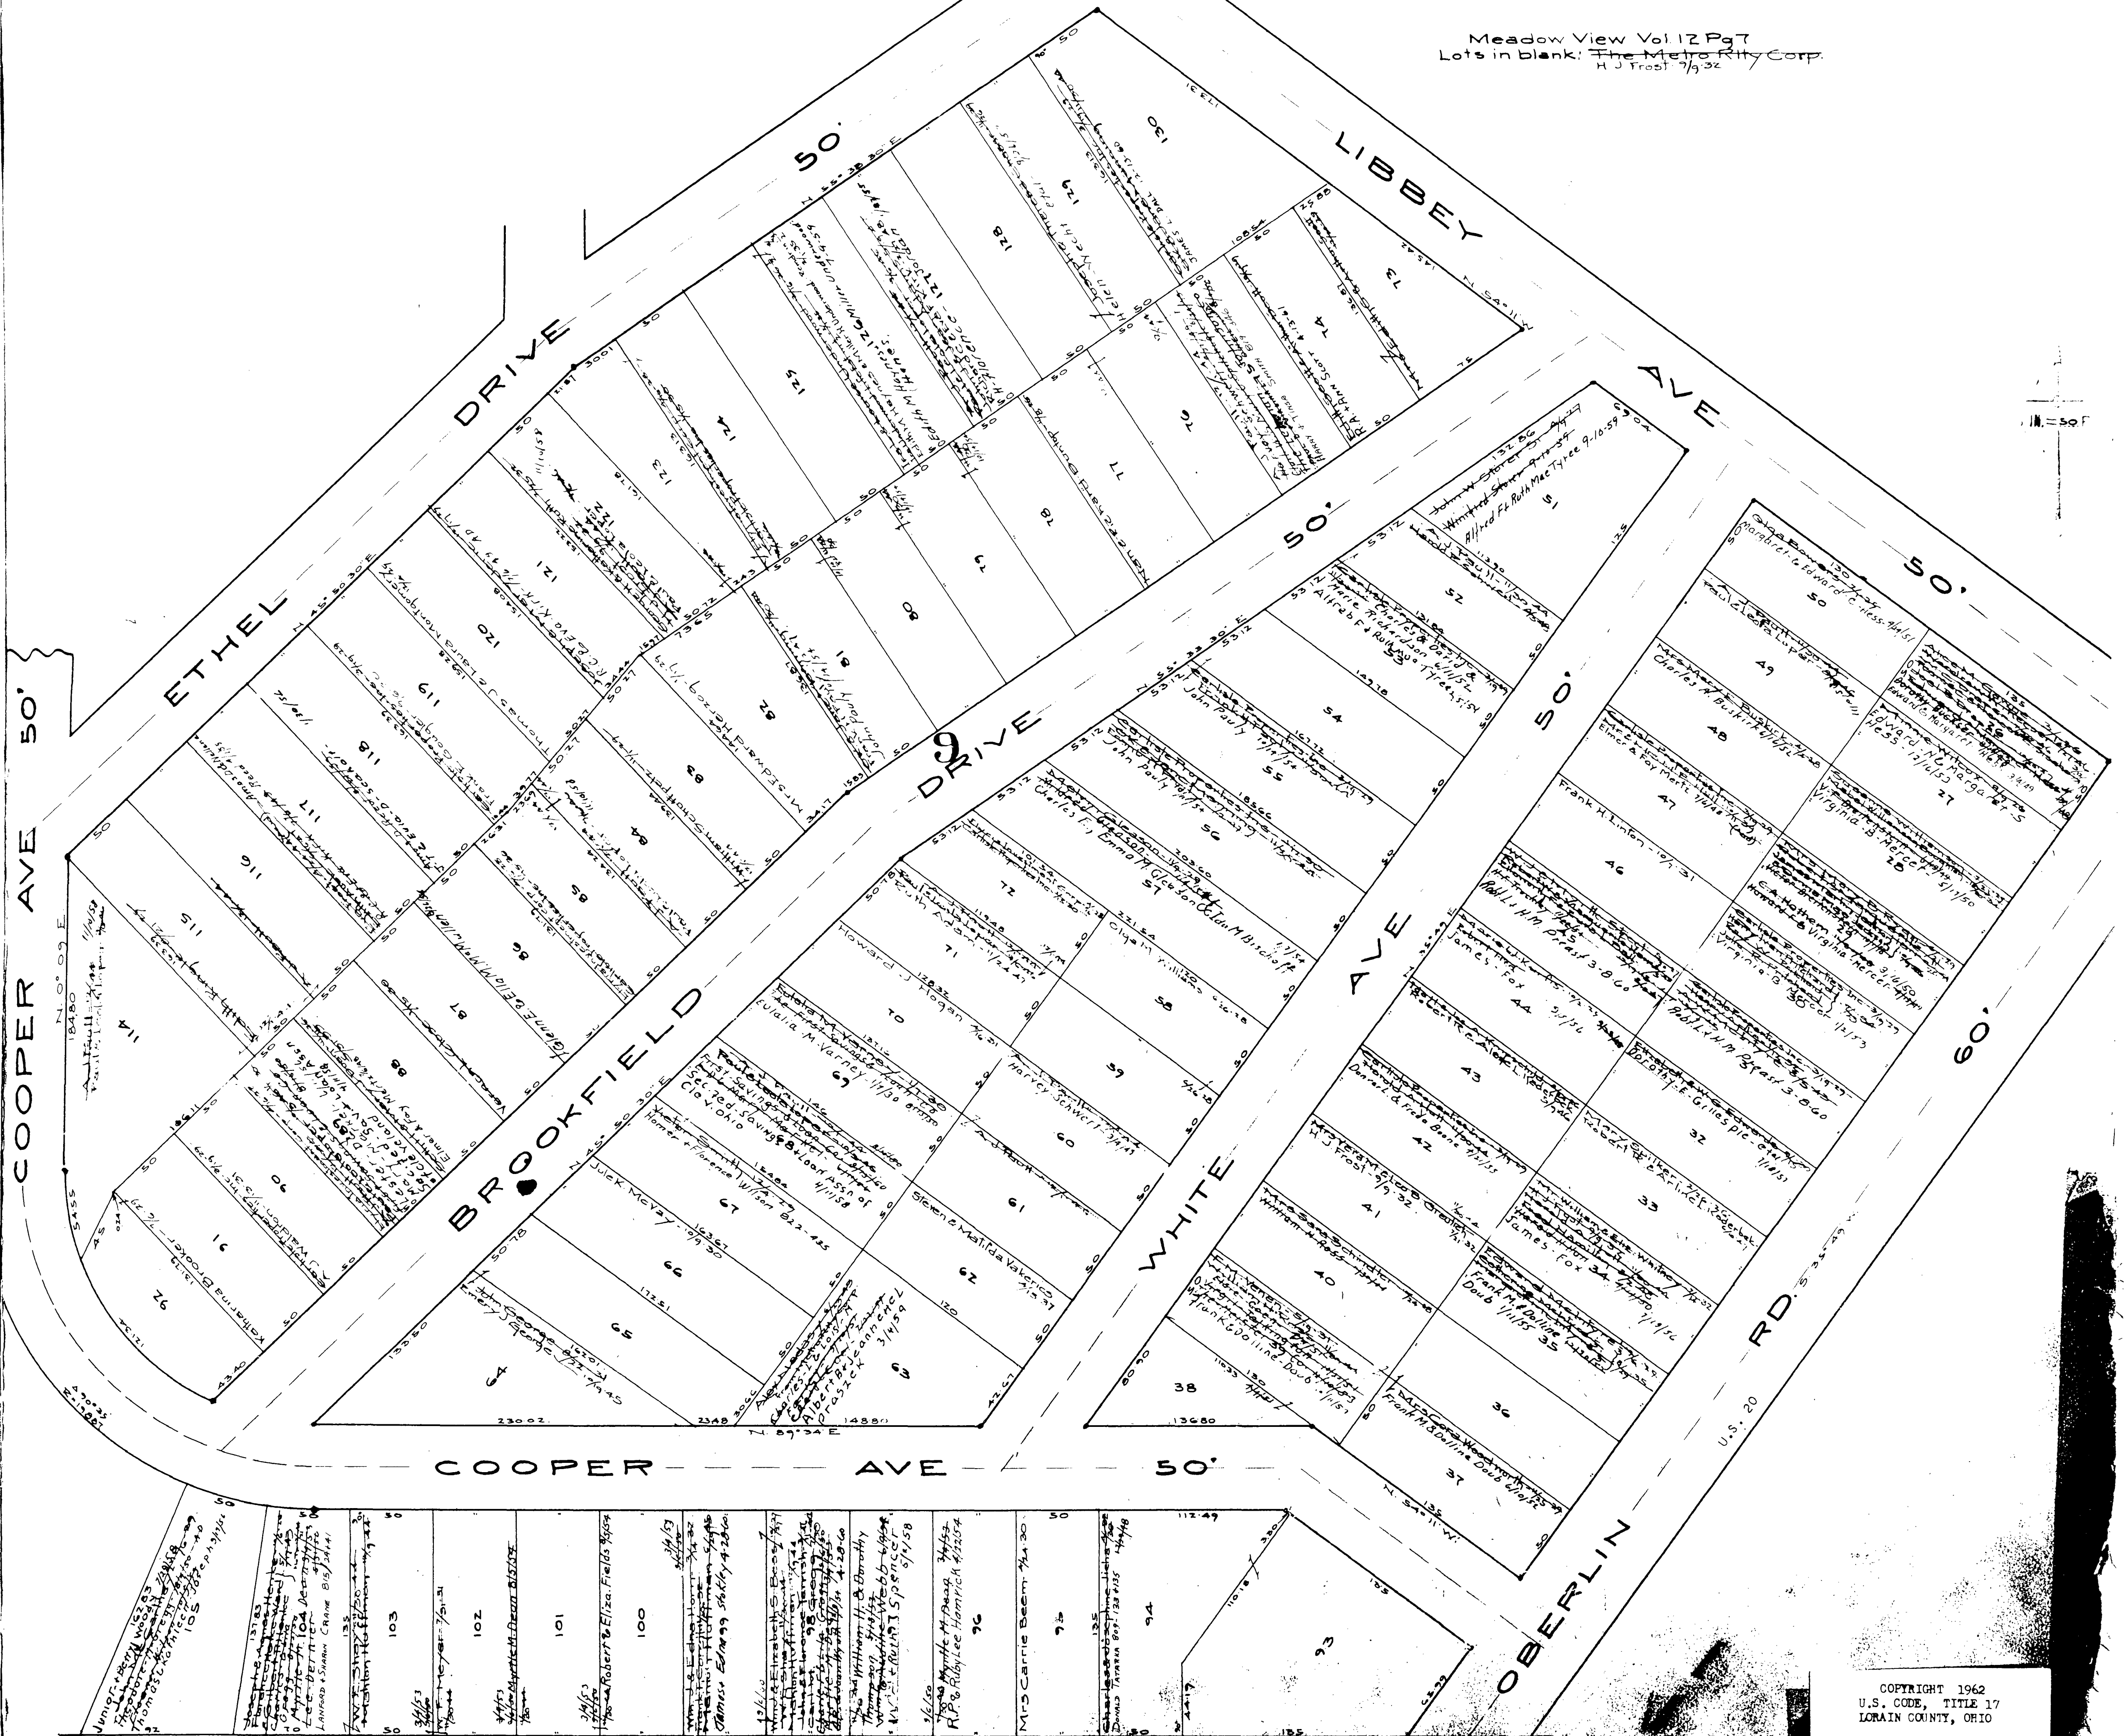

2

MAP OF CARLISLE TOWNSHIP

10

8

ELTRIA-OBERLIN RD. U.S. 20

9

MAP OF  
CARLISLE TOWNSHIP

Meadow View Vol. 12 Pg 7  
Lots in blank: The Metro Rilly Corp.  
H. J. Frost - 7/22/27

COPYRIGHT 1962  
U.S. CODE, TITLE 17  
LORAIN COUNTY, OHIO  
Reproduced by  
Allied Microfilm Corp.  
Akron, Ohio

MAP OF  
CARLISLE TOWNSHIP

Meadow View Vol 12 Pg 7  
Lots in blank: The Metro Realty Corp.  
H. J. Frost 7/9/32

COPYRIGHT 1962  
U.S. CODE, TITLE 17  
LORAIN COUNTY, OHIO

Reproduced by,  
Allied Microfilm Corp.  
Akron, Ohio

MAP OF  
CARLISLE TOWNSHIP

COPYRIGHT 1962  
U.S. CODE, TITLE 17  
LORAIN COUNTY, OHIO  
Reproduced by,  
Allied Microfilm Corp.  
Akron, Ohio

Meadow View Vol. 12 Pg 7  
 Lots in blank: The Metropolitan Corp  
 H. J. Frost - 7/9/32

MAP OF  
 CARLISLE TOWNSHIP

COPYRIGHT 1962  
 U.S. CODE, TITLE 17  
 LORAIN COUNTY, OHIO  
 Reproduced by,  
 Allied Microfilm Corp.  
 Akron, Ohio