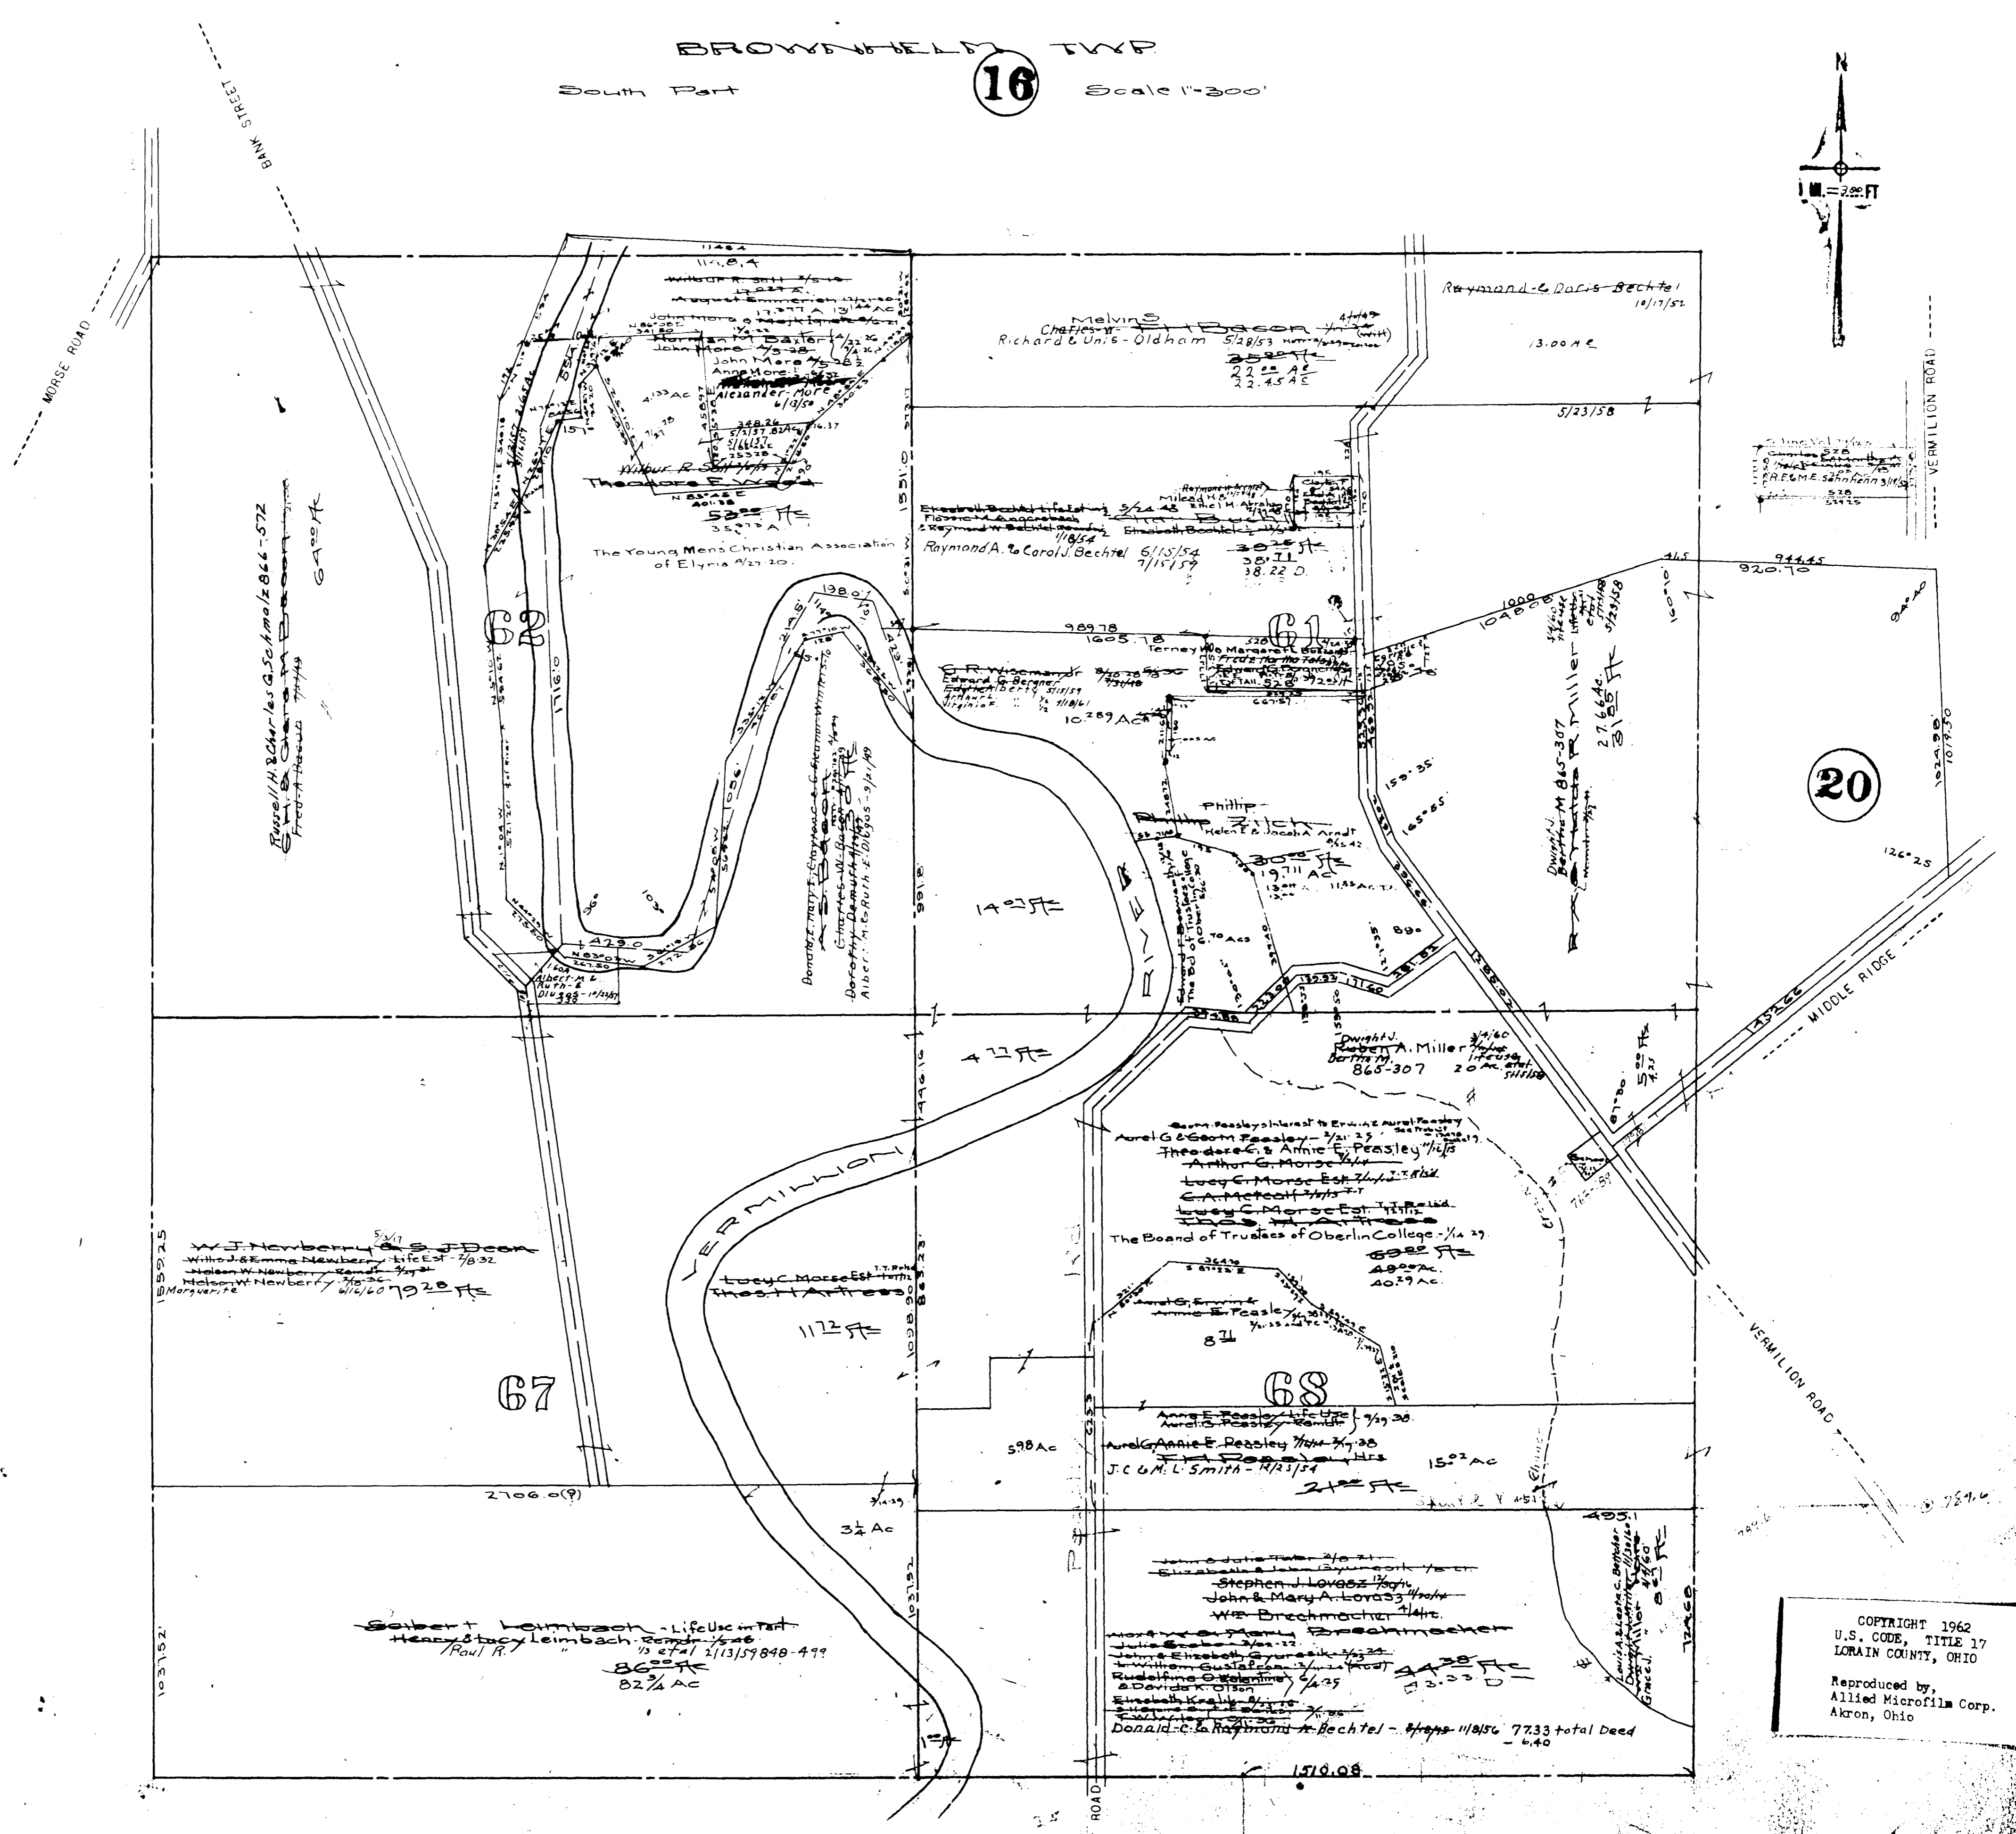

BROWNFIELD TWP

South Part

16

Scale 1"=300'

22

20

25

BROWNHELM TOWNSHIP

COPYRIGHT 1962
U.S. CODE, TITLE 17
LORAIN COUNTY, OHIO
Reproduced by
Allied Microfilm Corp.
Akron, Ohio