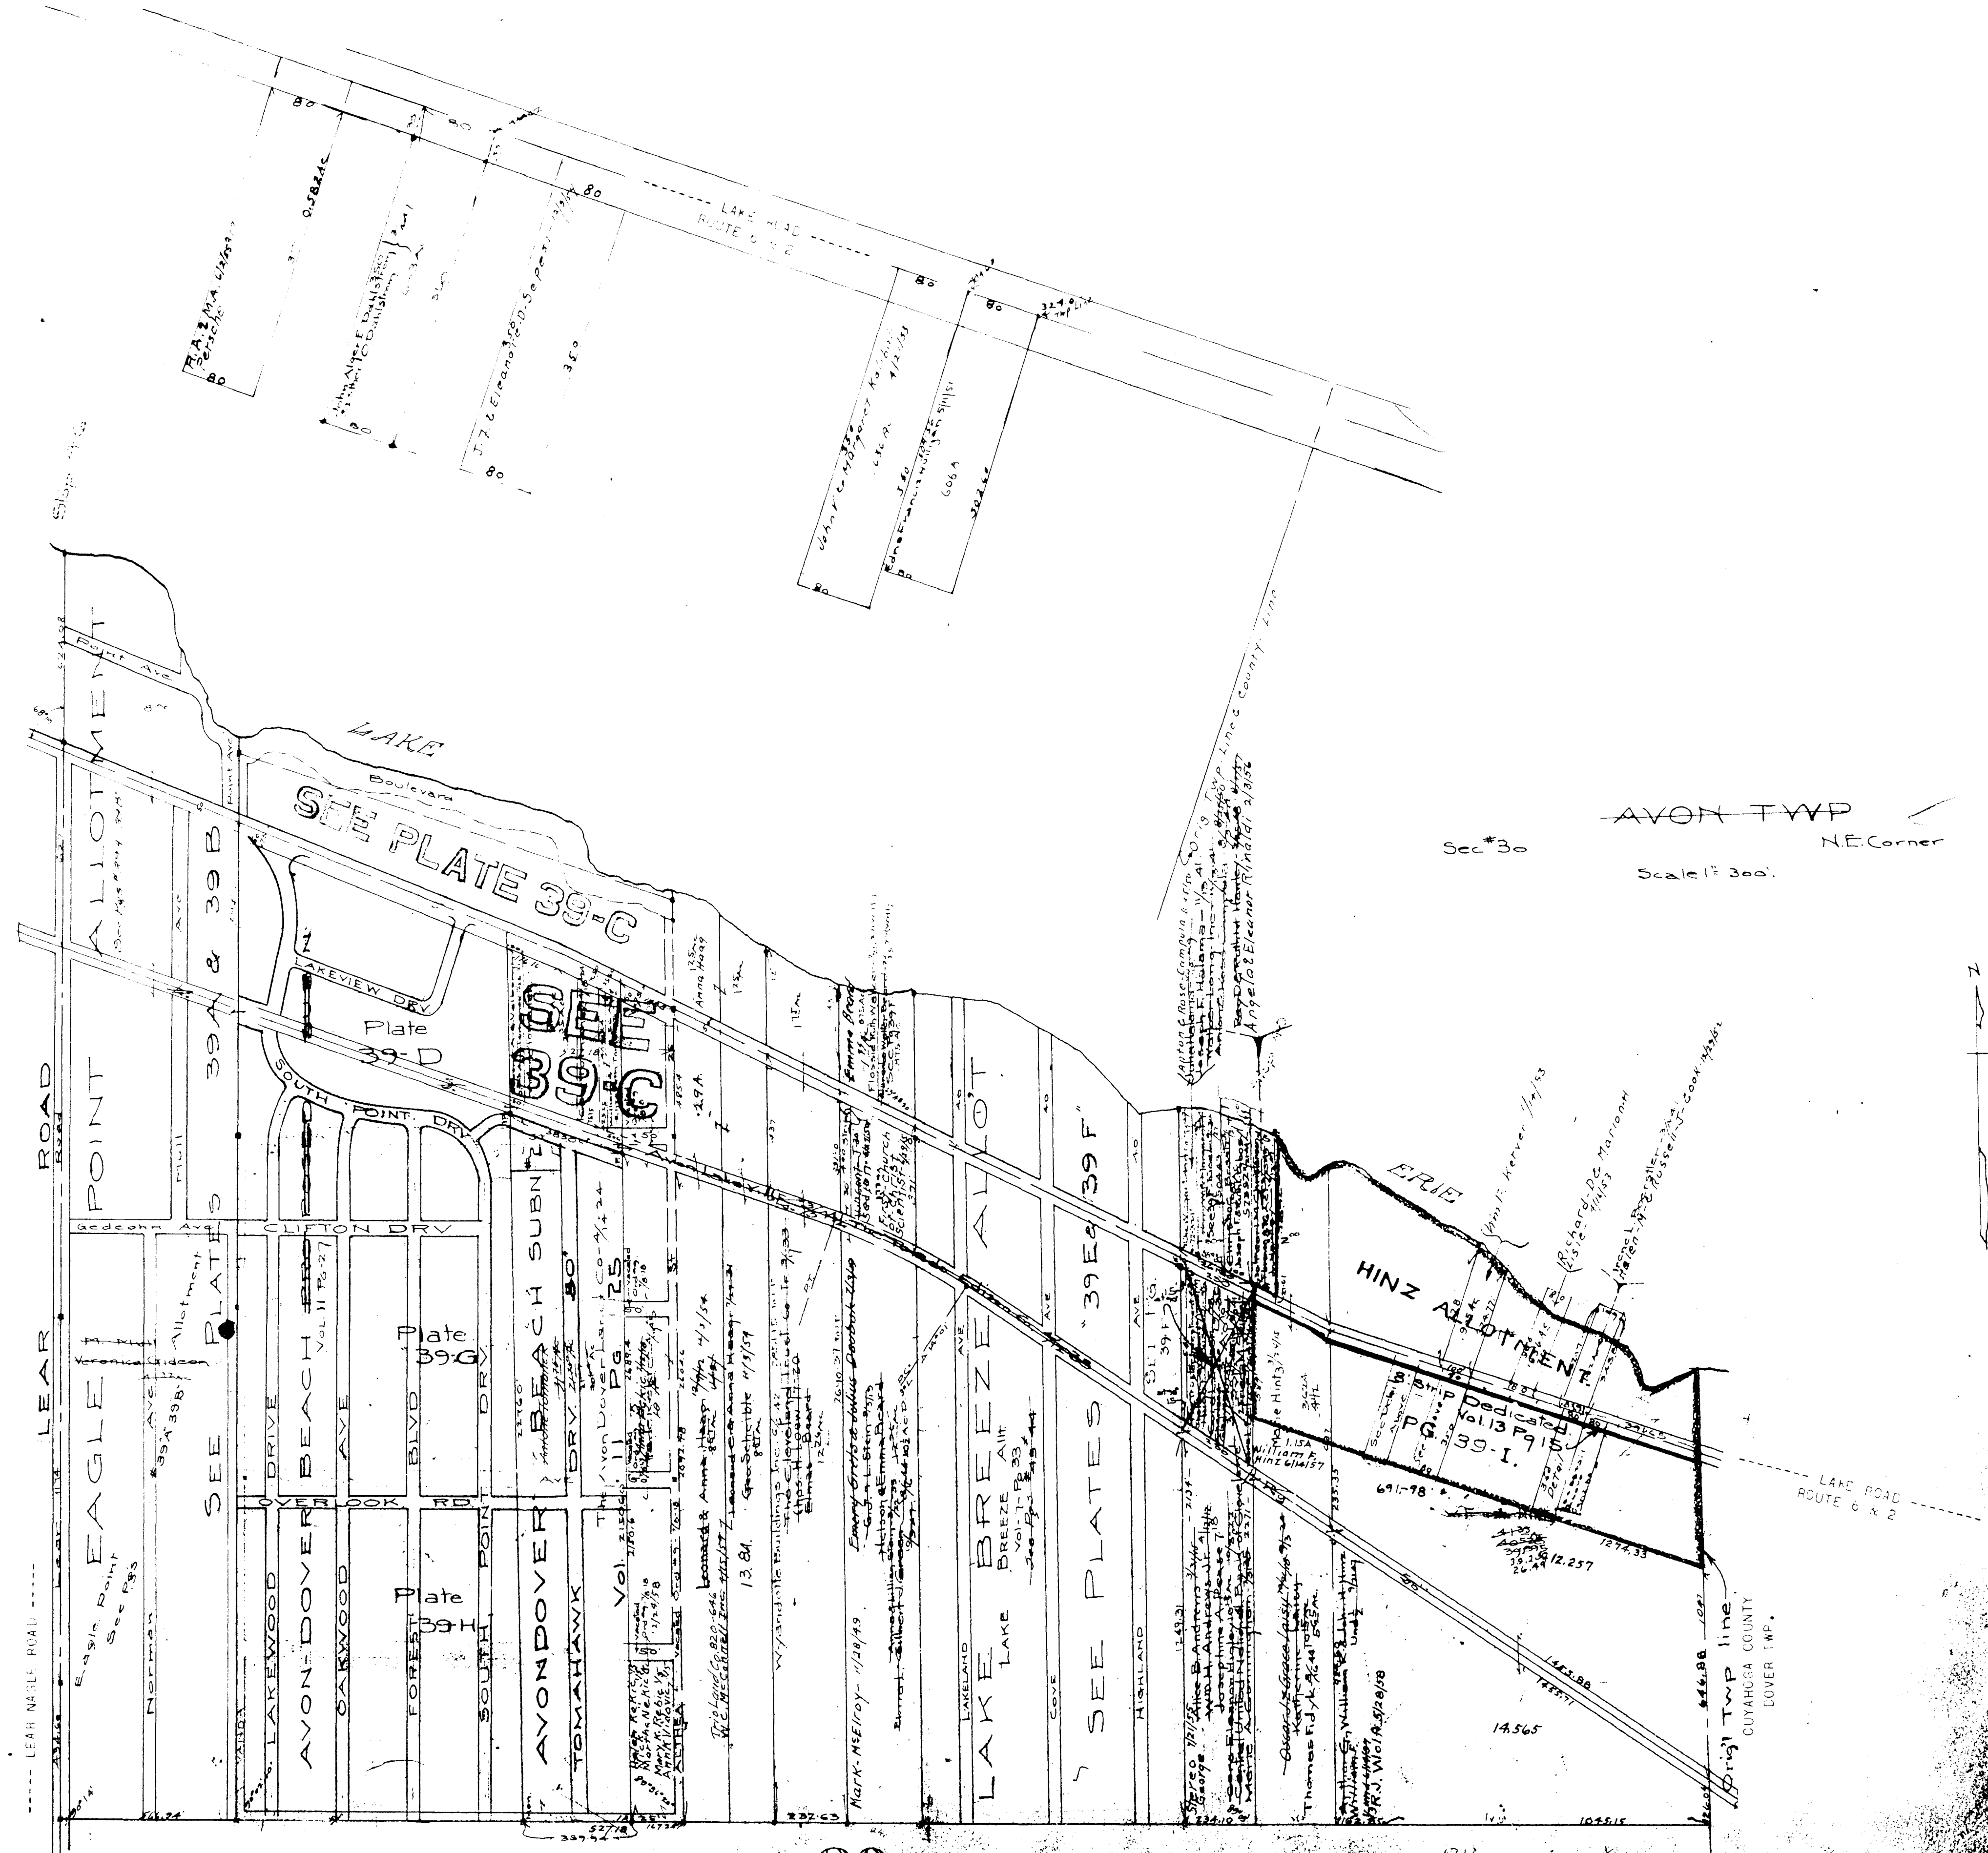

26

AVON TWP  
 NE Corner  
 Sec # 30  
 Scale 1" = 300'

AVON LAKE VILLAGE

COPYRIGHT 1962  
 U.S. CODE, TITLE 17  
 LORAIN COUNTY, OHIO  
 Reproduced by,  
 Allied Microfilm Corp.  
 Akron, Ohio

30

42

39

157

113

EAGLE POINT ALLOTMENT  
SEC. No. 30 Vol. 8 Pg. 19  
Scale 1" = 60'

Lots in blank: Phil LaFramboise & George A. Hoefler 1/2 z1

AVON LAKE VILLAGE

COPYRIGHT 1962  
U.S. CODE, TITLE 17  
LORAIN COUNTY, OHIO  
Reproduced by,  
Allied Microfilm Corp.  
Akron, Ohio

EAGLE POINT ALLOTMENT.  
SEC No 30 Vol 8 Pg 19

39 A

Scale 1"=60'  
Lots in blank: Phil La Framboise & George A Hoefler 1/2

Table of land lots with owner names and addresses. Includes names like Albert L. Krawson, Harold F. Krawson, Arthur L. Krawson, etc.

Avondover Beach Subn No 2 Vol 11 Pg 25  
Lots in blank in Avon Dover Land Co. Plat No. 27-24  
The Streets in this Subdivision were deeded to  
The Village of Avon Lake 8/27-24 #154632  
Note: Lines and dimensions in blue are  
from Avon Lake Hamlet Vol 4 Pg 20  
now vacated, also all on this plat except  
land of Koon Grier 3 1/4 cut out in yellow  
and then in the L.S. Et. of Way.