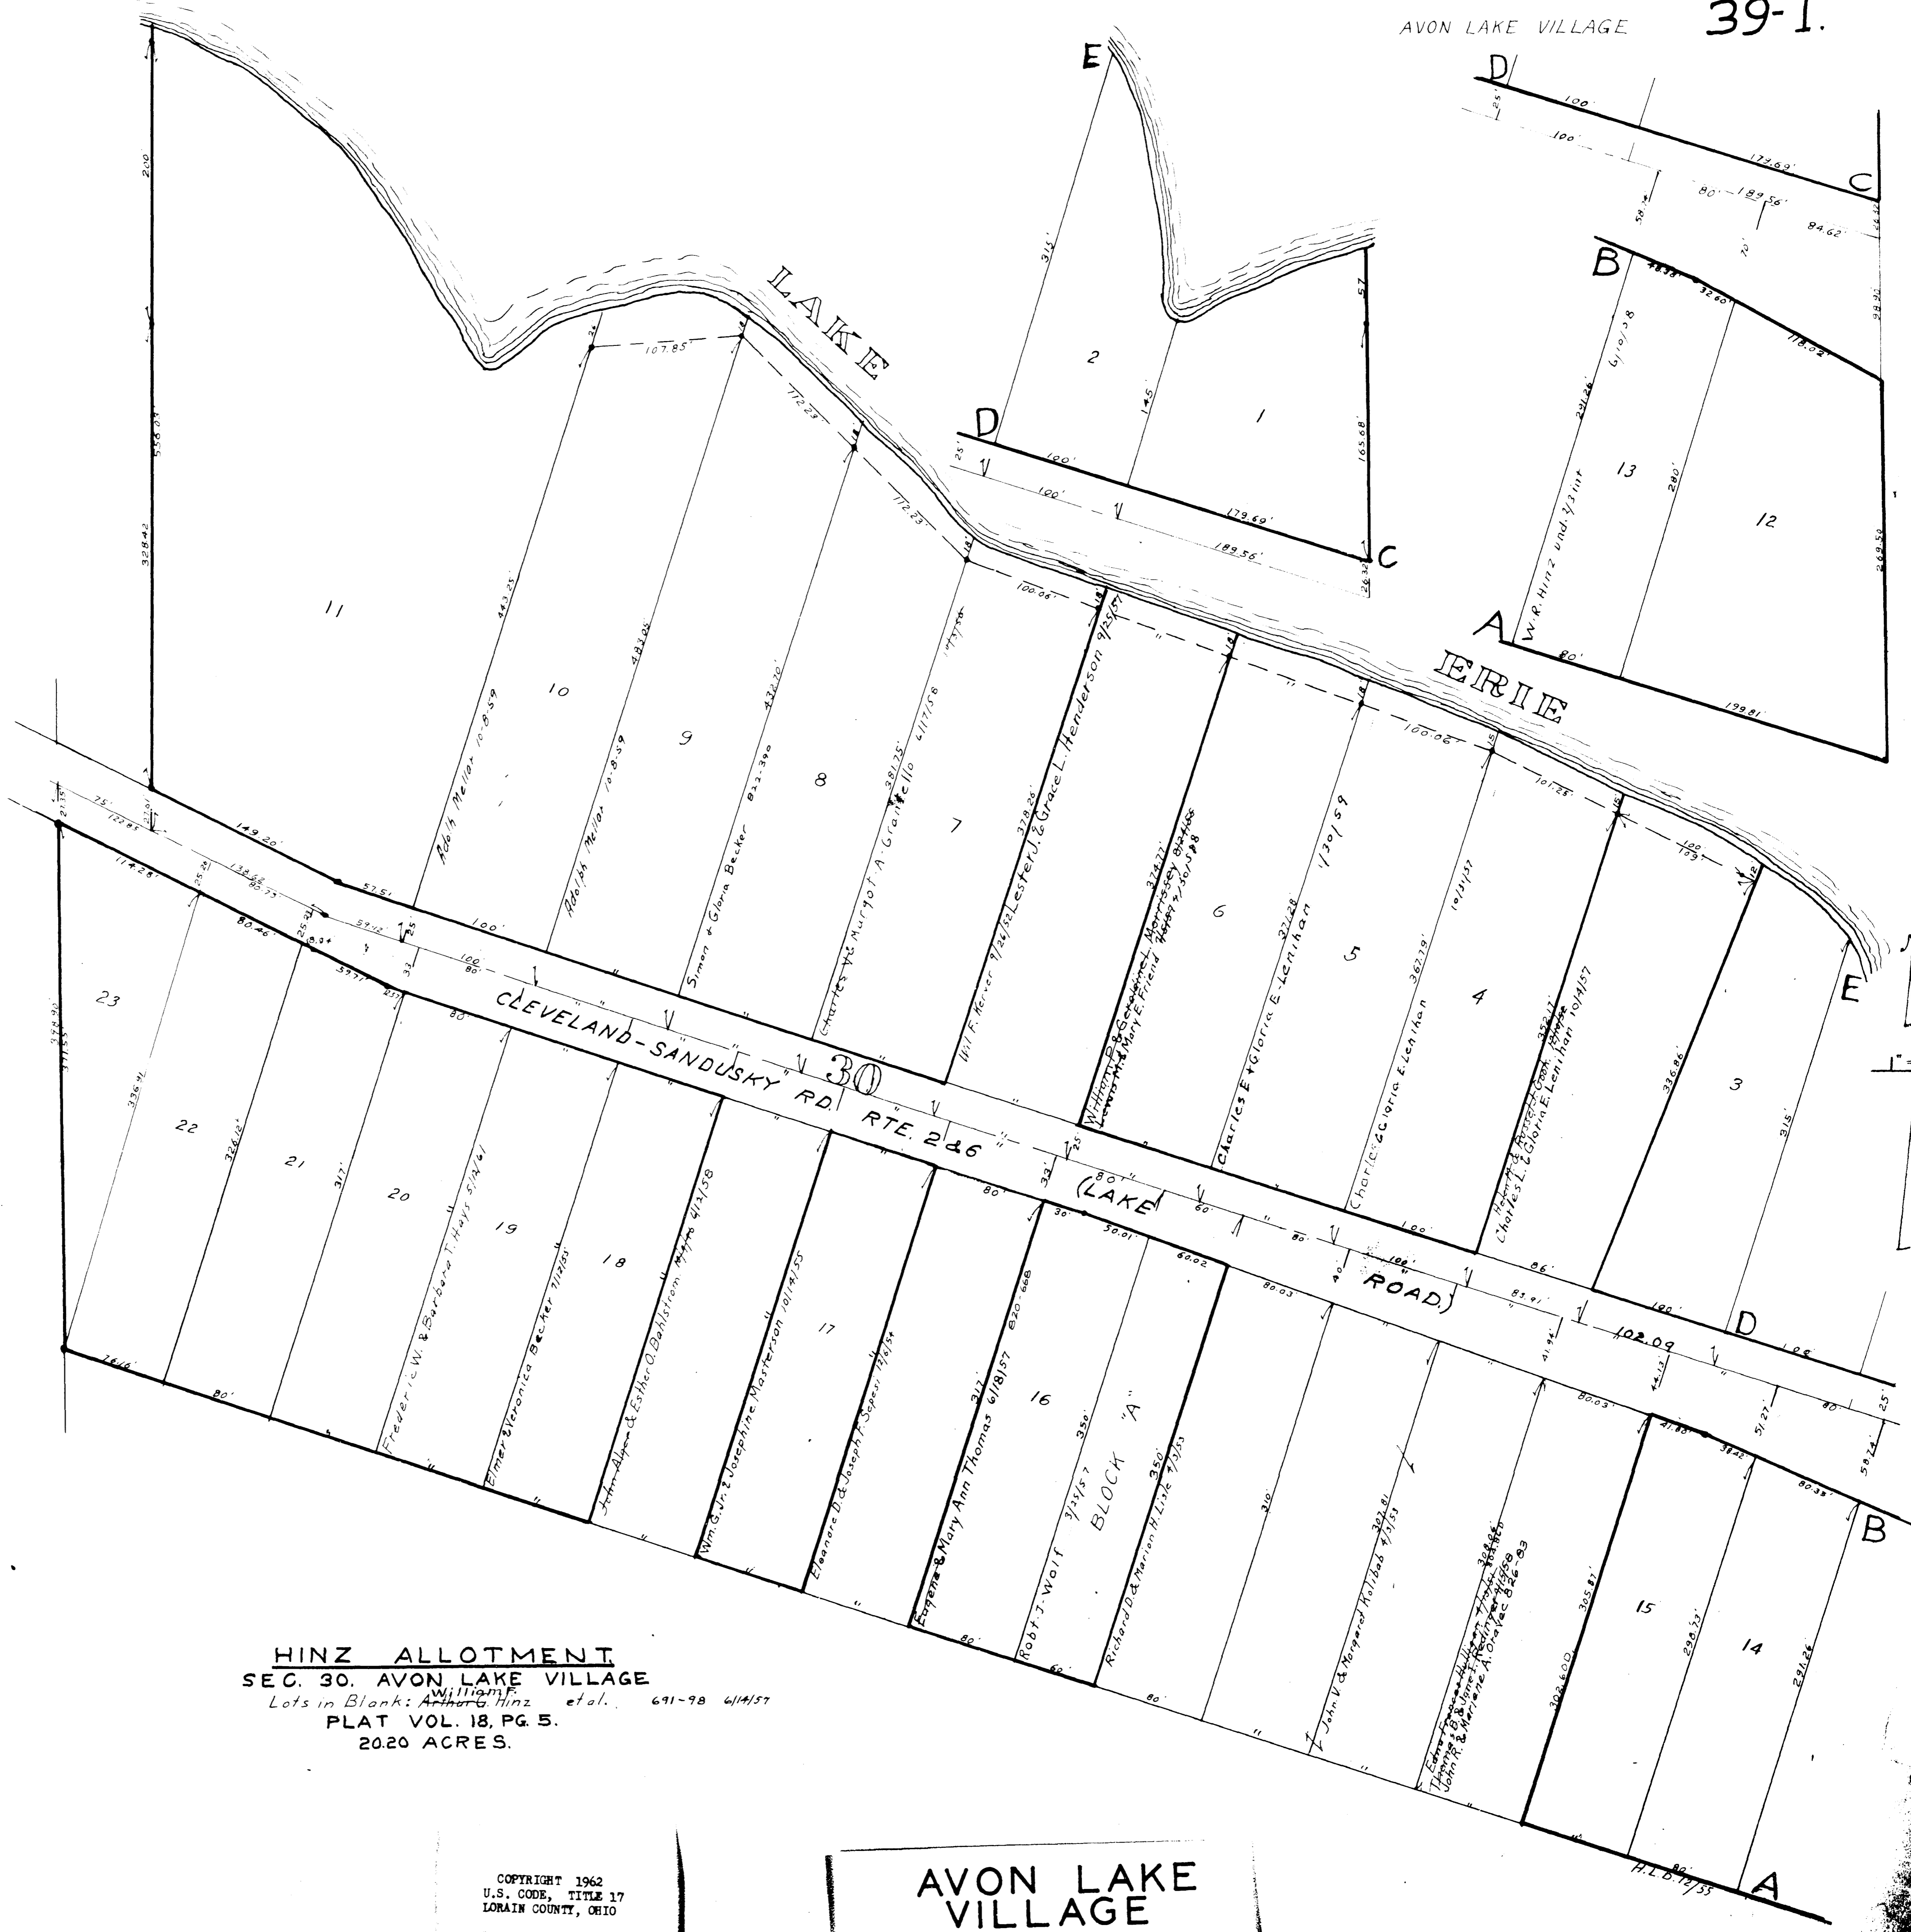

HINZ ALLOTMENT
SEC. 30, AVON LAKE VILLAGE
Lots in Blank: Arthur G. Hinz et al. 691-98 6/14/57
PLAT VOL. 18, PG. 5.
20.20 ACRES.

COPYRIGHT 1962
U.S. CODE, TITLE 17
LORAIN COUNTY, OHIO
Reproduced by,
Allied Microfilm Corp.
Akron, Ohio

**AVON LAKE
VILLAGE**