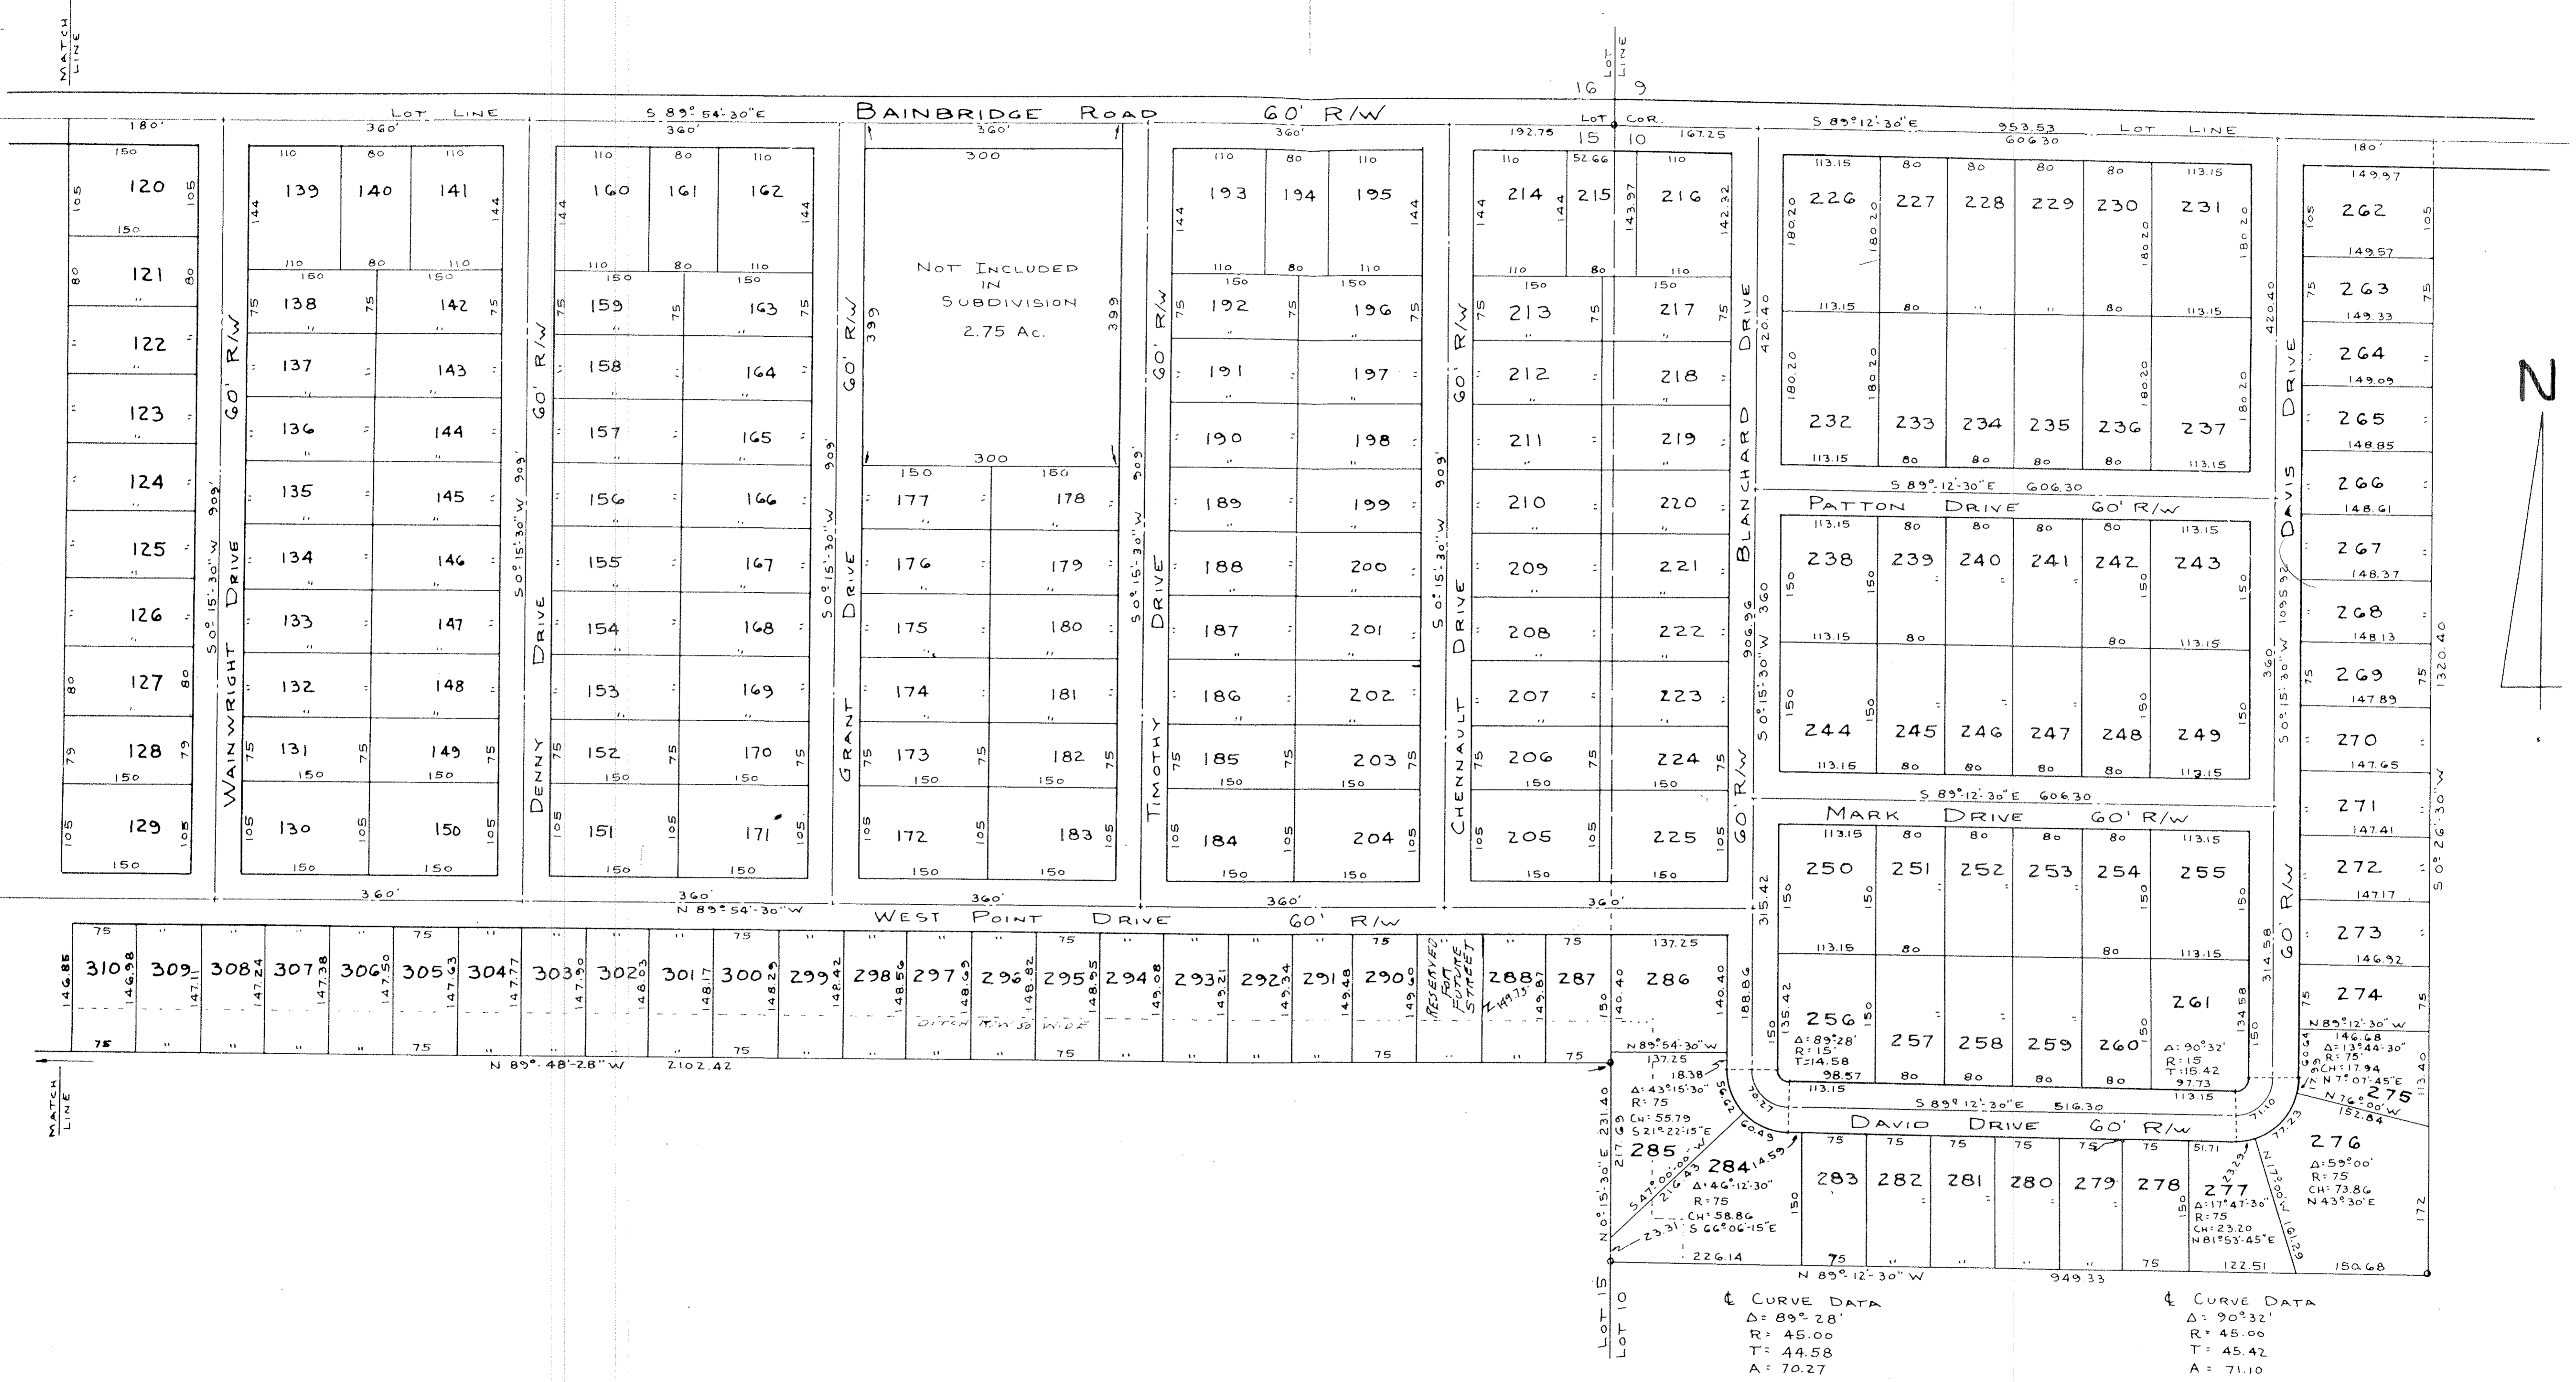

WEST POINT HOMES

LOTS 10, 15, & 22 RIDGEVILLE TWP.
LORAIN COUNTY
1"=100'

Sheet 2 of 2

Sheet

Rec'd for Record, Sept. 9, 1958
 Rec'd for Record, Sept. 11, 1958
 Rec'd for Record, Sept. 16, 1958
 (Plat Vol. 21, Page 8 + 9)
 Vol 21 Pg 8 + 9