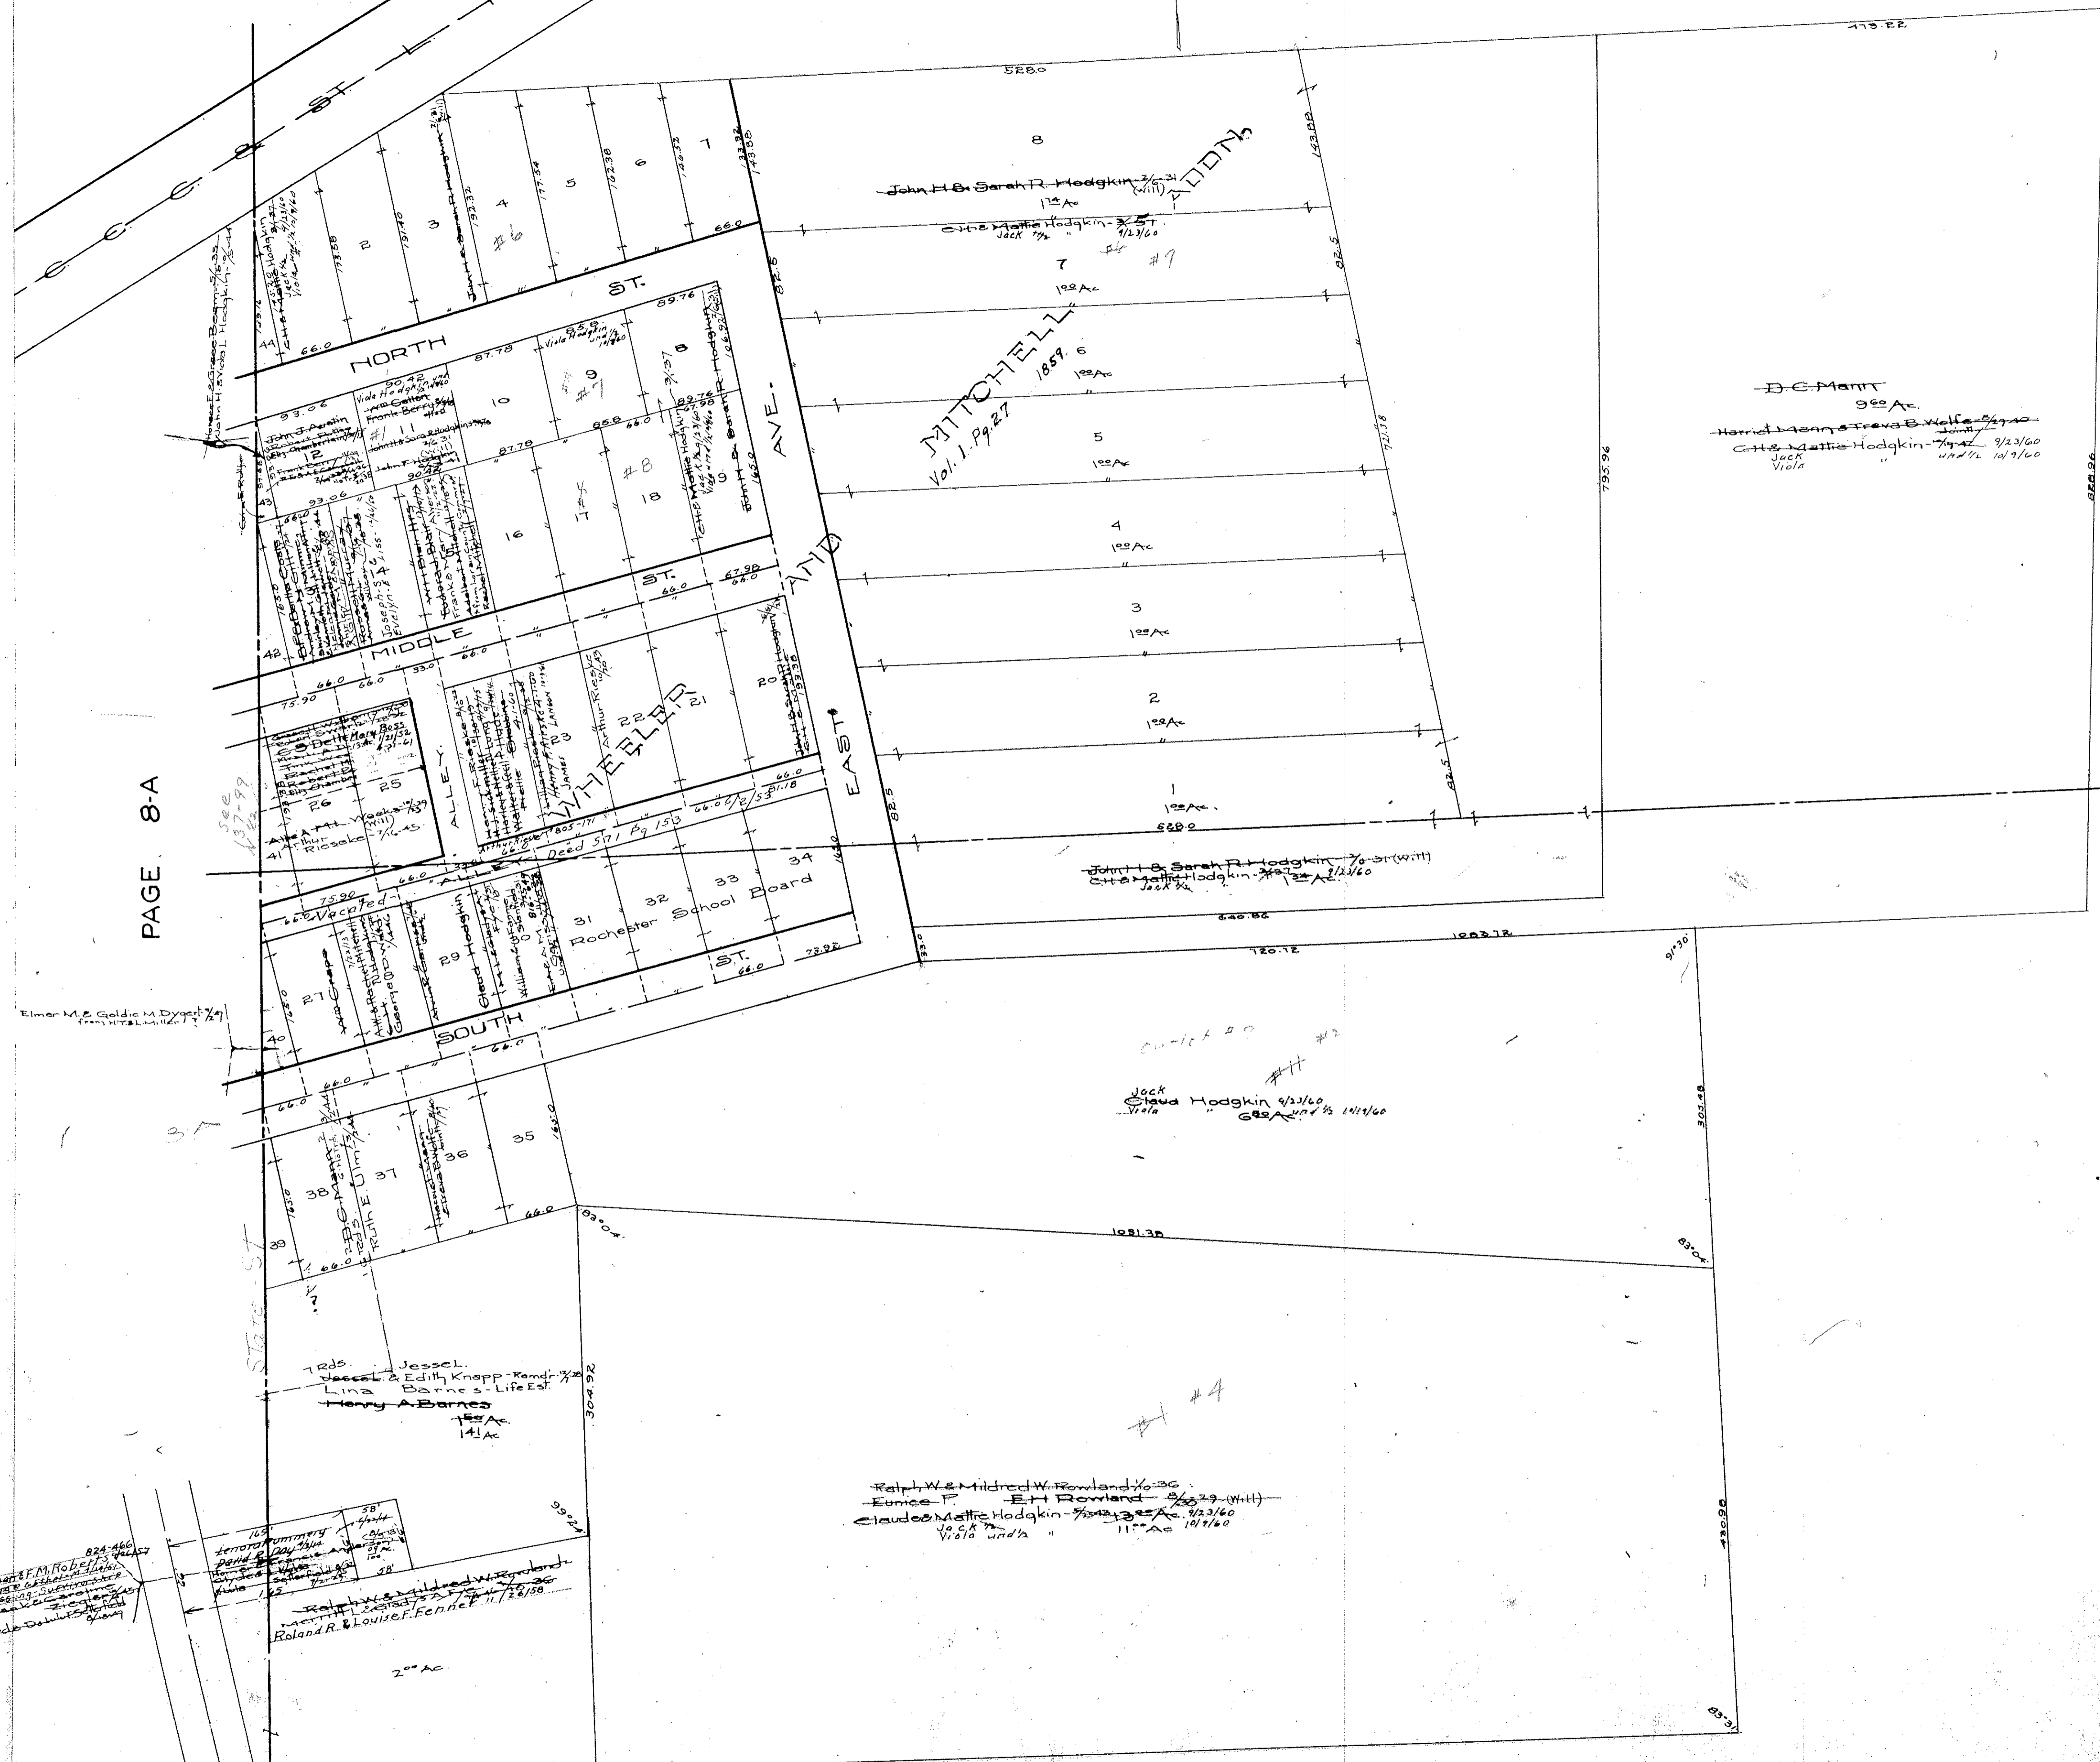

ROCHESTER VILLAGE  
Central Part  
Scale 1"=80'

PAGE 8-A

MAP OF  
ROCHESTER TOWNSHIP

COPYRIGHT 1962  
U.S. CODE, TITLE 17  
LORAIN COUNTY, OHIO  
Reproduced by,  
Allied Microfilm Corp.  
Akron, Ohio